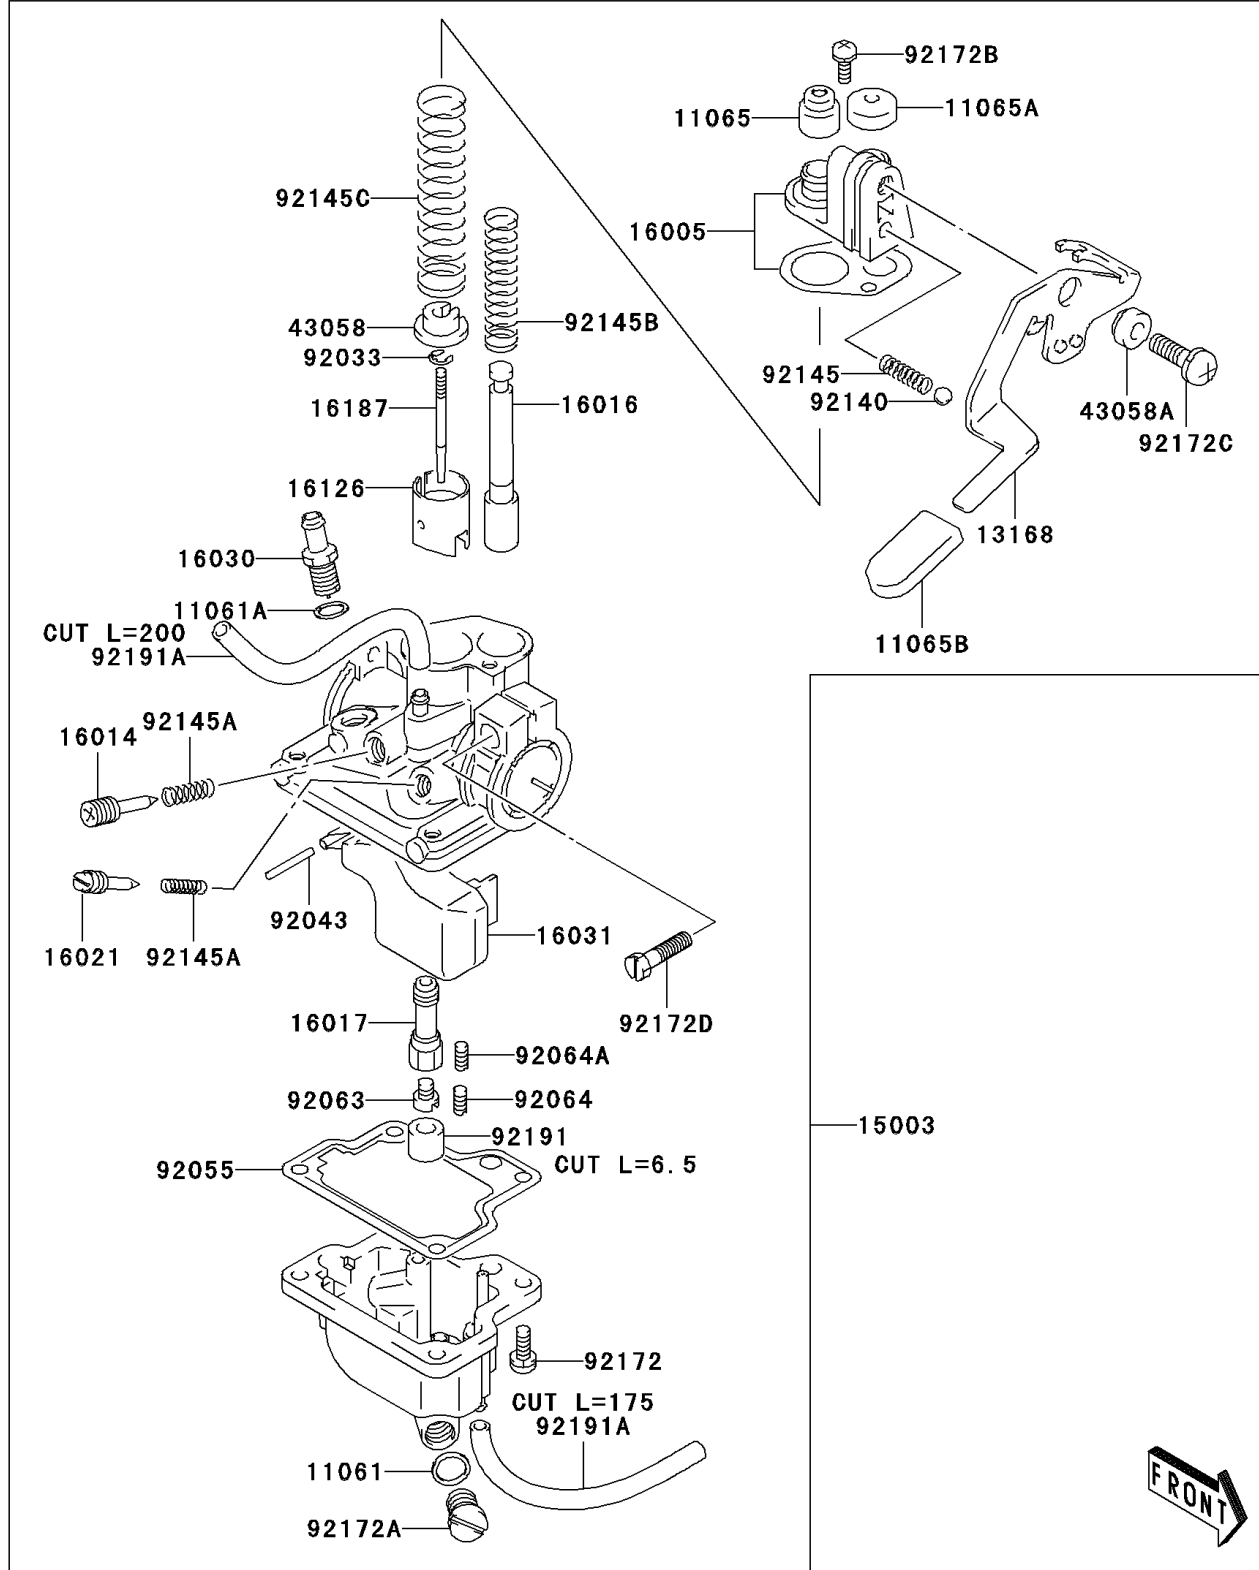

2005 KFX50 PARTS DIAGRAM

Carburetor

E1611

2005 KFX50 PARTS LIST

Carburetor

ITEM NAME	PART NUMBER	QUANTITY
GASKET (Ref # 11061)	11061-S048	1
GASKET (Ref # 11061A)	11061-S049	1
CAP (Ref # 11065)	11065-S020	1
CAP,STARTER (Ref # 11065A)	11065-S021	1
CAP,LEVER (Ref # 11065B)	11065-S043	1
LEVER,STARTER (Ref # 13168)	13168-S002	1
CARBURETOR-ASSY (Ref # 15003)	15003-S004	1
TOP-CHAMBER (Ref # 16005)	16005-S009	1
SCREW-PILOT AIR (Ref # 16014)	16014-S004	1
PLUNGER (Ref # 16016)	16016-S004	1
JET-NEEDLE,E-6 (Ref # 16017)	16017-S003	1
SCREW-THROTTLE STOP (Ref # 16021)	16021-S003	1
VALVE-FLOAT (Ref # 16030)	16030-S004	1
FLOAT (Ref # 16031)	16031-S004	1
VALVE,CA 3.0 (Ref # 16126)	16126-S006	1
NEEDLE-JET,3E3-4 (Ref # 16187)	16187-S005	1
RING,THROTTLE VALVE SPRING (Ref # 43058)	43058-S003	1
RING (Ref # 43058A)	43058-S004	1
RING-SNAP,NEEDLE (Ref # 92033)	92033-S025	1
PIN (Ref # 92043)	92043-S027	1
RING-O,FLOAT CHAMBER (Ref # 92055)	92055-S039	1
JET-MAIN,#55 (Ref # 92063)	92063-S003	1
JET-PILOT,#0.38 (Ref # 92064)	92064-S004	1
JET-PILOT,#15 (Ref # 92064A)	92064-S005	1
BALL (Ref # 92140)	92140-S002	1
SPRING,STARTER SHAFT (Ref # 92145)	92145-S012	1
SPRING (Ref # 92145A)	92145-S060	2
SPRING,STARTER VALVE (Ref # 92145B)	92145-S061	1
SPRING,THROTTLE VALVE (Ref # 92145C)	92145-S062	1

2005 KFX50 PARTS LIST

Carburetor

ITEM NAME	PART NUMBER	QUANTITY
SCREW,OIL PUMP (Ref # 92172)	92172-S121	4
SCREW (Ref # 92172A)	92172-S124	1
SCREW (Ref # 92172B)	92172-S125	2
SCREW (Ref # 92172C)	92172-S126	1
SCREW (Ref # 92172D)	92172-S246	1
TUBE,VACUUM (Ref # 92191)	92191-S038	1
TUBE (Ref # 92191A)	92191-S041	2