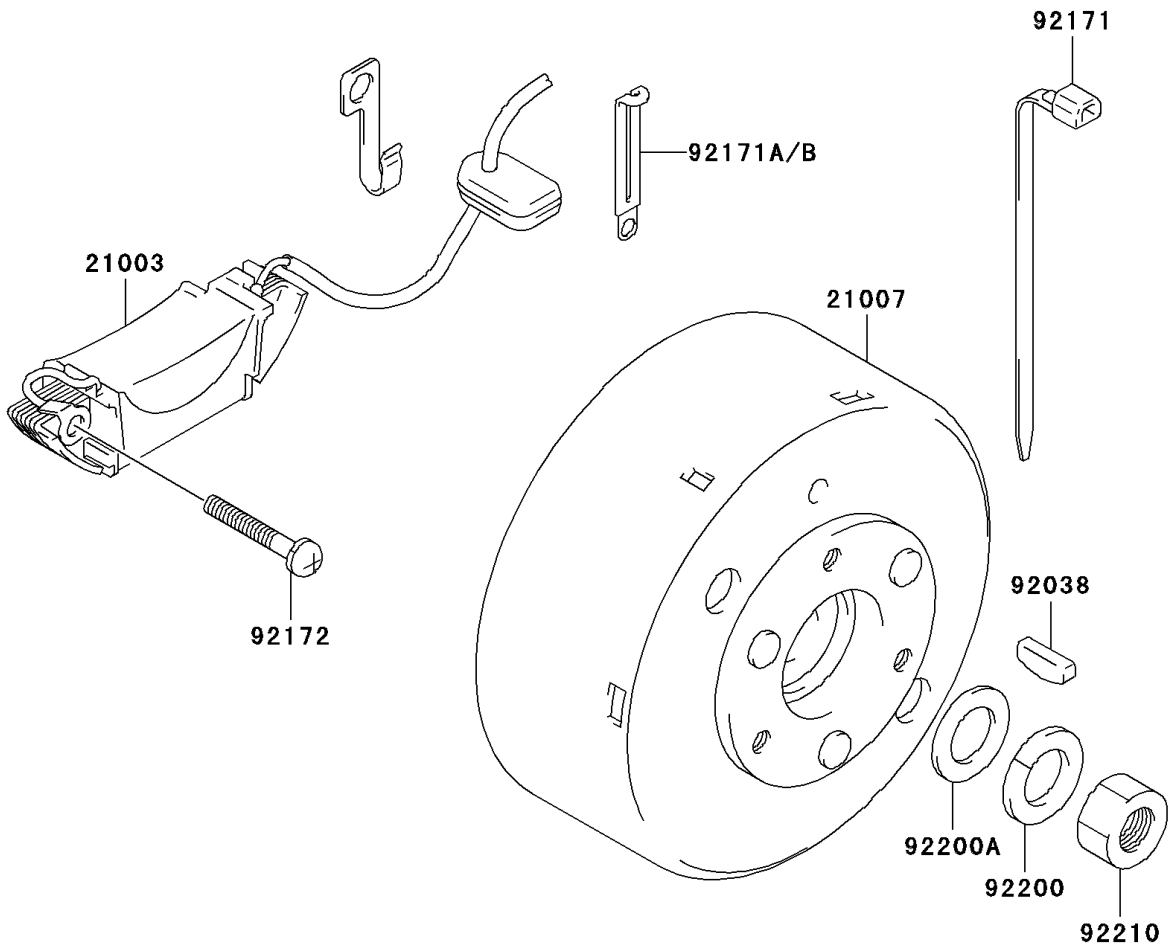

2003 KFX50 PARTS DIAGRAM

Generator

E1810

2003 KFX50 PARTS LIST

Generator

ITEM NAME	PART NUMBER	QUANTITY
STATOR (Ref # 21003)	21003-S004	1
ROTOR (Ref # 21007)	21007-S005	1
KEY,MAGNETO ROTOR (Ref # 92038)	92038-S001	1
CLAMP,L=125 (Ref # 92171)	92171-S014	2
CLAMP,L=65 (Ref # 92171A)	92171-S033	1
SCREW,MAGNETO COIL (Ref # 92172)	92172-S130	2
WASHER,MAGNETO LOCK (Ref # 92200)	92200-S091	1
WASHER,MAGNETO (Ref # 92200A)	92200-S092	1
NUT (Ref # 92210)	92210-S002	1