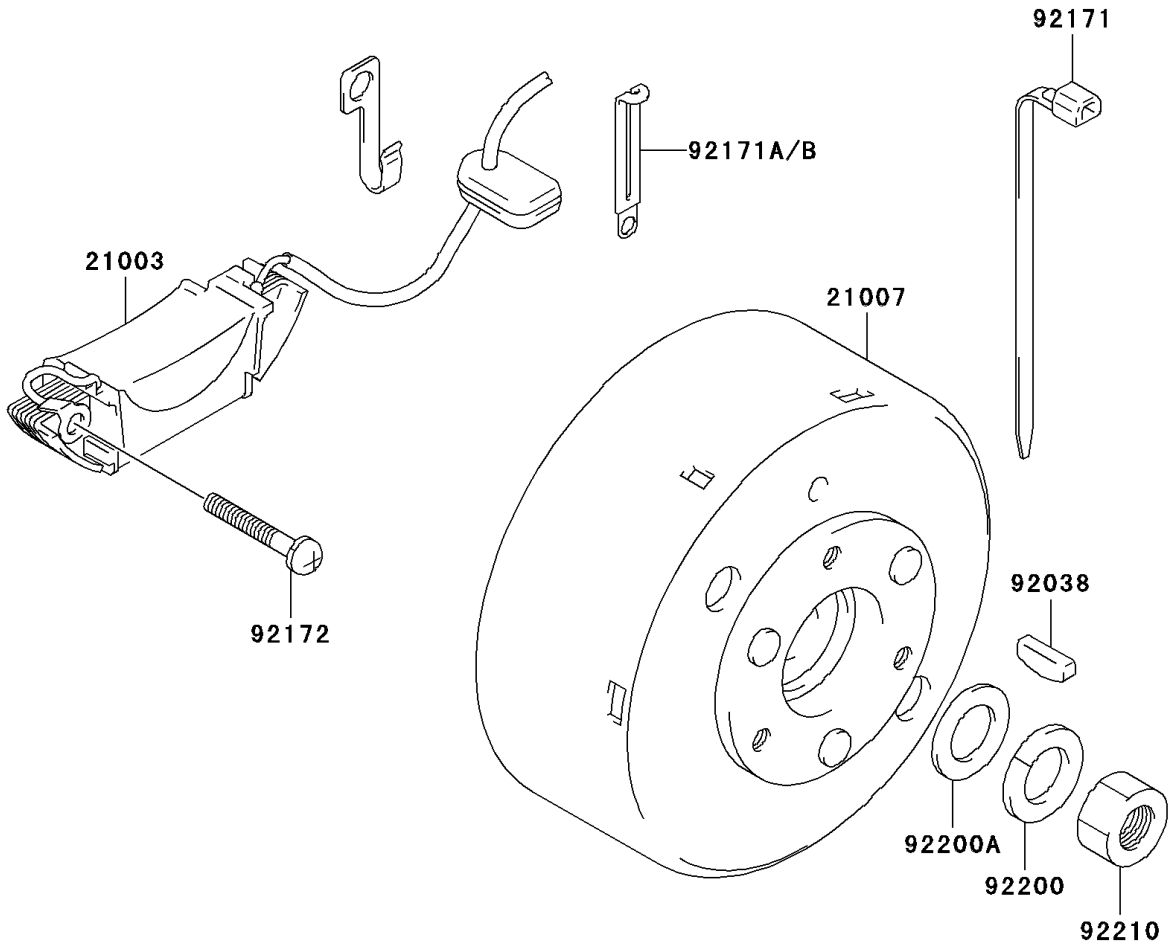

2005 KFX50 PARTS DIAGRAM

Generator

E1810

2005 KFX50 PARTS LIST

Generator

ITEM NAME	PART NUMBER	QUANTITY
STATOR (Ref # 21003)	21003-S004	1
ROTOR (Ref # 21007)	21007-S005	1
KEY,MAGNETO ROTOR (Ref # 92038)	92038-S001	1
CLAMP,L=125 (Ref # 92171)	92171-S014	2
CLAMP (Ref # 92171B)	92171-S132	1
SCREW,MAGNETO COIL (Ref # 92172)	92172-S130	2
WASHER,MAGNETO LOCK (Ref # 92200)	92200-S091	1
WASHER,MAGNETO (Ref # 92200A)	92200-S092	1
NUT (Ref # 92210)	92210-S002	1