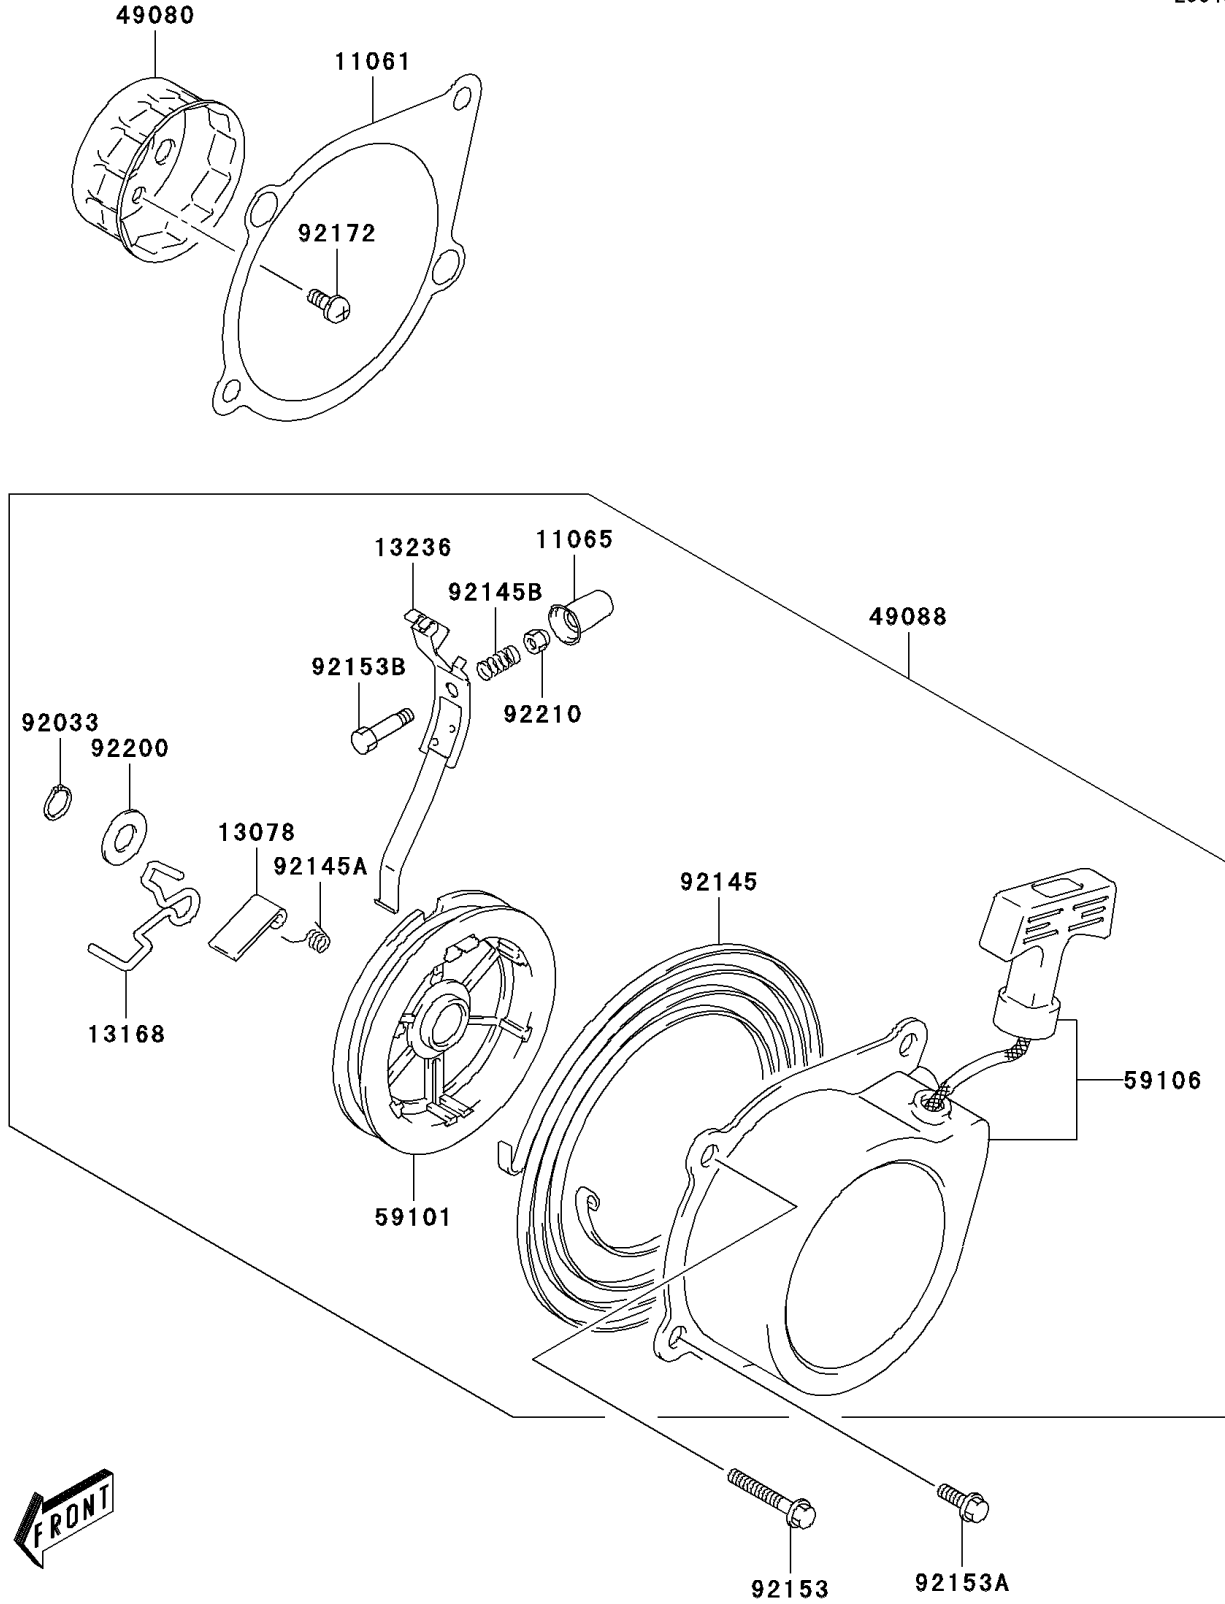

# 2004 KFX50 PARTS DIAGRAM

## Recoil Starter

E3040

### Recoil Starter

ITEM NAME	PART NUMBER	QUANTITY
GASKET,RECOIL STARTER (Ref # 11061)	11061-S050	1
CAP (Ref # 11065)	11065-S023	1
RATCHET (Ref # 13078)	13078-S002	1
LEVER (Ref # 13168)	13168-S003	1
LEVER-COMP (Ref # 13236)	13236-S003	1
PULLEY-STARTING (Ref # 49080)	49080-S001	1
STARTER-RECOIL (Ref # 49088)	49088-S004	1
REEL (Ref # 59101)	59101-S003	1
ROPE (Ref # 59106)	59106-S001	1
RING-SNAP (Ref # 92033)	92033-S001	1
SPRING (Ref # 92145)	92145-S069	1
SPRING,RETURN (Ref # 92145A)	92145-S070	1
SPRING (Ref # 92145B)	92145-S071	1
BOLT (Ref # 92153)	92153-S006	1
BOLT,RECOIL STARTER (Ref # 92153A)	92153-S193	3
BOLT (Ref # 92153B)	92153-S209	1
SCREW,STARTER (Ref # 92172)	92172-S128	3
WASHER (Ref # 92200)	92200-S103	1
NUT (Ref # 92210)	92210-S077	1