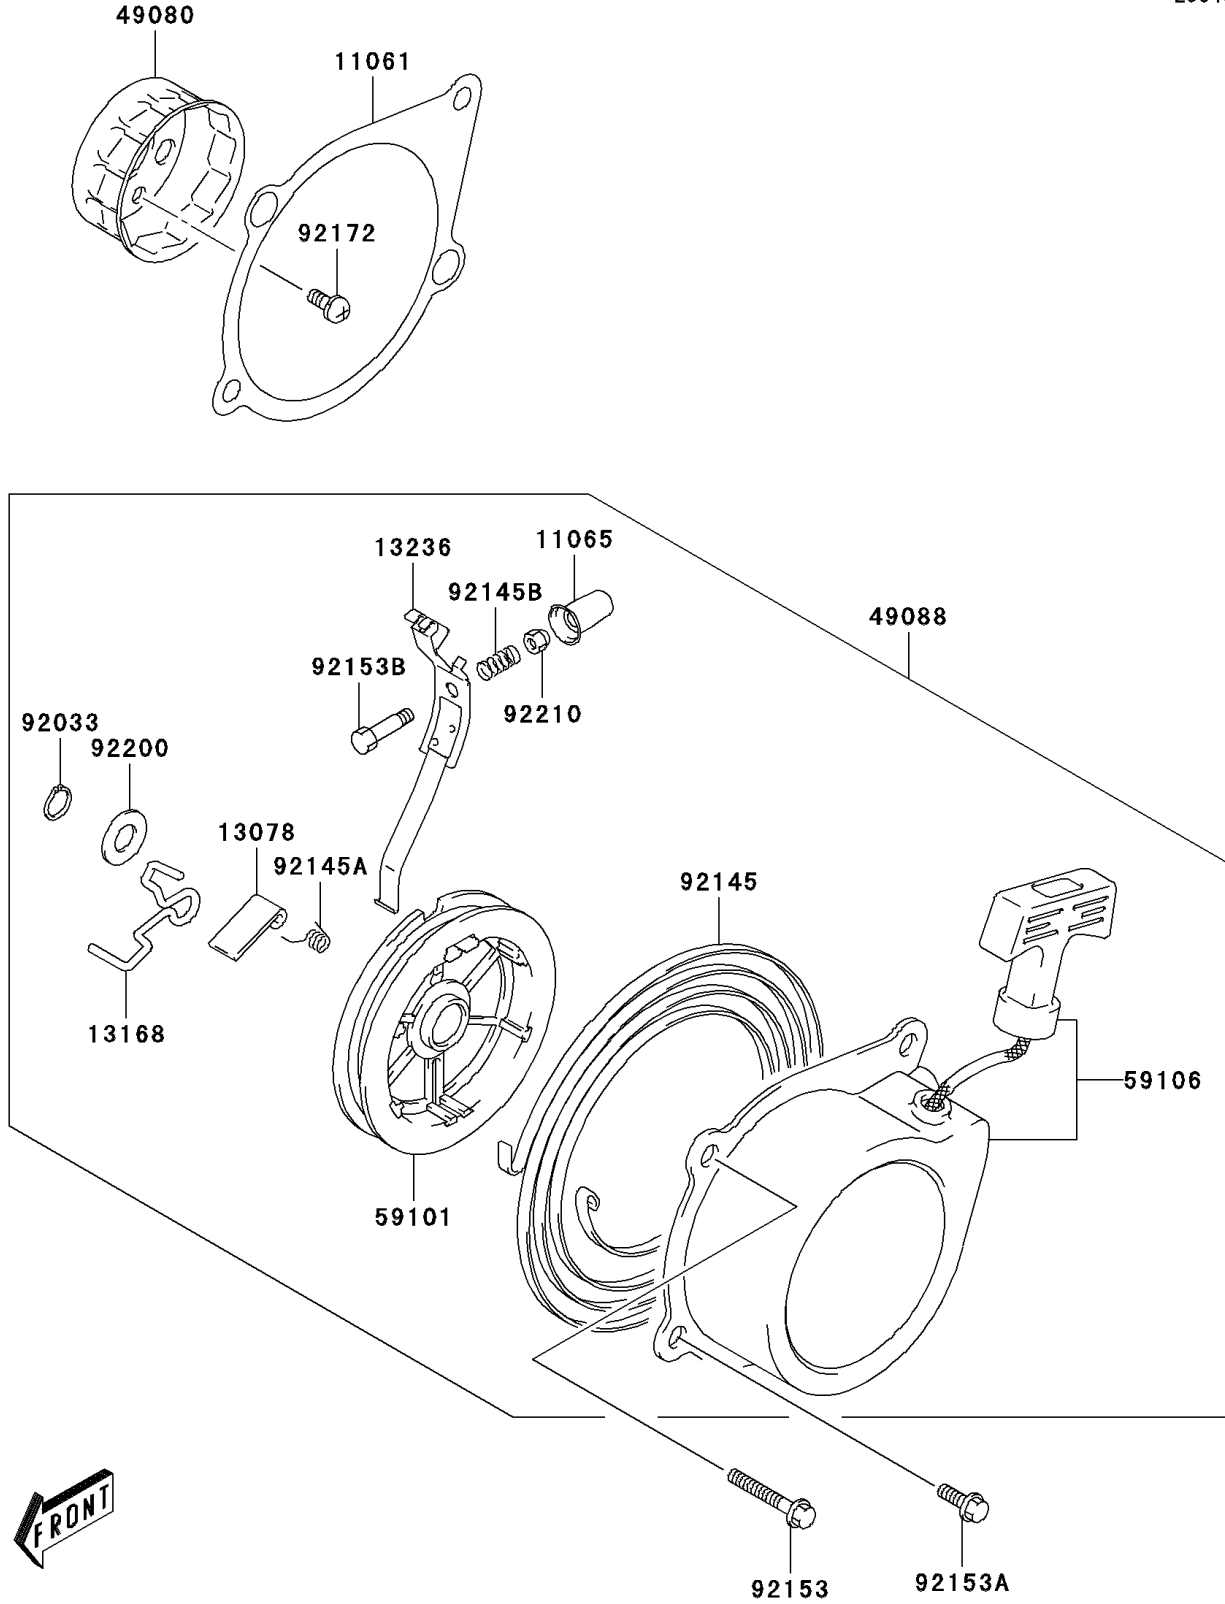

2005 KFX50 PARTS DIAGRAM

Recoil Starter

E3040

2005 KFX50 PARTS LIST

Recoil Starter

ITEM NAME	PART NUMBER	QUANTITY
GASKET,RECOIL STARTER (Ref # 11061)	11061-S050	1
CAP (Ref # 11065)	11065-S023	1
RATCHET (Ref # 13078)	13078-S002	1
LEVER (Ref # 13168)	13168-S003	1
LEVER-COMP (Ref # 13236)	13236-S003	1
PULLEY-STARTING (Ref # 49080)	49080-S001	1
STARTER-RECOIL (Ref # 49088)	49088-S004	1
REEL (Ref # 59101)	59101-S003	1
ROPE (Ref # 59106)	59106-S001	1
RING-SNAP (Ref # 92033)	92033-S001	1
SPRING (Ref # 92145)	92145-S069	1
SPRING,RETURN (Ref # 92145A)	92145-S070	1
SPRING (Ref # 92145B)	92145-S071	1
BOLT (Ref # 92153)	92153-S006	1
BOLT,RECOIL STARTER (Ref # 92153A)	92153-S193	3
BOLT (Ref # 92153B)	92153-S209	1
SCREW,STARTER (Ref # 92172)	92172-S128	3
WASHER (Ref # 92200)	92200-S103	1
NUT (Ref # 92210)	92210-S077	1