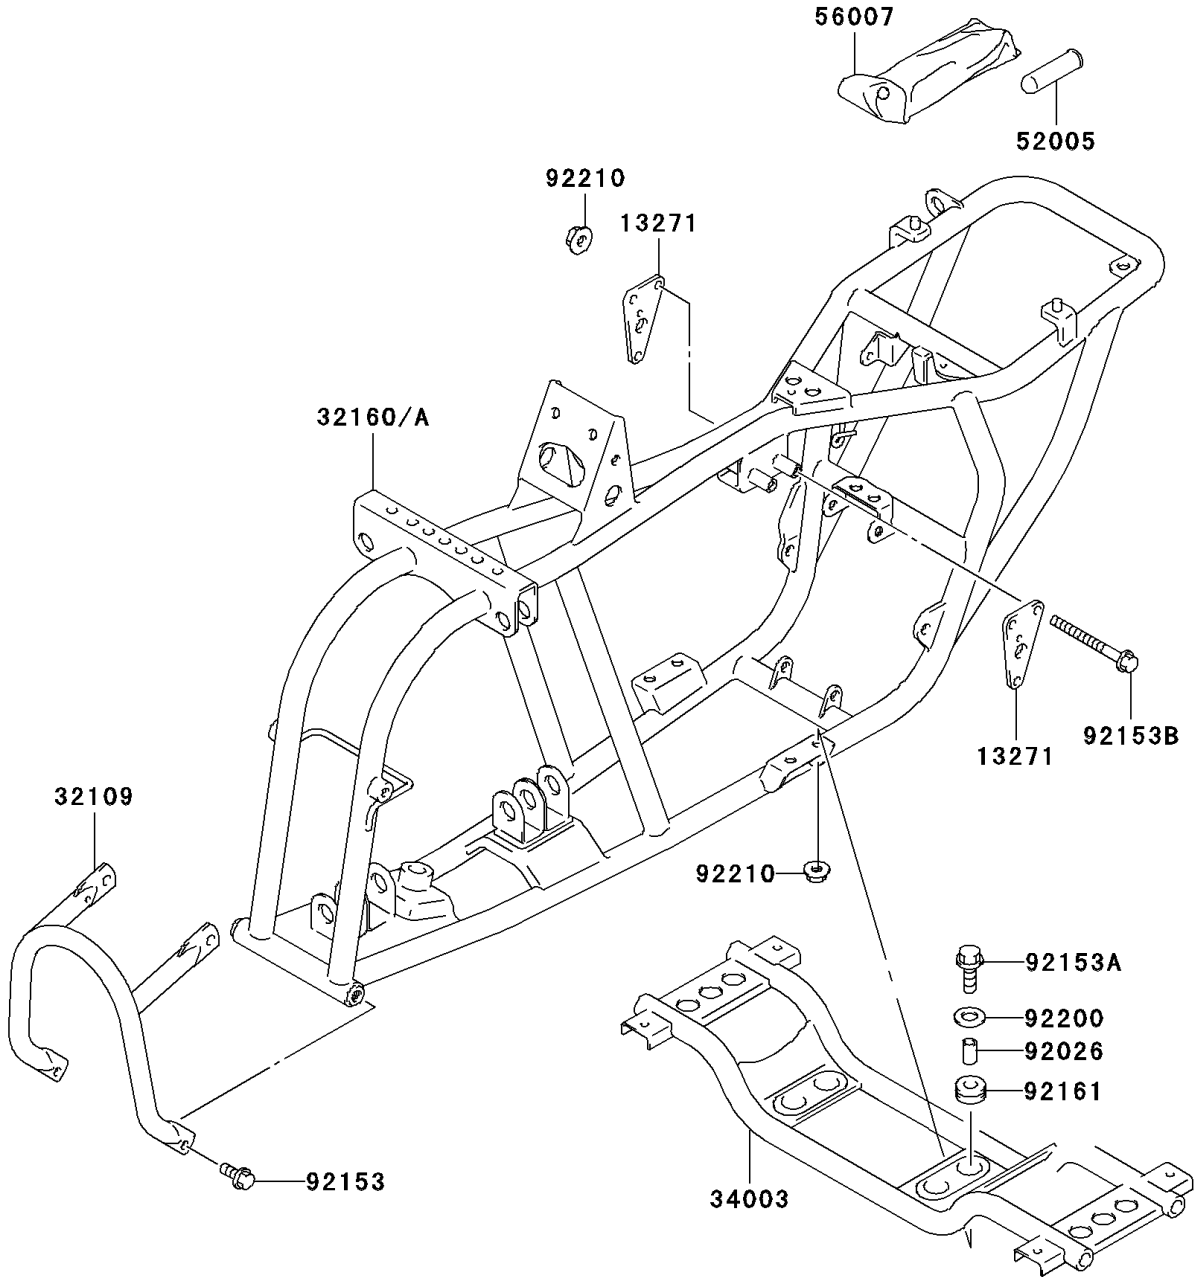

# 2005 KFX50 PARTS DIAGRAM

Frame

F2120

## 2005 KFX50 PARTS LIST

### Frame

ITEM NAME	PART NUMBER	QUANTITY
PLATE,ENGINE MTG,RH (Ref # 13271)	13271-S030	2
GRIP-FRAME,FR (Ref # 32109)	32109-S003	1
HOLDER-STEP (Ref # 34003)	34003-S002	1
GAUGE,AIR (Ref # 52005)	52005-S005	1
TOOL-KIT (Ref # 56007)	56007-S003	1
SPACER,FOOTREST (Ref # 92026)	92026-S057	4
BOLT (Ref # 92153)	92153-S015	4
BOLT (Ref # 92153A)	92153-S016	4
BOLT,L=70 (Ref # 92153B)	92153-S190	2
DAMPER,FOOTREST (Ref # 92161)	92161-S066	4
WASHER,FOOTREST (Ref # 92200)	92200-S093	4
NUT (Ref # 92210)	92210-S029	6
FRAME-COMP,BLACK (Ref # 32160)	32160-S004-503	1
FRAME-COMP,BLACK (Ref # 32160A)	32160-S007-503	1