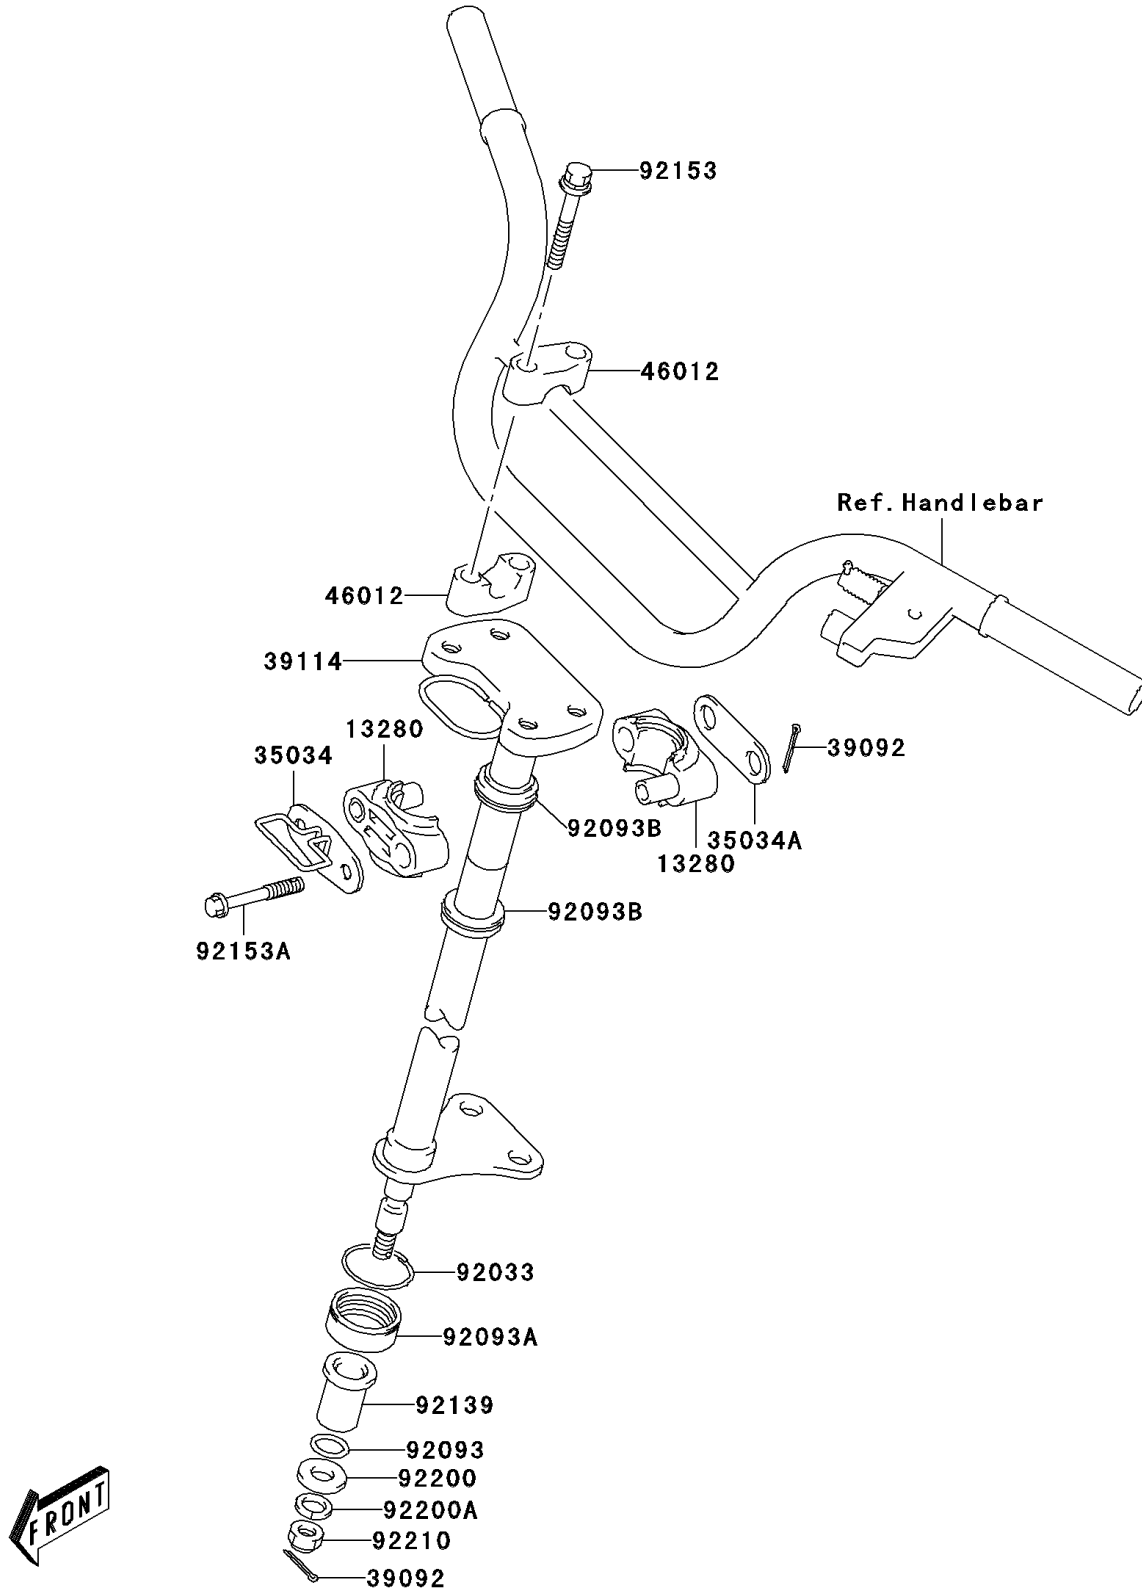

2003 KFX50 PARTS DIAGRAM

Steering Shaft

F2121

2003 KFX50 PARTS LIST

Steering Shaft

ITEM NAME	PART NUMBER	QUANTITY
HOLDER,STEERING SHAFT (Ref # 13280)	13280-S016	2
REINFORCE,STEERING HOLDER (Ref # 35034)	35034-S001	1
REINFORCE,STEERING HOLDER (Ref # 35034A)	35034-S002	1
PIN-HAIR,COTTER (Ref # 39092)	39092-S005	3
SHAFT-COMP-STRG (Ref # 39114)	39114-S001	1
HOLDER-HANDLE (Ref # 46012)	46012-S002	4
RING-SNAP,STEERING SHAFT (Ref # 92033)	92033-S029	1
SEAL,REAR BRAKE CAM (Ref # 92093)	92093-S008	1
SEAL,STEERING SHAFT DUST (Ref # 92093A)	92093-S016	1
SEAL,STEERING SHAFT (Ref # 92093B)	92093-S020	2
BUSHING,STEERING SHAFT (Ref # 92139)	92139-S011	1
BOLT,HANDLE CLAMP (Ref # 92153)	92153-S199	4
BOLT,STEERING SHAFT HOLDER (Ref # 92153A)	92153-S200	2
WASHER,STEERING SHAFT,LWR (Ref # 92200)	92200-S095	1
WASHER,STEERING SHAFT,LWR (Ref # 92200A)	92200-S096	1
NUT,STEERING SHAFT (Ref # 92210)	92210-S071	1