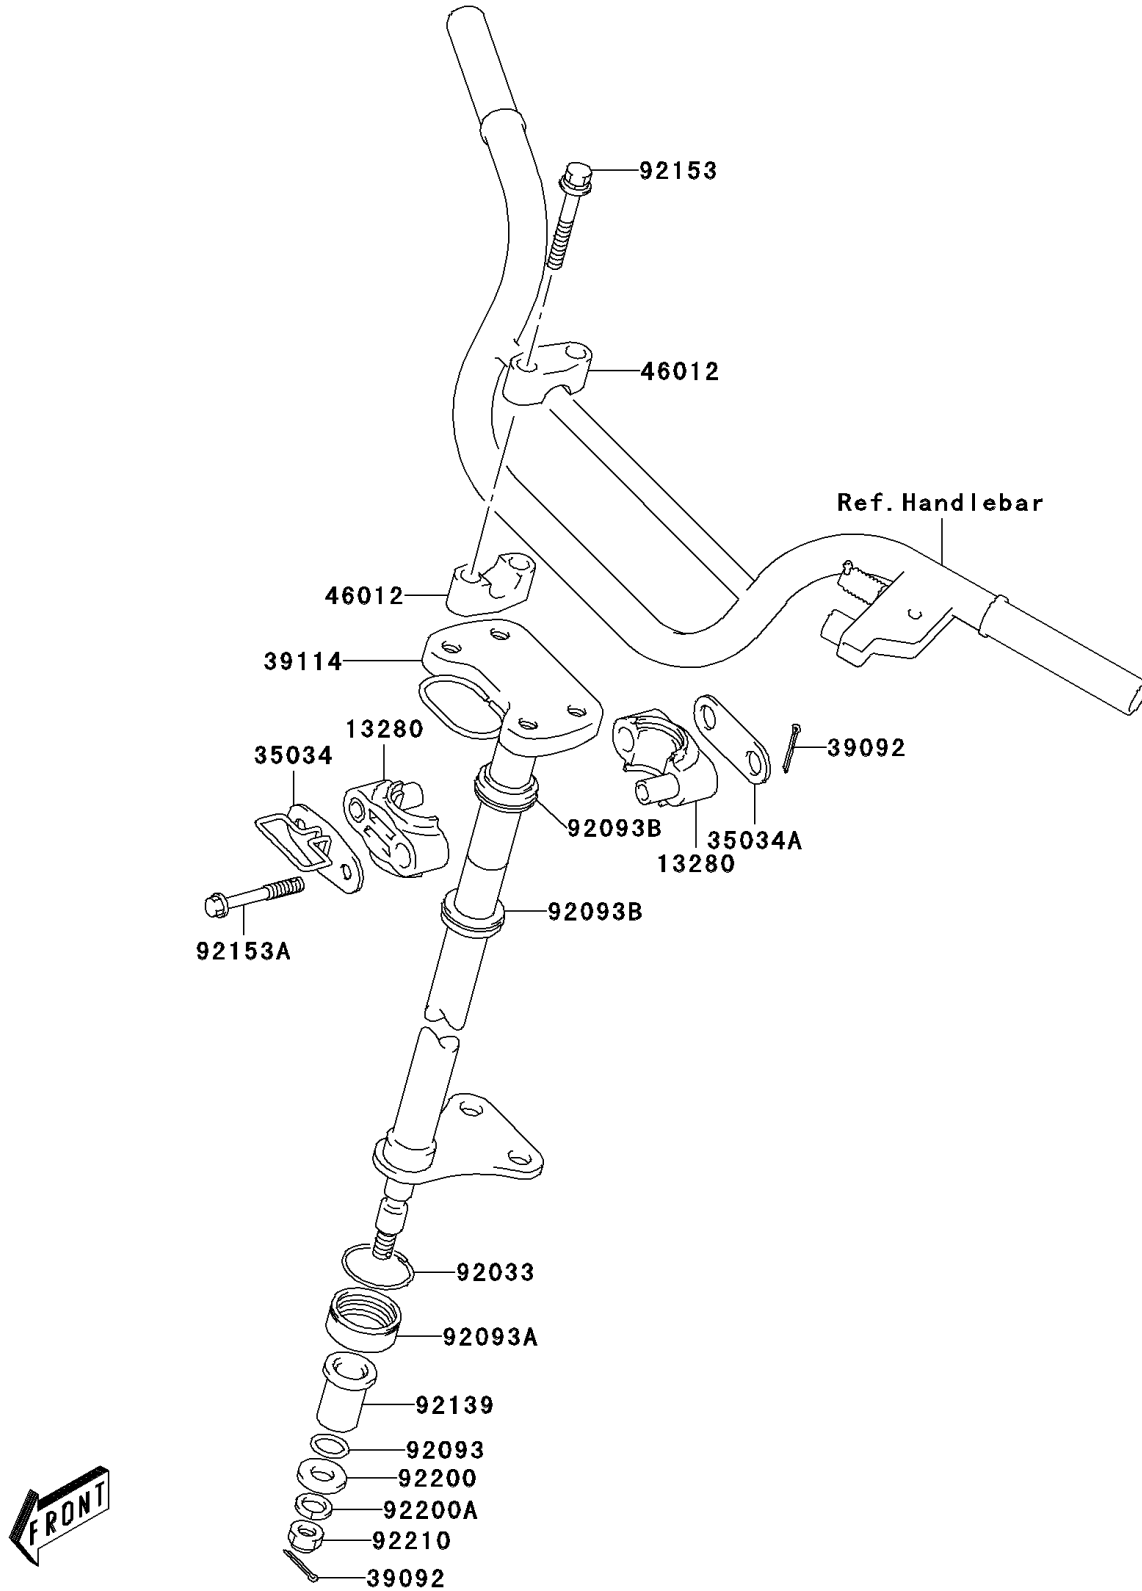

# 2005 KFX50 PARTS DIAGRAM

Steering Shaft

F2121

## 2005 KFX50 PARTS LIST

### Steering Shaft

ITEM NAME	PART NUMBER	QUANTITY
HOLDER,STEERING SHAFT (Ref # 13280)	13280-S016	2
REINFORCE,STEERING HOLDER (Ref # 35034)	35034-S001	1
REINFORCE,STEERING HOLDER (Ref # 35034A)	35034-S002	1
PIN-HAIR,COTTER (Ref # 39092)	39092-S005	3
SHAFT-COMP-STRG (Ref # 39114)	39114-S001	1
HOLDER-HANDLE (Ref # 46012)	46012-S002	4
RING-SNAP,STEERING SHAFT (Ref # 92033)	92033-S029	1
SEAL,REAR BRAKE CAM (Ref # 92093)	92093-S008	1
SEAL,STEERING SHAFT DUST (Ref # 92093A)	92093-S016	1
SEAL,STEERING SHAFT (Ref # 92093B)	92093-S020	2
BUSHING,STEERING SHAFT (Ref # 92139)	92139-S011	1
BOLT,HANDLE CLAMP (Ref # 92153)	92153-S199	4
BOLT,STEERING SHAFT HOLDER (Ref # 92153A)	92153-S200	2
WASHER,STEERING SHAFT,LWR (Ref # 92200)	92200-S095	1
WASHER,STEERING SHAFT,LWR (Ref # 92200A)	92200-S096	1
NUT,STEERING SHAFT (Ref # 92210)	92210-S071	1