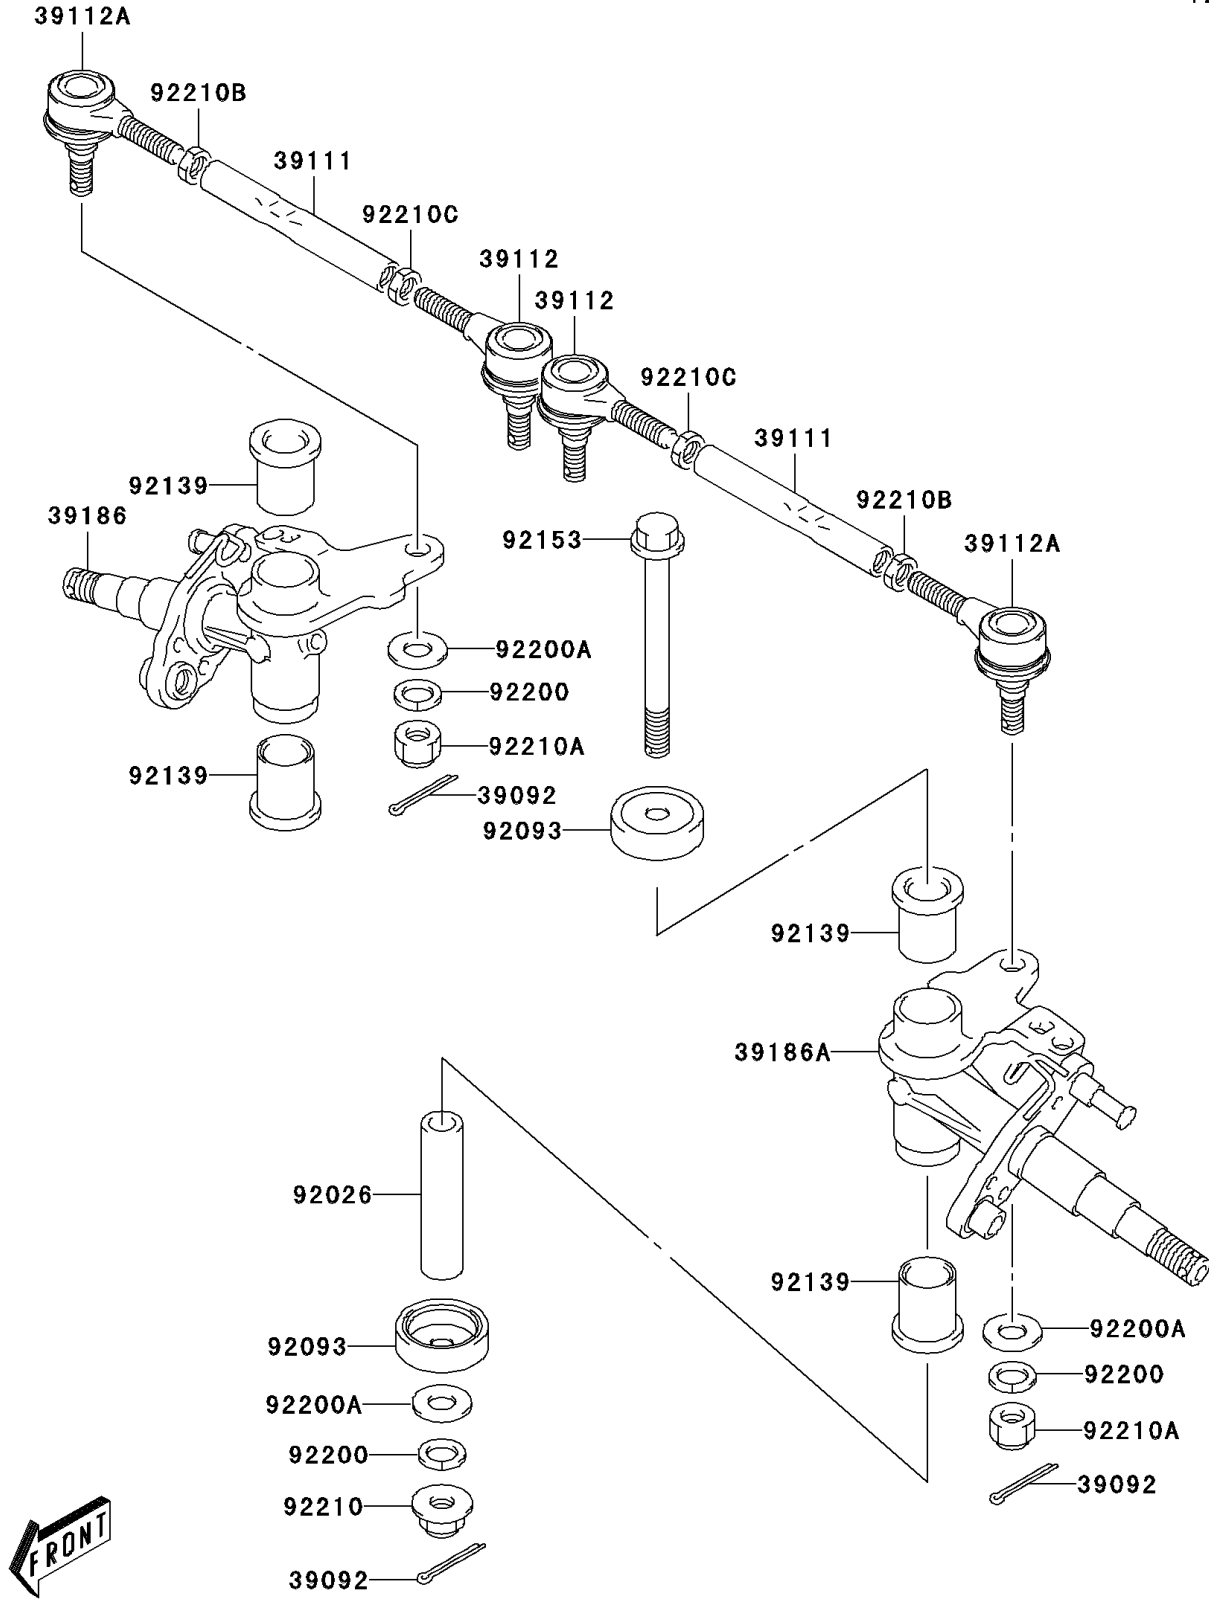

# 2005 KFX50 PARTS DIAGRAM

## Knuckle Arm

F2145

## 2005 KFX50 PARTS LIST

### Knuckle Arm

ITEM NAME	PART NUMBER	QUANTITY
PIN-HAIR,COTTER (Ref # 39092)	39092-S005	6
ROD-TIE,STEERING (Ref # 39111)	39111-S002	2
RODEND-TIE,RH (Ref # 39112)	39112-S001	2
RODEND-TIE,LH (Ref # 39112A)	39112-S002	2
KNUCKLE,RH (Ref # 39186)	39186-S001	1
KNUCKLE,LH (Ref # 39186A)	39186-S002	1
SPACER (Ref # 92026)	92026-S060	2
SEAL,KNUCKLE ARM DUST (Ref # 92093)	92093-S017	4
BUSHING (Ref # 92139)	92139-S013	4
BOLT,KNUCKLE ARM (Ref # 92153)	92153-S202	2
WASHER,STEERING SHAFT,LWR (Ref # 92200)	92200-S096	6
WASHER,ROD-END (Ref # 92200A)	92200-S097	6
NUT (Ref # 92210)	92210-S036	2
NUT,STEERING SHAFT (Ref # 92210A)	92210-S071	4
NUT,TIE-ROD (Ref # 92210B)	92210-S072	2
NUT,TIE-ROD (Ref # 92210C)	92210-S073	2