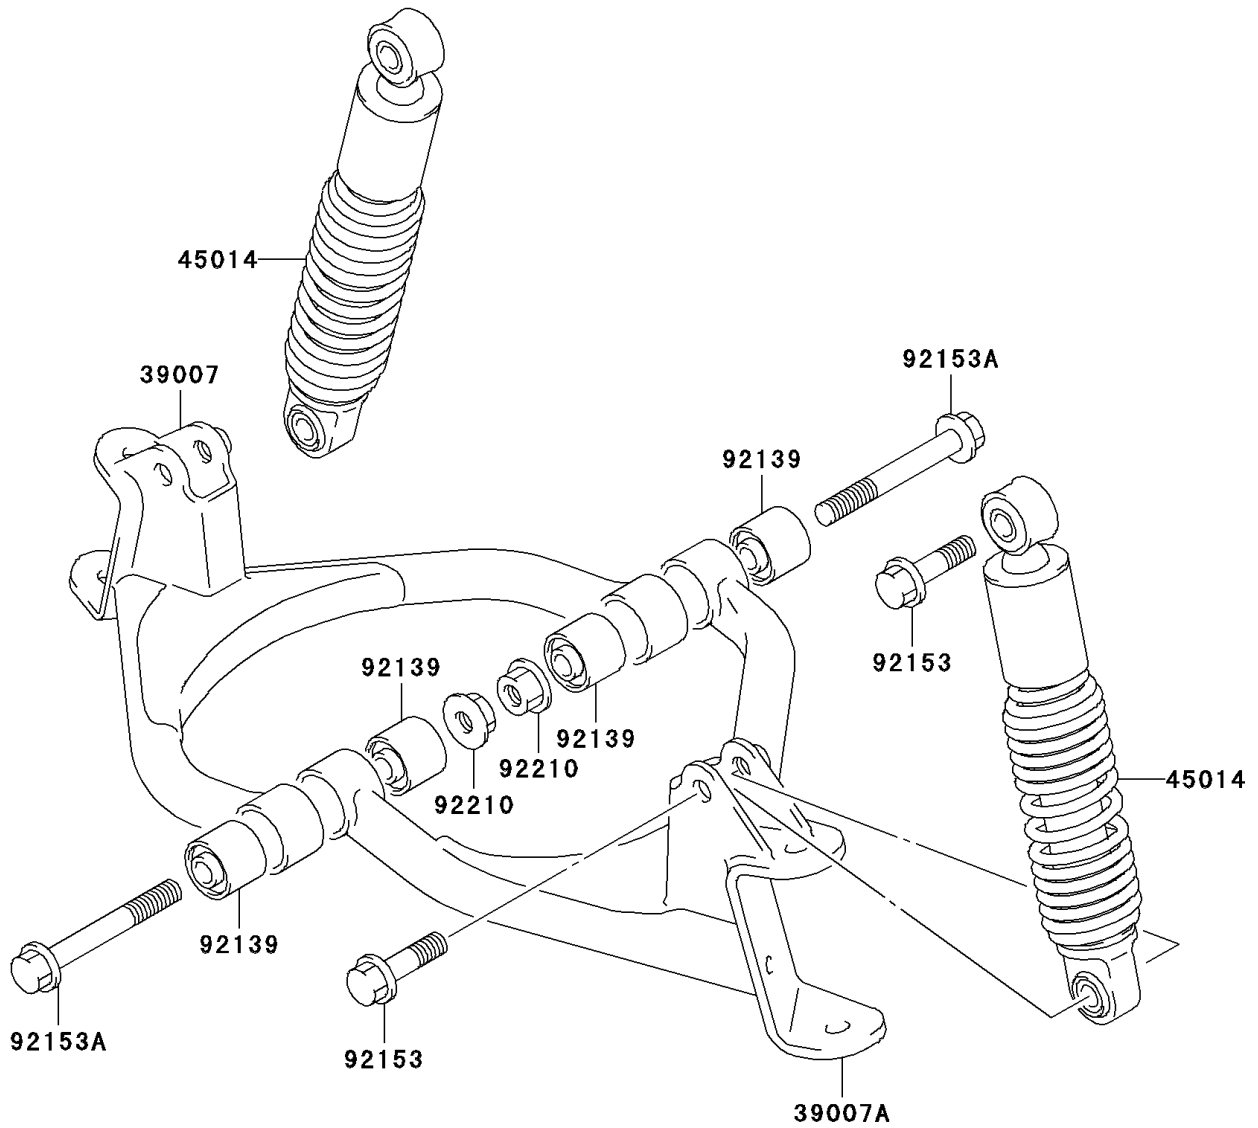

2005 KFX50 PARTS DIAGRAM

Front Suspension

F2152

2005 KFX50 PARTS LIST

Front Suspension

ITEM NAME	PART NUMBER	QUANTITY
ARM-SUSP,RH,BLACK (Ref # 39007)	39007-S003-503	1
ARM-SUSP,LH,BLACK (Ref # 39007A)	39007-S004-503	1
SHOCKABSORBER,FR,L.GREEN (Ref # 45014)	45014-S030-535	2
BUSHING,SUSPENSION ARM (Ref # 92139)	92139-S014	4
BOLT,10X37 (Ref # 92153)	92153-S033	4
BOLT,SUSPENSION ARM (Ref # 92153A)	92153-S201	2
NUT,SUSPENSION ARM (Ref # 92210)	92210-S074	2