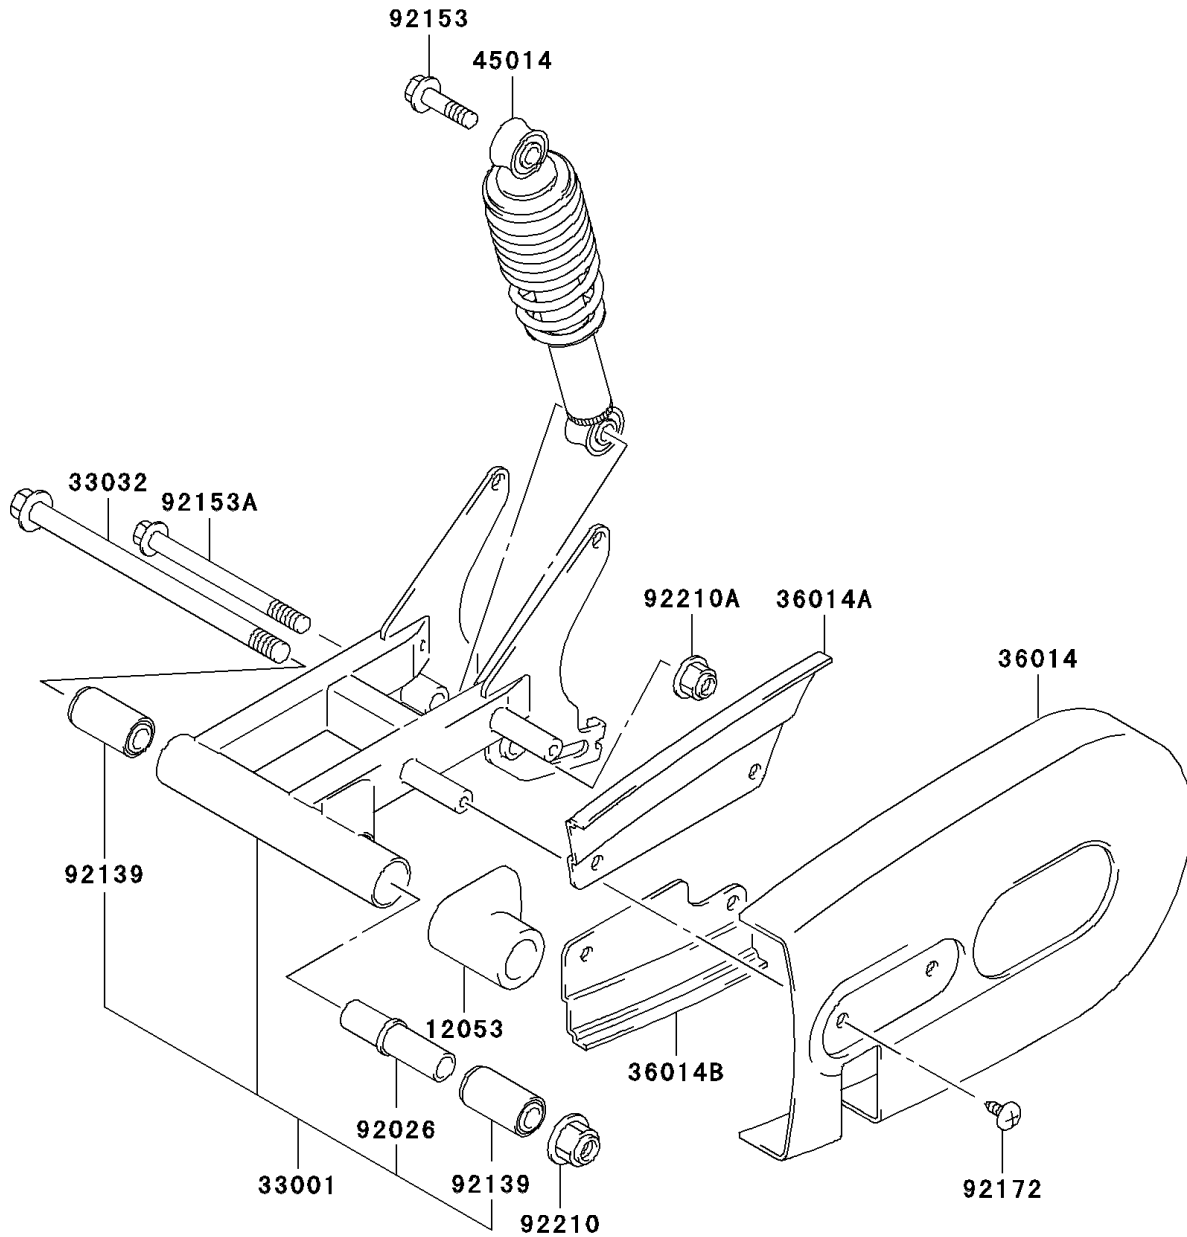

2003 KFX50 PARTS DIAGRAM

Rear Suspension

F2153

2003 KFX50 PARTS LIST

Rear Suspension

| ITEM NAME | PART NUMBER | QUANTITY |
|-------------------------------------|----------------|----------|
| GUIDE-CHAIN (Ref # 12053) | 12053-S013 | 1 |
| ARM-COMP-SWING,BLACK (Ref # 33001) | 33001-S005-503 | 1 |
| SHAFT-SWING ARM (Ref # 33032) | 33032-S002 | 1 |
| CASE-CHAIN (Ref # 36014) | 36014-S002 | 1 |
| CASE-CHAIN (Ref # 36014A) | 36014-S003 | 1 |
| CASE-CHAIN (Ref # 36014B) | 36014-S004 | 1 |
| SHOCKABSORBER,L.GREEN (Ref # 45014) | 45014-S021-535 | 1 |
| SPACER (Ref # 92026) | 92026-S063 | 1 |
| BUSHING (Ref # 92139) | 92139-S015 | 2 |
| BOLT,10X37 (Ref # 92153) | 92153-S033 | 1 |
| BOLT,REAR SHOCK (Ref # 92153A) | 92153-S204 | 1 |
| SCREW,6X16 (Ref # 92172) | 92172-S073 | 6 |
| NUT (Ref # 92210) | 92210-S007 | 1 |
| NUT (Ref # 92210A) | 92210-S030 | 1 |