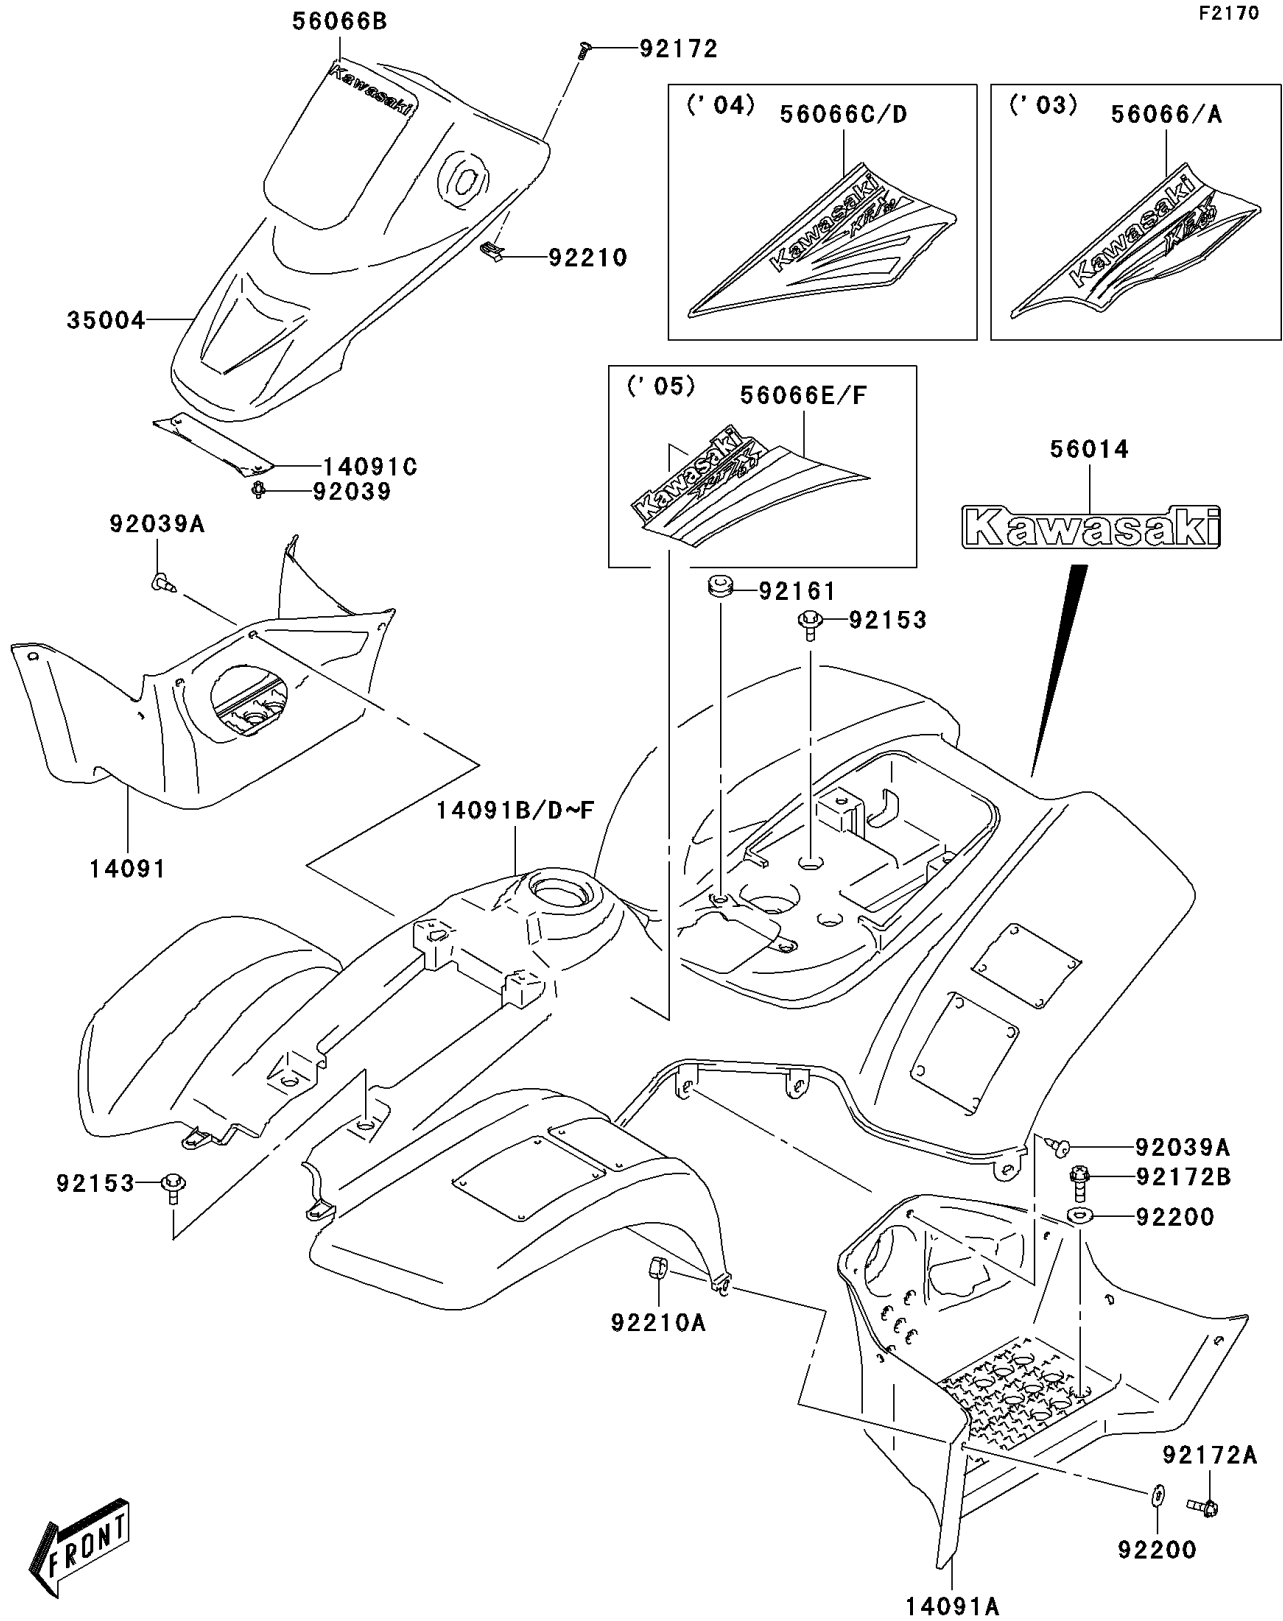

2003 KFX50 PARTS DIAGRAM

Fenders

2003 KFX50 PARTS LIST

Fenders

ITEM NAME	PART NUMBER	QUANTITY
COVER,FRAME,RH,BLACK (Ref # 14091)	14091-S067-504	1
COVER,FRAME,LH,BLACK (Ref # 14091A)	14091-S068-504	1
COVER,FRONT FENDER,BLACK (Ref # 14091C)	14091-S070-504	1
FENDER-FRONT,BLACK (Ref # 35004)	35004-S007-504	1
EMBLEM,BLACK/GREEN (Ref # 56014)	56014-S012-554	1
PATTERN,RH,WHT/GLD/BLK/GRN (Ref # 56066)	56066-S001-553	1
PATTERN,LH,WHT/GLD/BLK/GRN (Ref # 56066A)	56066-S002-553	1
PATTERN,WHITE/BLACK (Ref # 56066B)	56066-S003-558	1
RIVET,O.BLACK (Ref # 92039)	92039-S003-505	2
RIVET,BLACK (Ref # 92039A)	92039-S005-506	10
BOLT (Ref # 92153)	92153-S196	3
DAMPER,FRAME COVER (Ref # 92161)	92161-S069	2
SCREW (Ref # 92172)	92172-S018	2
SCREW (Ref # 92172A)	92172-S019	4
SCREW (Ref # 92172B)	92172-S022	4
WASHER,6.5X16X1.2 (Ref # 92200)	92200-S005	12
NUT,COWL (Ref # 92210)	92210-S023	2
NUT (Ref # 92210A)	92210-S054	4
COVER,FRAME CENTER,L.GREEN (Ref # 14091B)	14091-S069-535	1
COVER,FRAME CENTER,L.GREEN (Ref # 14091D)	14091-S078-535	1