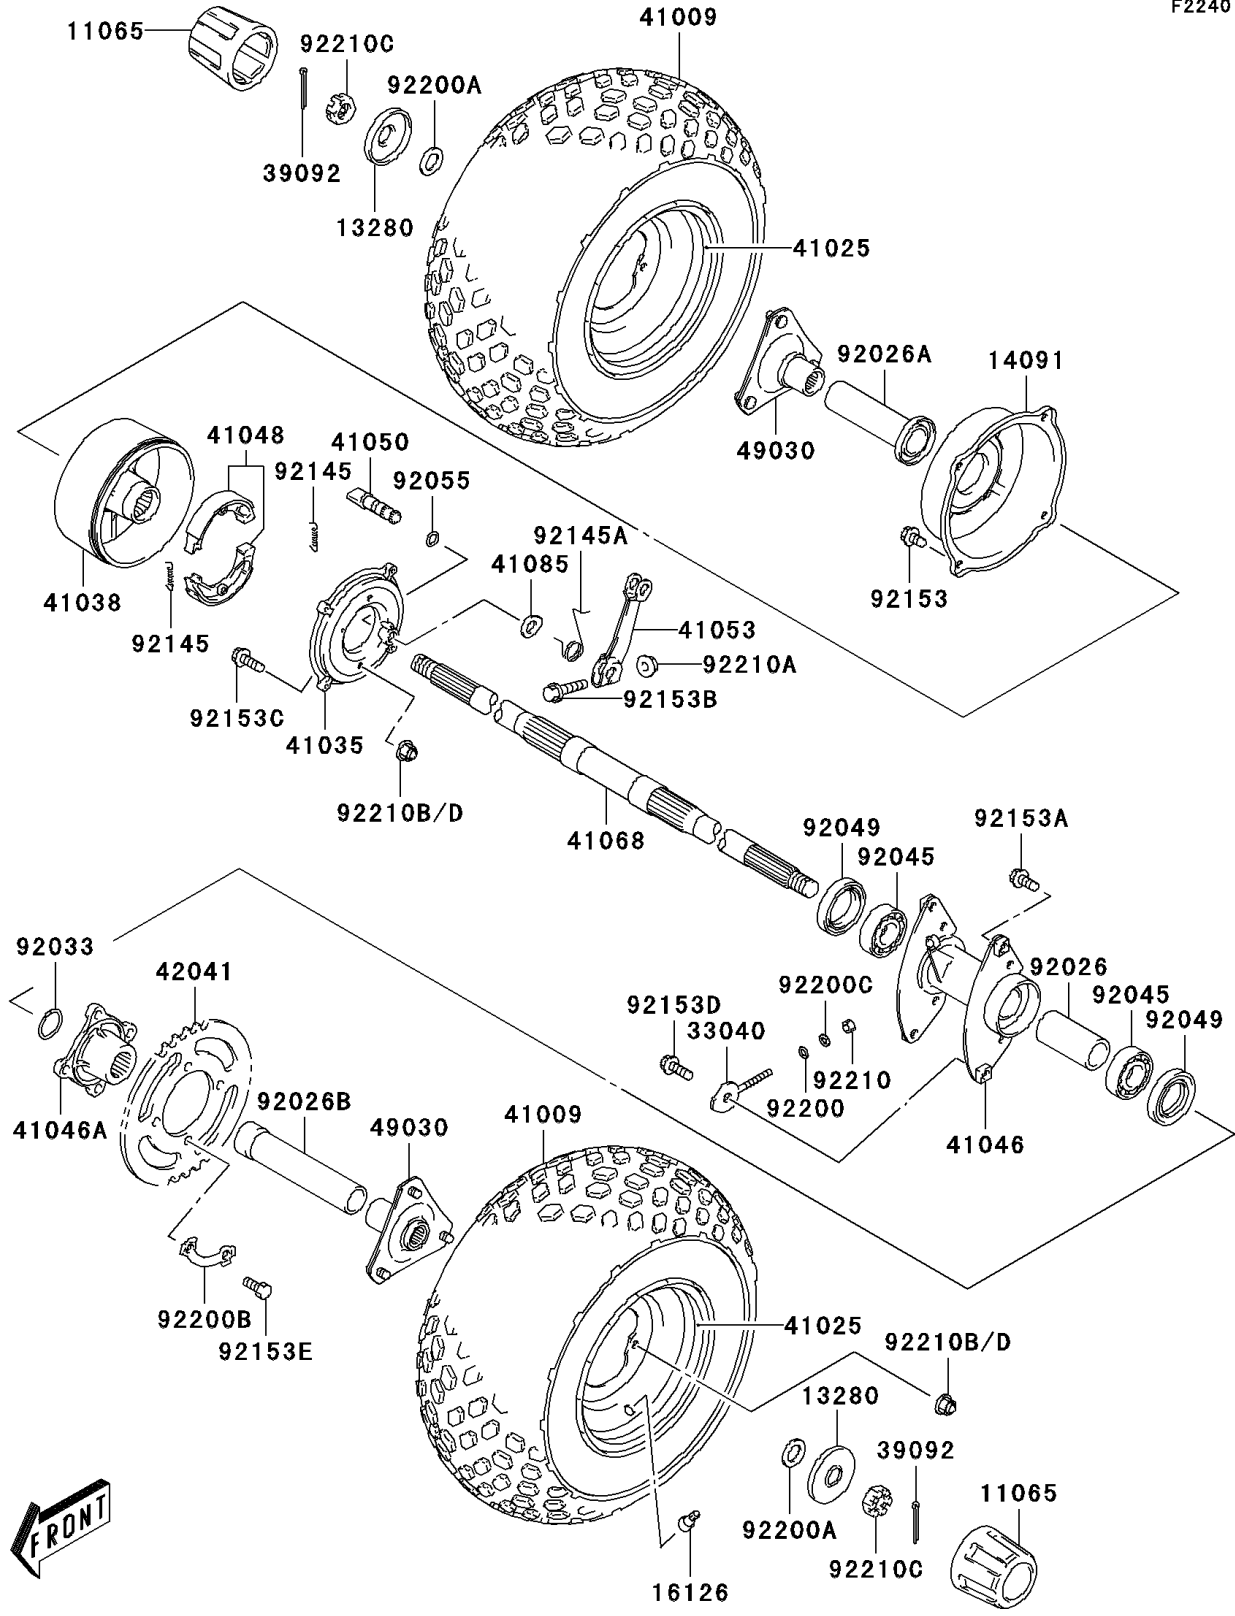

2005 KFX50 PARTS DIAGRAM

Rear Hub

F2240

2005 KFX50 PARTS LIST

Rear Hub

ITEM NAME	PART NUMBER	QUANTITY
CAP,WHEEL (Ref # 11065)	11065-S022	2
HOLDER,CENTER CAP (Ref # 13280)	13280-S017	2
COVER,REAR BRAKE DRUM (Ref # 14091)	14091-S071	1
VALVE,WHEEL RIM,TR412 (Ref # 16126)	16126-S002	2
ADJUSTER-CHAIN (Ref # 33040)	33040-S002	2
PIN-HAIR,REAR AXLE (Ref # 39092)	39092-S008	2
TIRE (Ref # 41009)	41009-S009	2
RIM,REAR WHEEL,B.SILVER (Ref # 41025)	41025-S006-530	2
PANEL-ASSY-BRAKE (Ref # 41035)	41035-S003	1
DRUM,REAR BRAKE (Ref # 41038)	41038-S001	1
HOUSING-BEARING (Ref # 41046)	41046-S001	1
HOUSING-BEARING,REAR SPROCKET (Ref # 41046A)	41046-S002	1
SHOE-BRAKE (Ref # 41048)	41048-S005	1
CAM-BRAKE (Ref # 41050)	41050-S005	1
LEVER-BRAKE CAM (Ref # 41053)	41053-S005	1
AXLE,RR (Ref # 41068)	41068-S007	1
INDICATOR (Ref # 41085)	41085-S002	1
SPROCKET-HUB,RR,37T (Ref # 42041)	42041-S004	1
HUB,RR (Ref # 49030)	49030-S001	2
SPACER,REAR AXLE (Ref # 92026)	92026-S064	1
SPACER,AXLE,RH (Ref # 92026A)	92026-S065	1
SPACER,AXLE,LH (Ref # 92026B)	92026-S066	1
RING-SNAP,STOPPER (Ref # 92033)	92033-S030	1
BEARING-BALL,RR AXLE (Ref # 92045)	92045-S038	2
SEAL-OIL,REAR AXLE (Ref # 92049)	92049-S033	2
RING-O,BRAKE CAM (Ref # 92055)	92055-S041	1
SPRING,REAR BRAKE SHOE (Ref # 92145)	92145-S047	2
SPRING,REAR BRAKE CAM (Ref # 92145A)	92145-S068	1
BOLT (Ref # 92153)	92153-S143	4

2005 KFX50 PARTS LIST

Rear Hub

ITEM NAME	PART NUMBER	QUANTITY
BOLT,MUFFLER (Ref # 92153A)	92153-S194	2
BOLT,BRAKE CAM LEVER (Ref # 92153B)	92153-S205	1
BOLT (Ref # 92153C)	92153-S206	2
BOLT,CHAIN ADJUSTER (Ref # 92153D)	92153-S207	2
BOLT,REAR SPROCKET (Ref # 92153E)	92153-S208	4
WASHER (Ref # 92200)	92200-S003	2
WASHER,REAR AXLE (Ref # 92200A)	92200-S100	2
WASHER,SPROCKET (Ref # 92200B)	92200-S101	2
WASHER,CHAIN ADJUSTER LOCK (Ref # 92200C)	92200-S102	2
NUT (Ref # 92210)	92210-S001	2
NUT (Ref # 92210A)	92210-S004	1
NUT,REAR AXLE (Ref # 92210C)	92210-S076	2
NUT (Ref # 92210D)	92210-S094	8