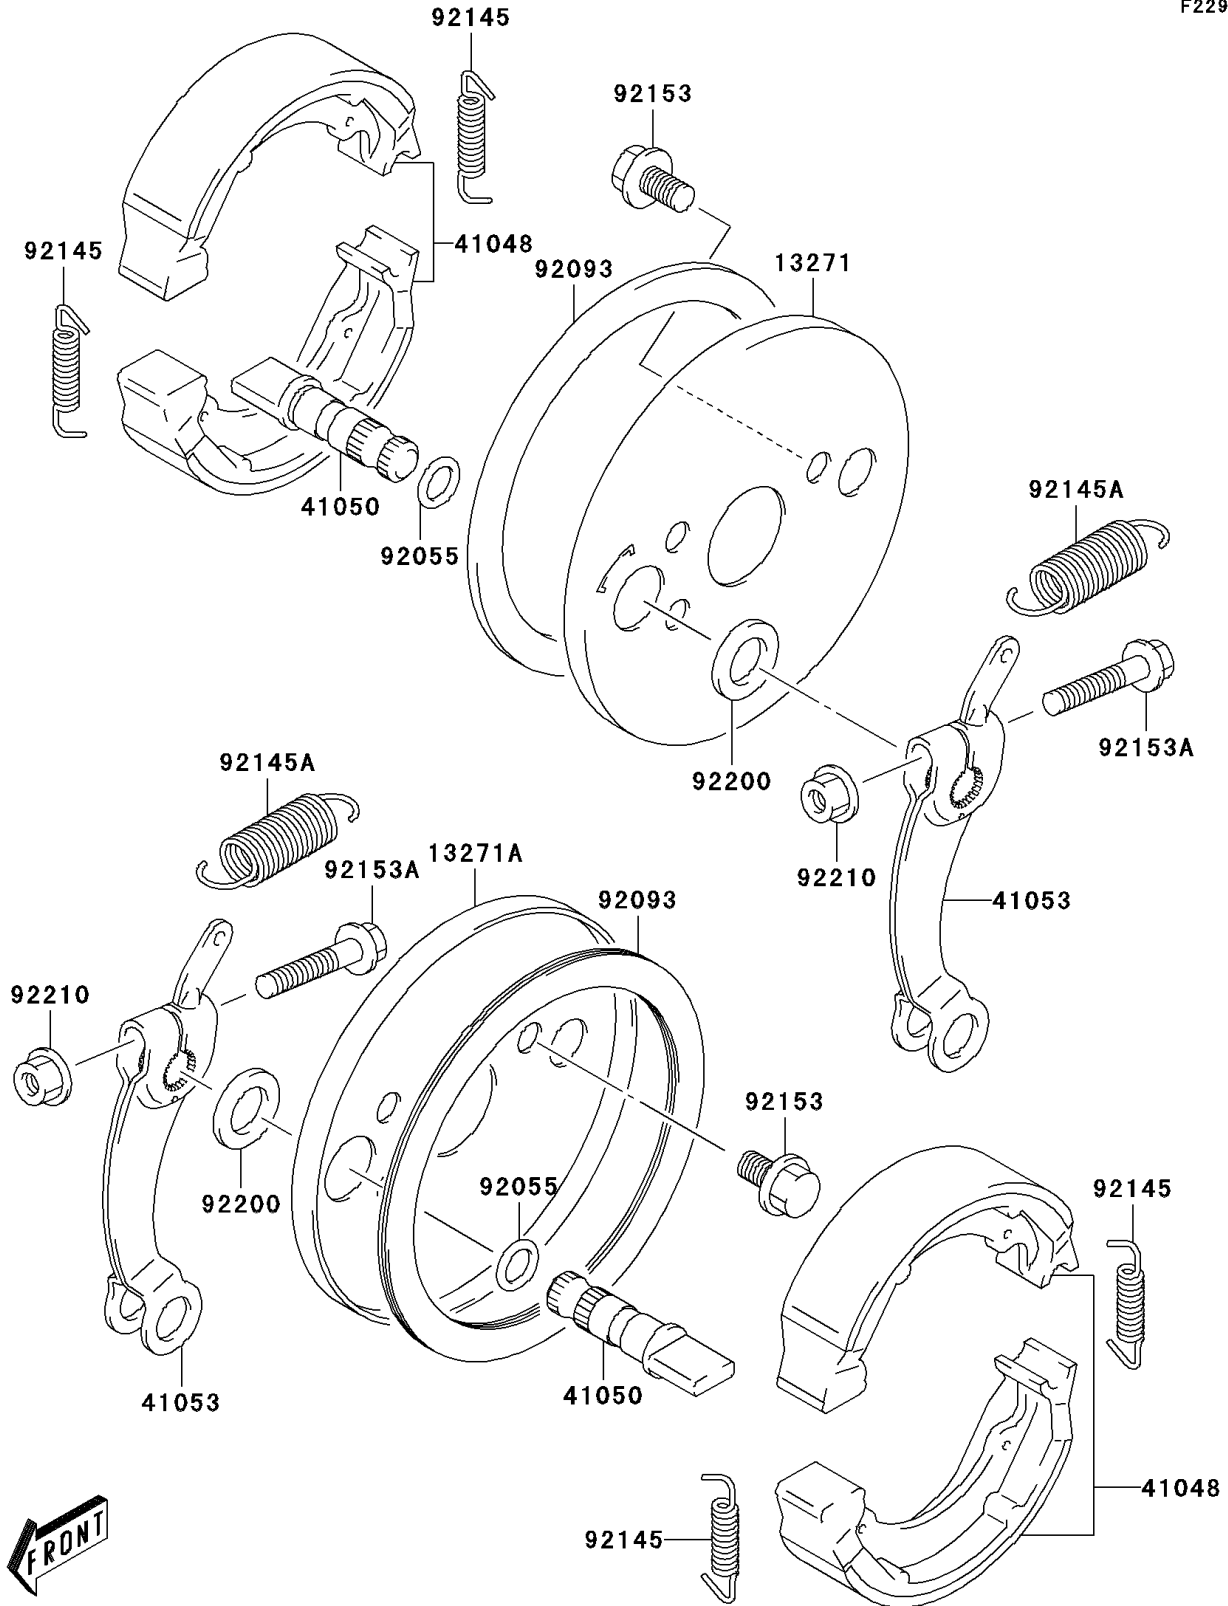

# 2005 KFX50 PARTS DIAGRAM

Front Brake

F2292

## 2005 KFX50 PARTS LIST

### Front Brake

ITEM NAME	PART NUMBER	QUANTITY
PLATE,FRONT BRAKE,RH (Ref # 13271)	13271-S034	1
PLATE,FRONT BRAKE,LH (Ref # 13271A)	13271-S035	1
SHOE-BRAKE (Ref # 41048)	41048-S004	2
CAM-BRAKE (Ref # 41050)	41050-S004	2
LEVER-BRAKE CAM (Ref # 41053)	41053-S004	2
RING-O,BRAKE CAM DUST (Ref # 92055)	92055-S040	2
SEAL,FRONT BRAKE DUST (Ref # 92093)	92093-S018	2
SPRING,BRAKE SHOE (Ref # 92145)	92145-S066	4
SPRING,BRAKE CAM LEVER (Ref # 92145A)	92145-S067	2
BOLT (Ref # 92153)	92153-S143	4
BOLT,BRAKE CAM LEVER (Ref # 92153A)	92153-S203	2
WASHER,MAGNETO (Ref # 92200)	92200-S092	2
NUT (Ref # 92210)	92210-S067	2