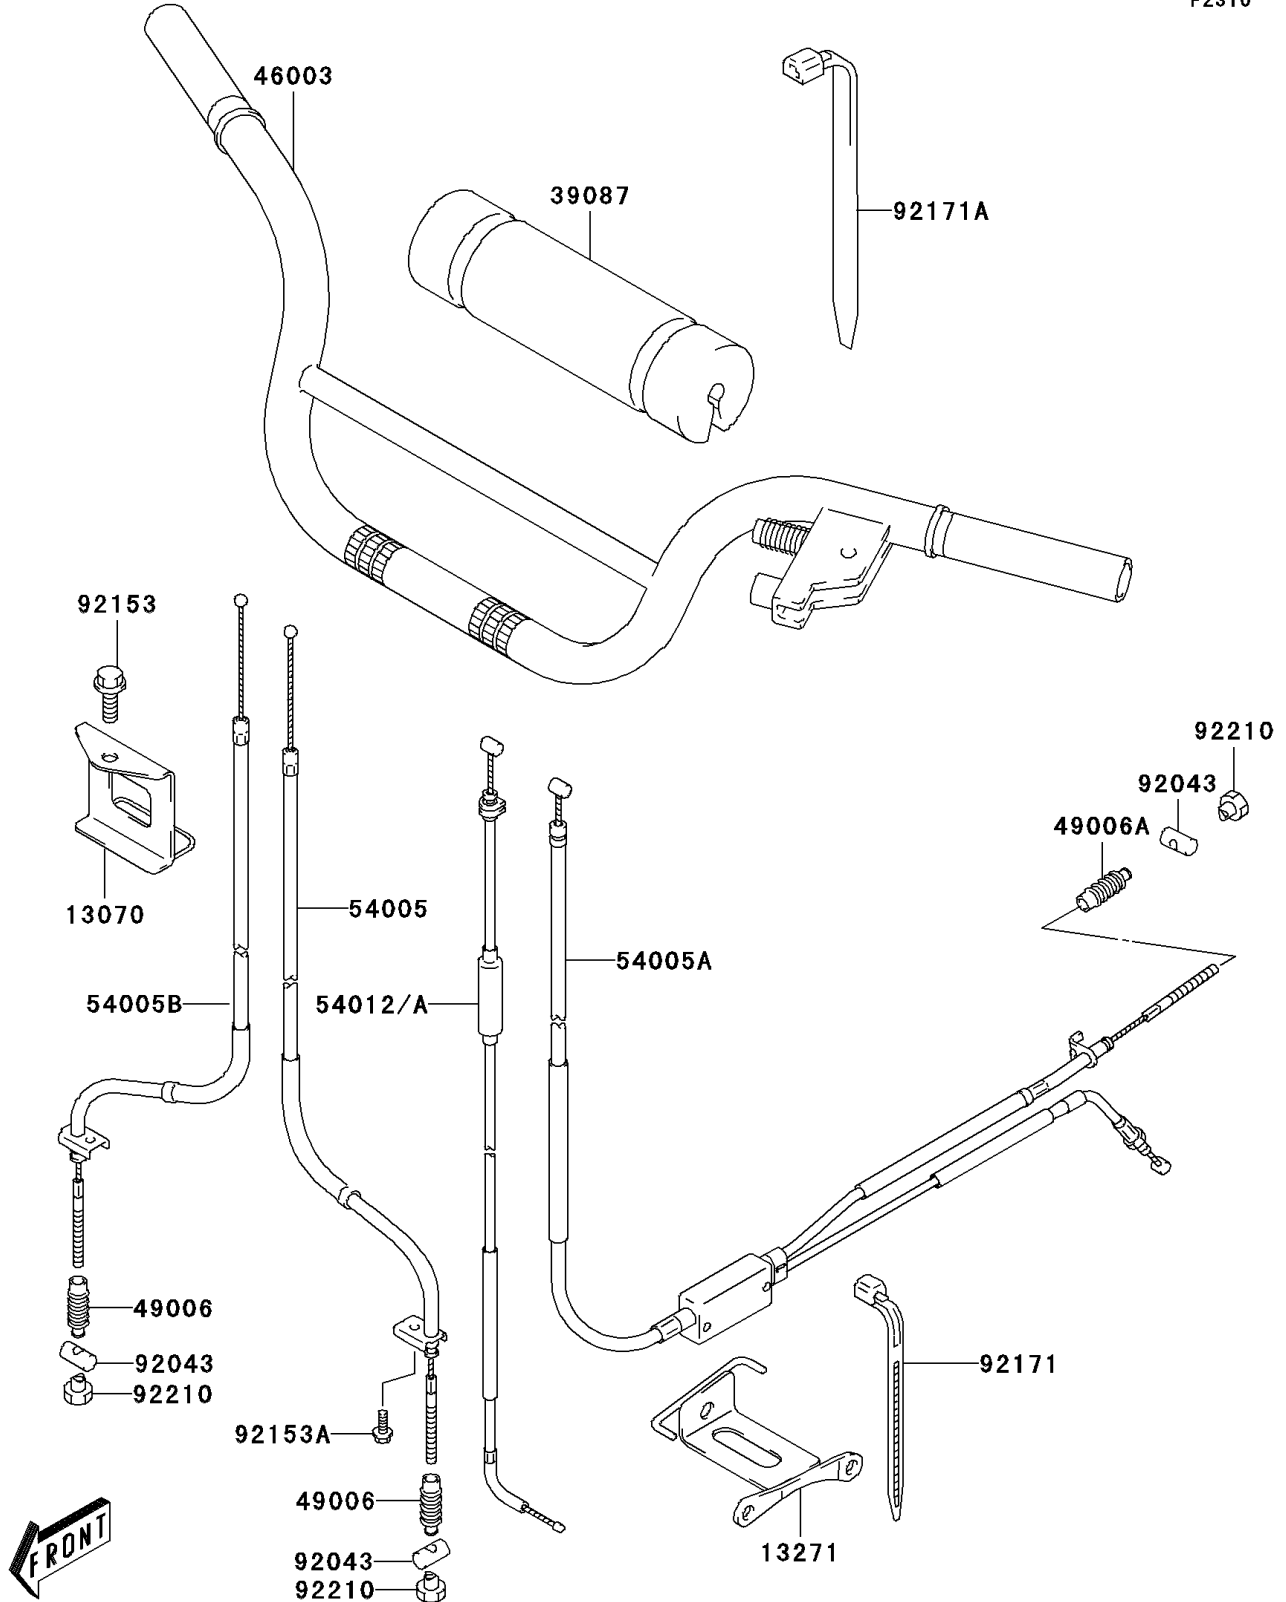

# 2003 KFX50 PARTS DIAGRAM

Handlebar

F2310

## 2003 KFX50 PARTS LIST

### Handlebar

ITEM NAME	PART NUMBER	QUANTITY
GUIDE,FRONT BRAKE CABLE (Ref # 13070)	13070-S009	1
PLATE,REAR BRAKE CABLE (Ref # 13271)	13271-S031	1
PAD-HANDLE (Ref # 39087)	39087-S001	1
HANDLE,BLACK (Ref # 46003)	46003-S004-504	1
BOOT,FRONT BRAKE CABLE (Ref # 49006)	49006-S012	2
BOOT,REAR BRAKE CABLE (Ref # 49006A)	49006-S013	1
CABLE-BRAKE,LH (Ref # 54005)	54005-S005	1
CABLE-BRAKE (Ref # 54005A)	54005-S006	1
CABLE-BRAKE,FR (Ref # 54005B)	54005-S007	1
CABLE-THROTTLE (Ref # 54012)	54012-S005	1
PIN (Ref # 92043)	92043-S006	3
BOLT (Ref # 92153)	92153-S011	1
BOLT,FRONT BRAKE CABLE (Ref # 92153A)	92153-S197	2
CLAMP,L=125 (Ref # 92171)	92171-S014	2
CLAMP,CROSS BAR PAD (Ref # 92171A)	92171-S064	2
NUT (Ref # 92210)	92210-S014	3