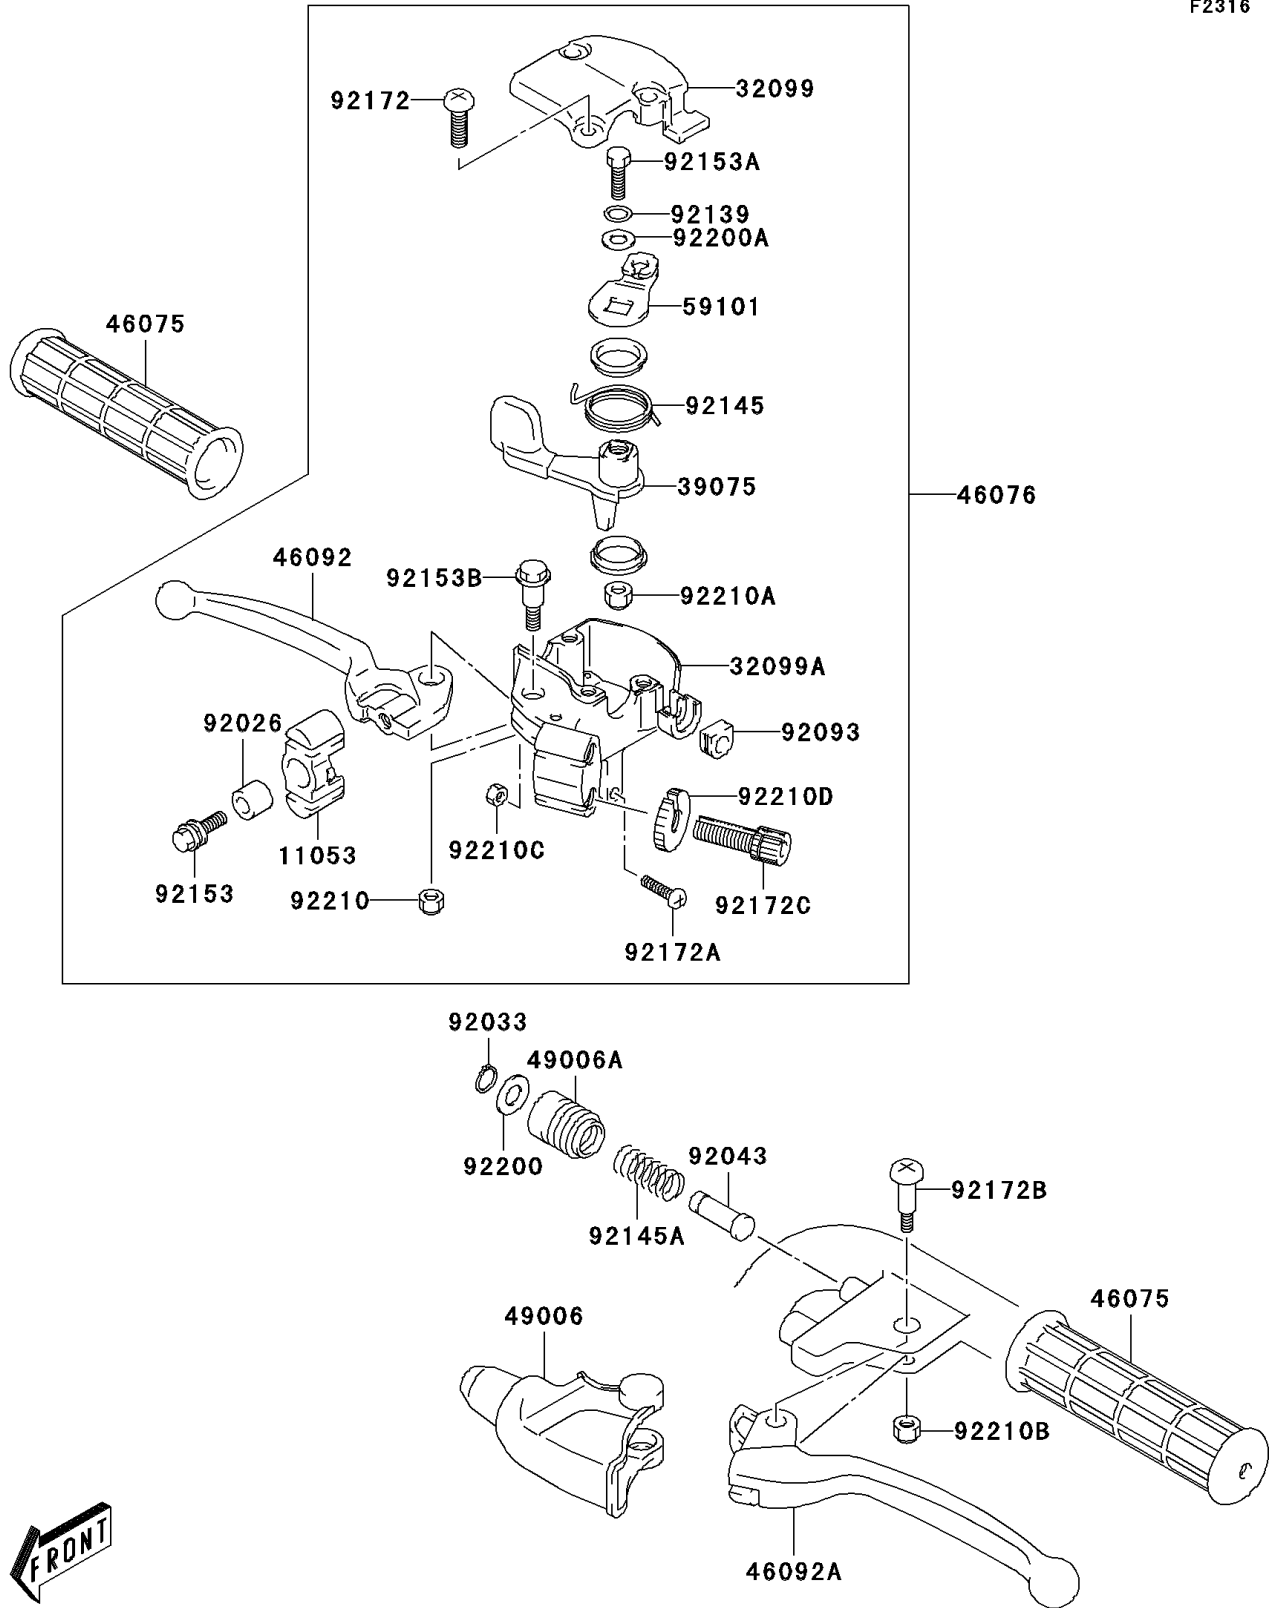

2005 KFX50 PARTS DIAGRAM

Handle Lever

F2316

2005 KFX50 PARTS LIST

Handle Lever

ITEM NAME	PART NUMBER	QUANTITY
BRACKET,BRAKE CABLE (Ref # 11053)	11053-S079	1
CASE,UPP (Ref # 32099)	32099-S002	1
CASE,LWR (Ref # 32099A)	32099-S003	1
LEVER-THROTTLE (Ref # 39075)	39075-S001	1
GRIP (Ref # 46075)	46075-S004	2
LEVER-ASSY-GRIP,FRONT BRAKE (Ref # 46076)	46076-S005	1
LEVER-GRIP,FRONT BRAKE (Ref # 46092)	46092-S007	1
LEVER-GRIP,BRAKE (Ref # 46092A)	46092-S008	1
BOOT,BRAKE LEVER (Ref # 49006)	49006-S014	1
BOOT,BRAKE LEVER STOP (Ref # 49006A)	49006-S015	1
REEL,THROTTLE LEVER (Ref # 59101)	59101-S002	1
SPACER (Ref # 92026)	92026-S059	1
RING-SNAP,BRAKE LEVER STOP (Ref # 92033)	92033-S028	1
PIN,BRAKE LEVER STOP (Ref # 92043)	92043-S028	1
SEAL,THROTTLE CABLE DUST (Ref # 92093)	92093-S015	1
BUSHING (Ref # 92139)	92139-S010	1
SPRING,RETURN (Ref # 92145)	92145-S063	1
SPRING,BRAKE LEVER (Ref # 92145A)	92145-S064	1
BOLT (Ref # 92153)	92153-S012	1
BOLT (Ref # 92153A)	92153-S127	1
BOLT (Ref # 92153B)	92153-S455	1
SCREW (Ref # 92172)	92172-S132	3
SCREW (Ref # 92172A)	92172-S133	1
SCREW,BRAKE LEVER (Ref # 92172B)	92172-S135	1
SCREW (Ref # 92172C)	92172-S273	2
WASHER (Ref # 92200)	92200-S003	1
WASHER,6.5X18X1 (Ref # 92200A)	92200-S004	1
NUT (Ref # 92210)	92210-S024	1
NUT (Ref # 92210A)	92210-S053	1

2005 KFX50 PARTS LIST

Handle Lever

ITEM NAME	PART NUMBER	QUANTITY
NUT (Ref # 92210B)	92210-S063	1
NUT (Ref # 92210C)	92210-S065	1
NUT,CABLE ADJUSTER LOCK (Ref # 92210D)	92210-S173	2