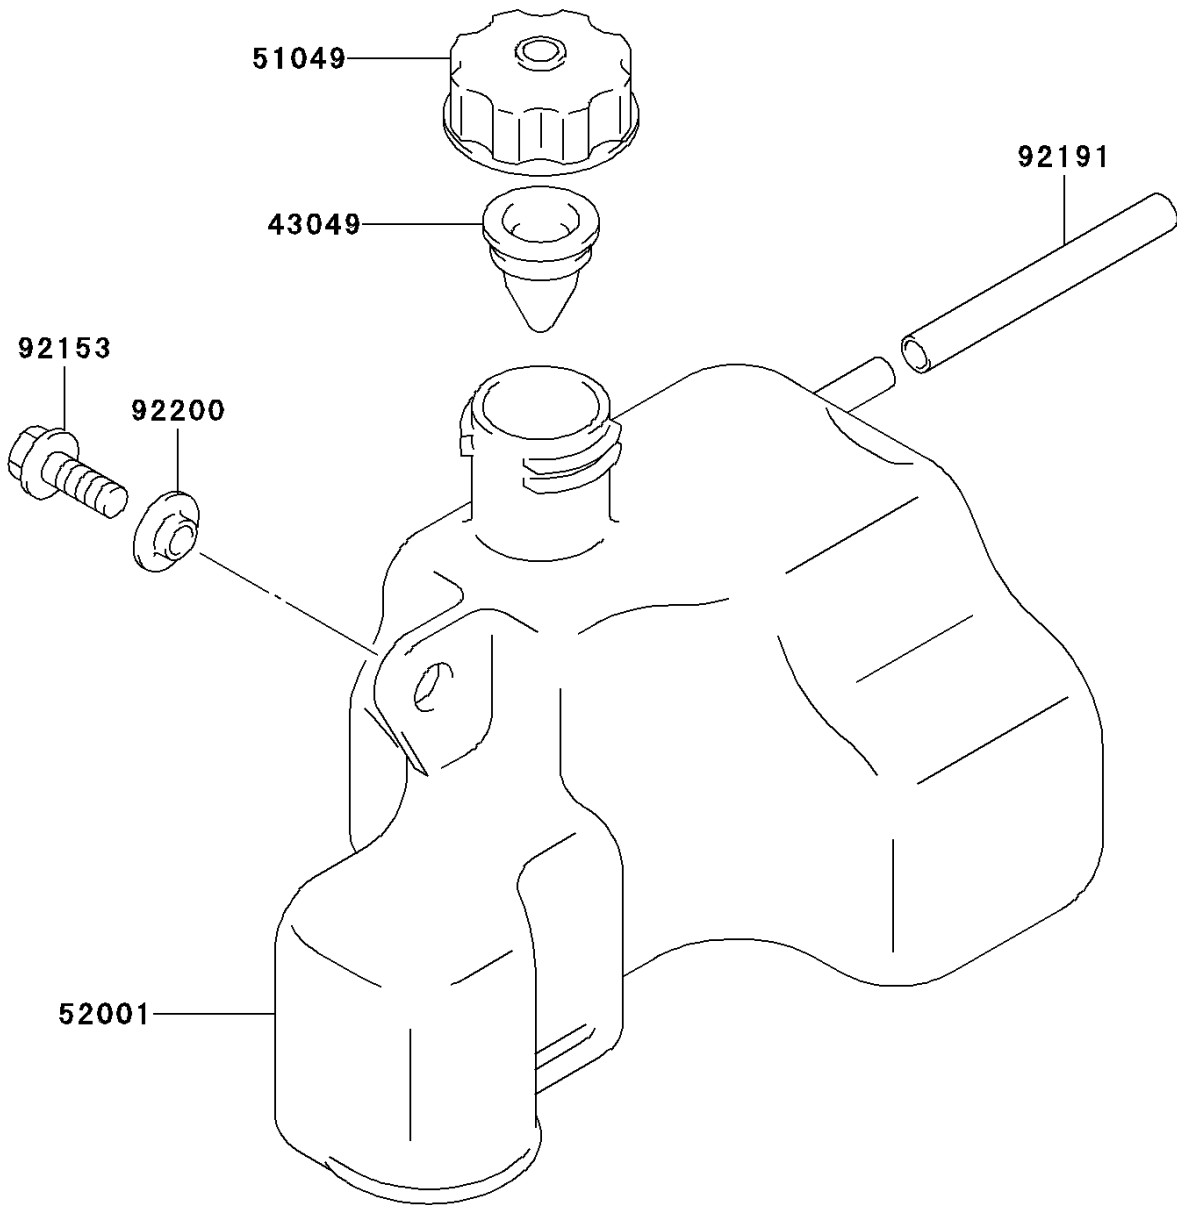

2004 KFX50 PARTS DIAGRAM

Oil Tank
F2450

2004 KFX50 PARTS LIST

Oil Tank

ITEM NAME	PART NUMBER	QUANTITY
PACKING,OIL TANK CAP (Ref # 43049)	43049-S005	1
CAP-TANK (Ref # 51049)	51049-S006	1
TANK-OIL (Ref # 52001)	52001-S001	1
BOLT (Ref # 92153)	92153-S126	1
TUBE,FUEL TANK BREATHER (Ref # 92191)	92191-S028	1
WASHER (Ref # 92200)	92200-S074	1