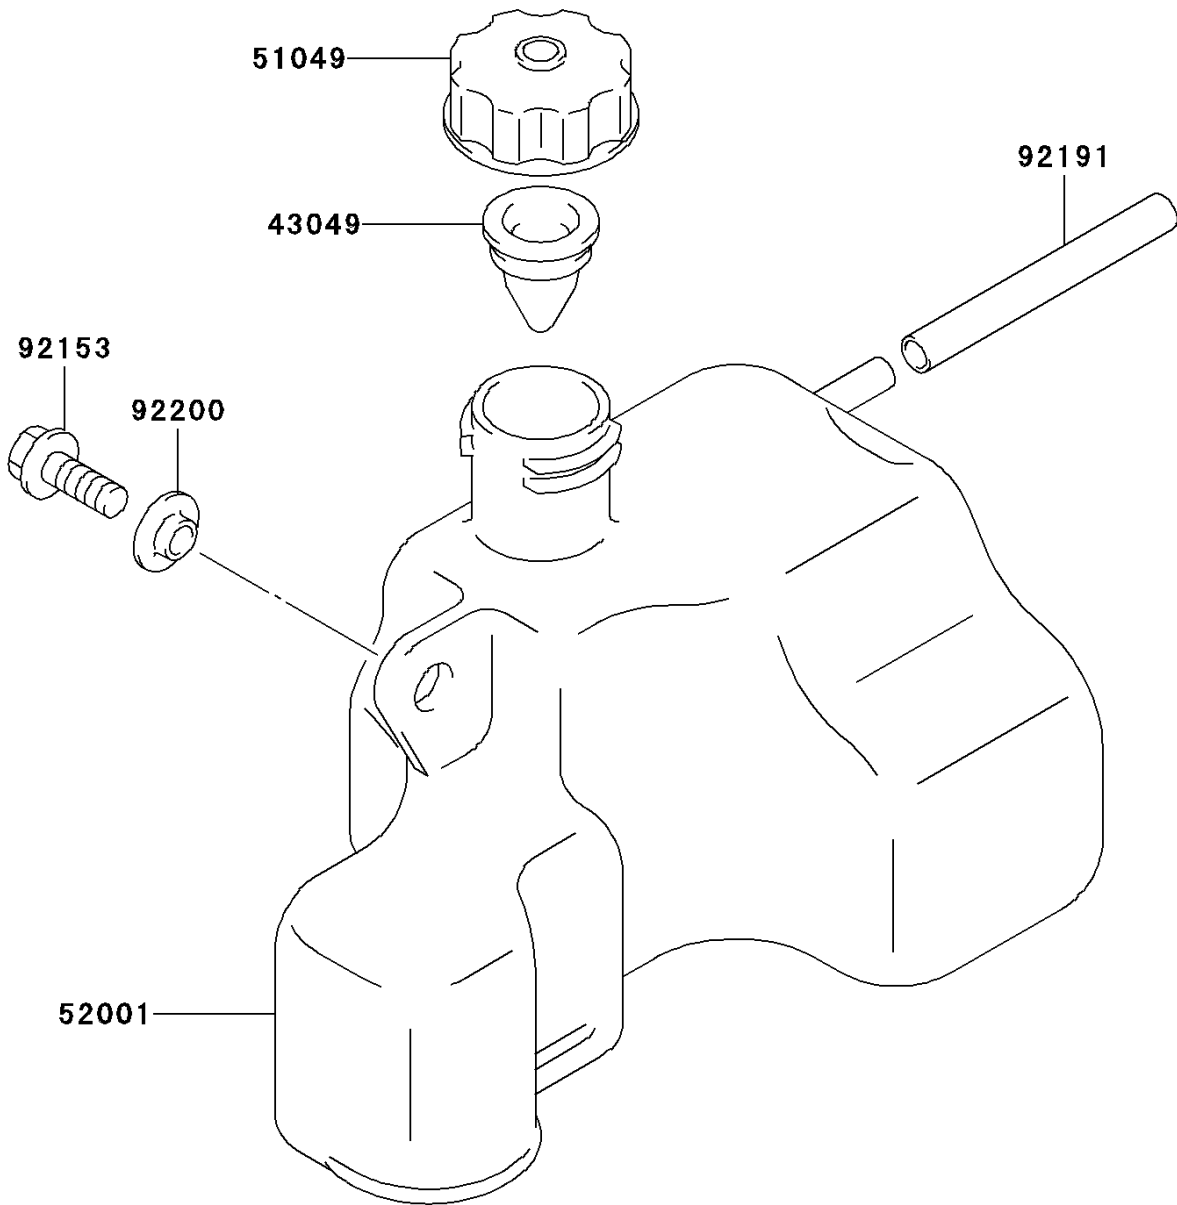

2005 KFX50 PARTS DIAGRAM

Oil Tank
F2450

2005 KFX50 PARTS LIST

Oil Tank

ITEM NAME	PART NUMBER	QUANTITY
PACKING,OIL TANK CAP (Ref # 43049)	43049-S005	1
CAP-TANK (Ref # 51049)	51049-S006	1
TANK-OIL (Ref # 52001)	52001-S001	1
BOLT (Ref # 92153)	92153-S126	1
TUBE,FUEL TANK BREATHER (Ref # 92191)	92191-S028	1
WASHER (Ref # 92200)	92200-S074	1