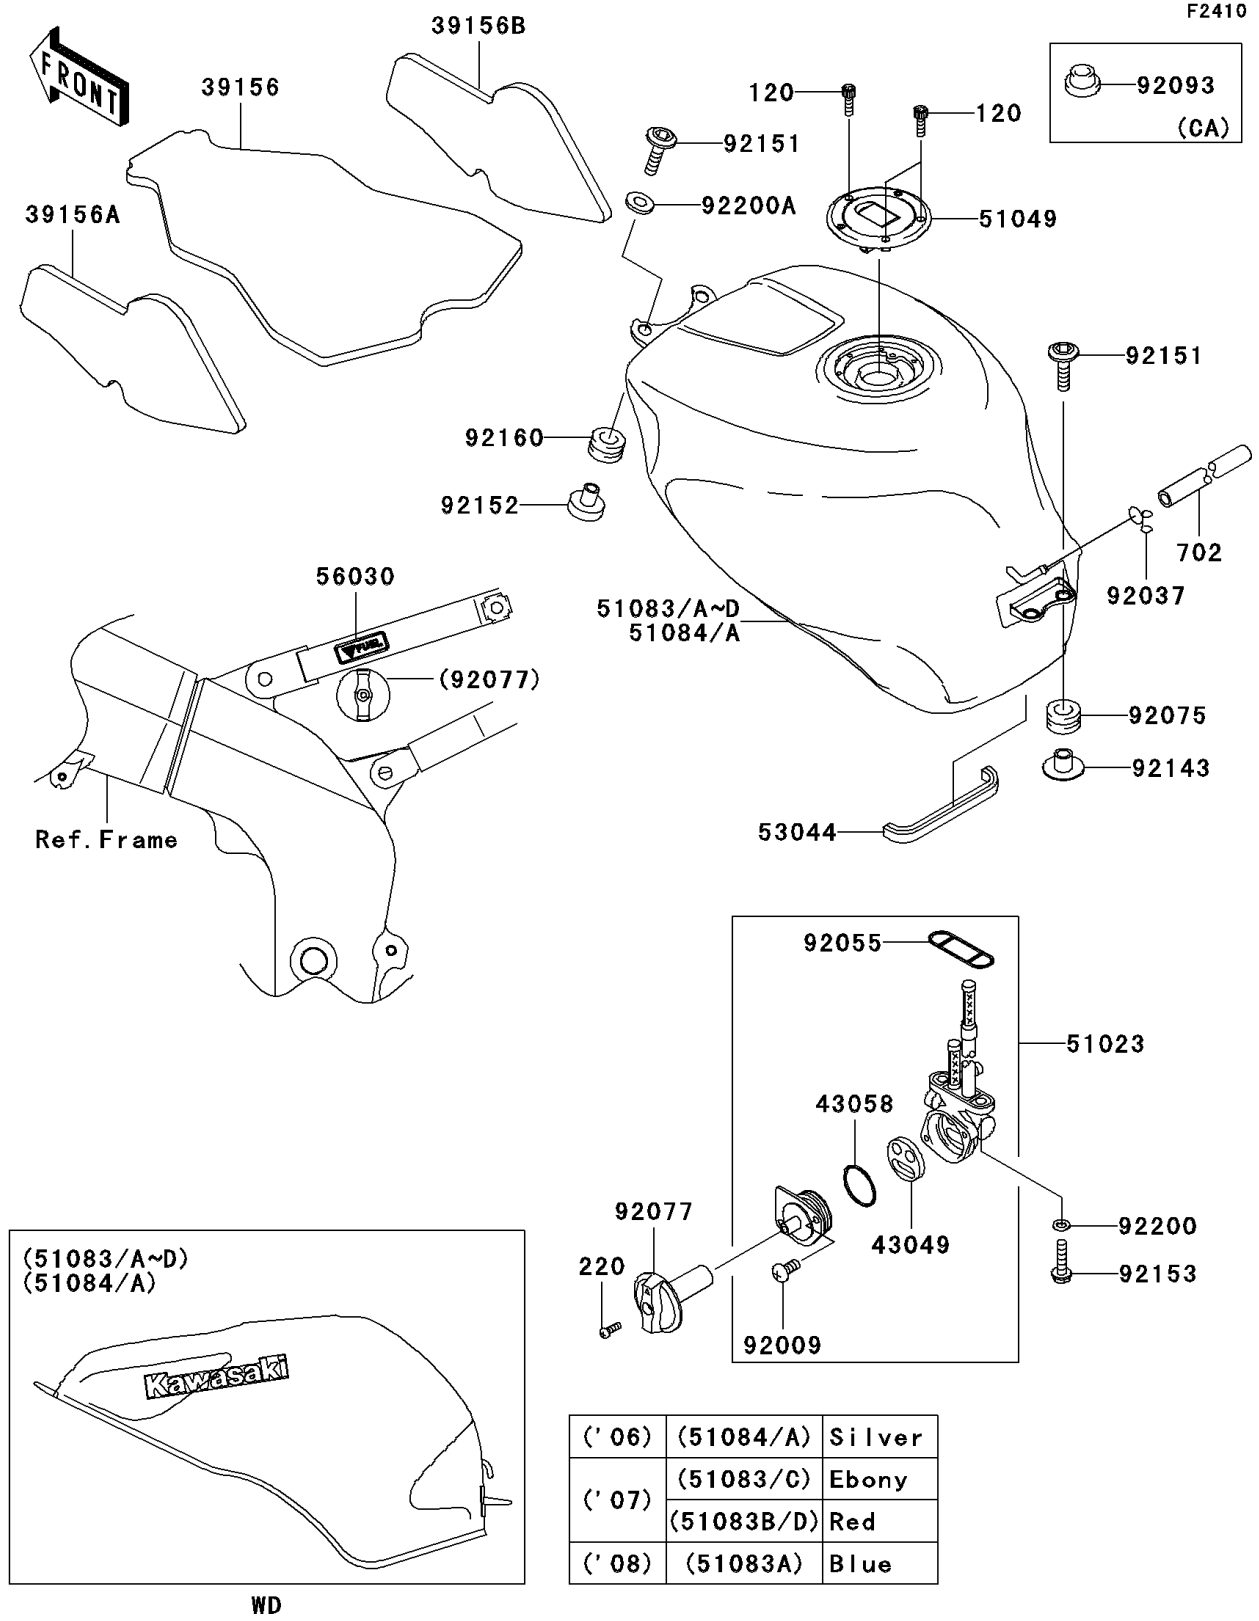

2007 ZZR600 PARTS DIAGRAM

Fuel Tank

2007 ZZR600 PARTS LIST

Fuel Tank

| ITEM NAME | PART NUMBER | QUANTITY |
|---------------------------------------|----------------|----------|
| PAD,FUEL TANK,CNT (Ref # 39156) | 39156-1612 | 1 |
| PAD,FUEL TANK,LH (Ref # 39156A) | 39156-1613 | 1 |
| PAD,FUEL TANK,RH (Ref # 39156B) | 39156-1614 | 1 |
| PACKING,TAP VALVE (Ref # 43049) | 43049-1099 | 1 |
| RING,TAP LEVER (Ref # 43058) | 43058-1083 | 1 |
| TAP-ASSY,FUEL (Ref # 51023) | 51023-1318 | 1 |
| CAP-TANK,FUEL (Ref # 51049) | 51049-0021 | 1 |
| BOLT-SOCKET,5X16 (Ref # 120) | 120S0516 | 3 |
| SCREW-PAN-CROSS,4X16 (Ref # 220) | 220F0416 | 1 |
| TUBE-RUBBER,6X520 (Ref # 702) | 702A06520 | 1 |
| TRIM (Ref # 53044) | 53044-1296 | 1 |
| LABEL,FUEL TAP (Ref # 56030) | 56030-1195 | 1 |
| SCREW,3X8 (Ref # 92009) | 92009-1386 | 2 |
| CLAMP,TUBE (Ref # 92037) | 92037-010 | 1 |
| RING-O,FUEL TAP PACKING (Ref # 92055) | 92055-1112 | 1 |
| DAMPER (Ref # 92075) | 92075-209 | 2 |
| KNOB,FUEL TAP (Ref # 92077) | 92077-1123 | 1 |
| COLLAR (Ref # 92143) | 92143-1515 | 2 |
| BOLT,SOCKET,6X35 (Ref # 92151) | 92151-1835 | 4 |
| COLLAR (Ref # 92152) | 92152-1266 | 2 |
| BOLT,FLANGED,6X25 (Ref # 92153) | 92153-0514 | 2 |
| DAMPER (Ref # 92160) | 92160-1162 | 2 |
| WASHER,6.5X11.5X0.8 (Ref # 92200) | 92200-0117 | 2 |
| WASHER,6.5X22X1.6 (Ref # 92200A) | 92200-1087 | 2 |
| TANK-COMP-FUEL,EBONY (Ref # 51083) | 51083-5369-H8 | 1 |
| TANK-COMP-FUEL,C.F.RED (Ref # 51083B) | 51083-5369-816 | 1 |
| TANK-COMP-FUEL,EBONY (Ref # 51083C) | 51083-5370-H8 | 1 |
| TANK-COMP-FUEL,C.F.RED (Ref # 51083D) | 51083-5370-816 | 1 |
| SEAL,FUEL TANK CAP (Ref # 92093) | 92093-1030 | 1 |