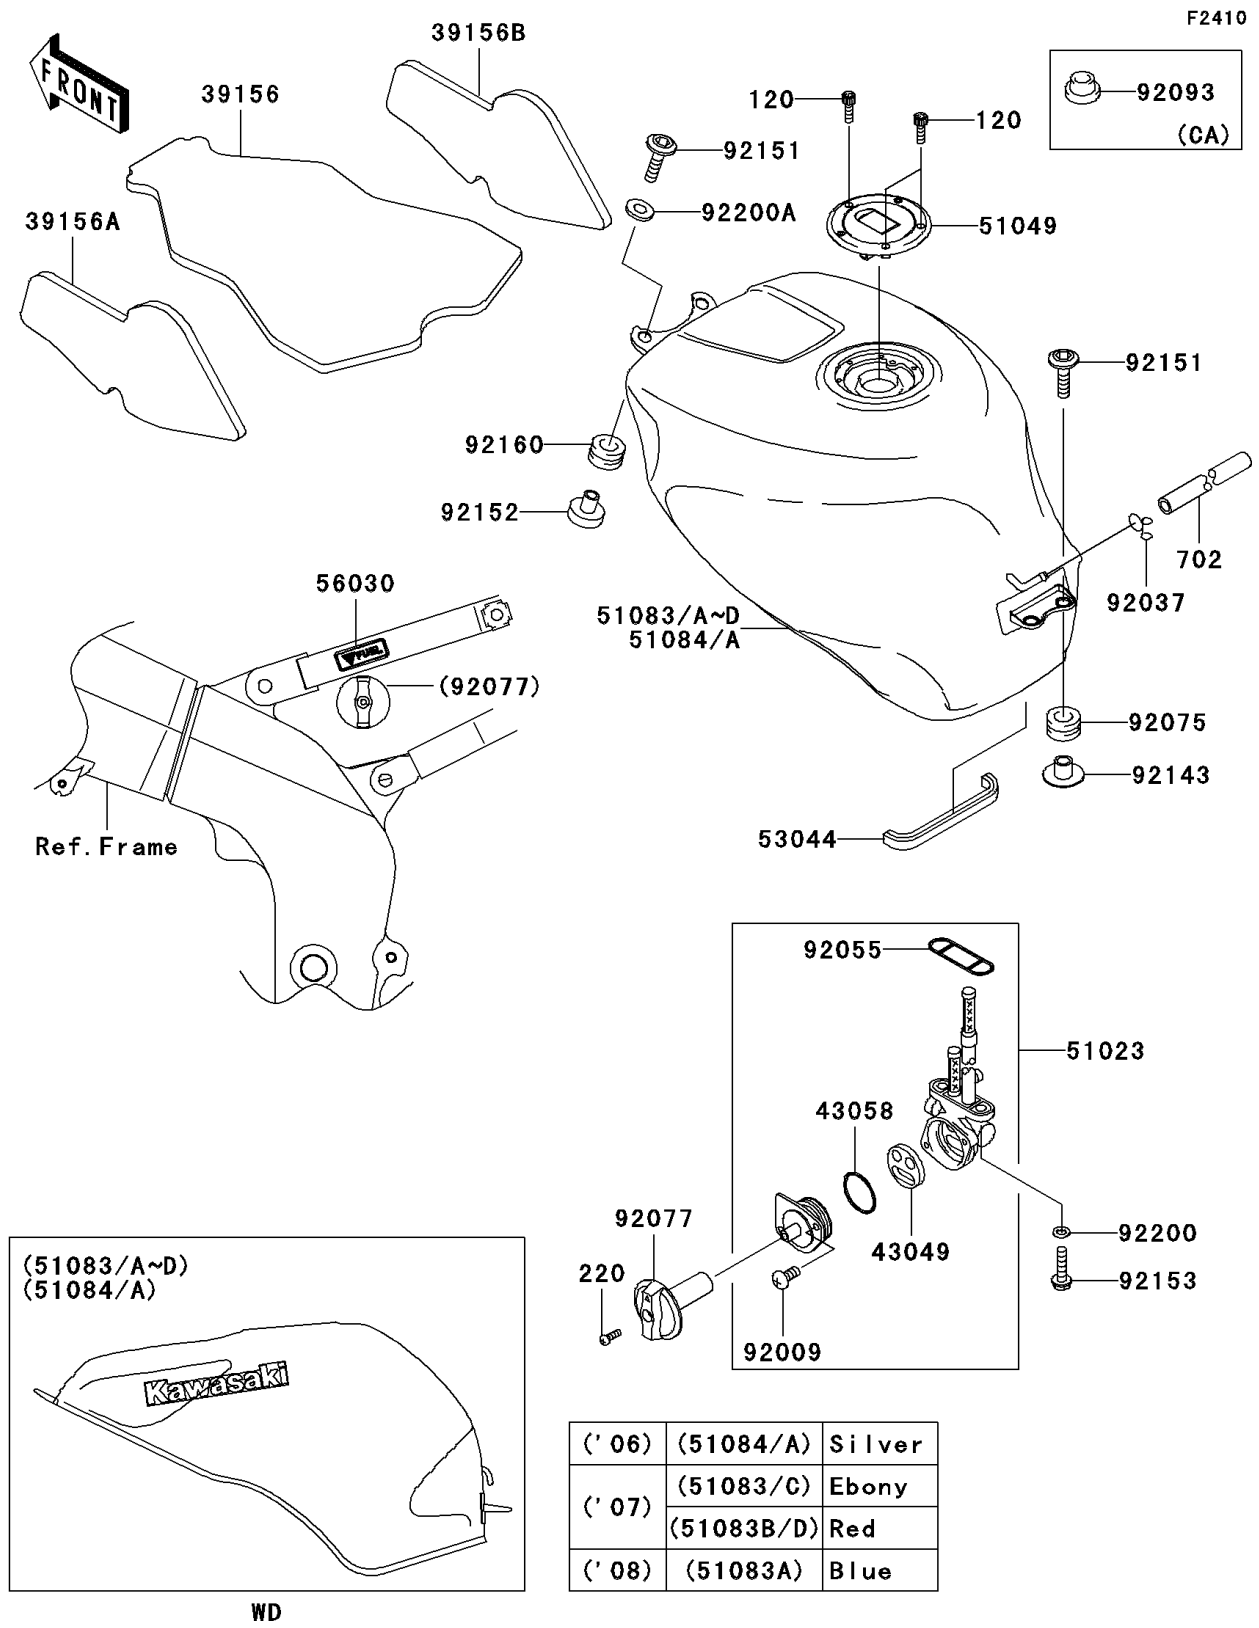

# 2008 ZZR® 600 PARTS DIAGRAM

Fuel Tank

(51083/A~D)  
(51084/A)

WD

('06)	(51084/A)	Silver
('07)	(51083/C)	Ebony
	(51083B/D)	Red
('08)	(51083A)	Blue

## 2008 ZZR® 600 PARTS LIST

### Fuel Tank

ITEM NAME	PART NUMBER	QUANTITY
PAD,FUEL TANK,CNT (Ref # 39156)	39156-1612	1
PAD,FUEL TANK,LH (Ref # 39156A)	39156-1613	1
PAD,FUEL TANK,RH (Ref # 39156B)	39156-1614	1
PACKING,TAP VALVE (Ref # 43049)	43049-1099	1
RING,TAP LEVER (Ref # 43058)	43058-1083	1
TAP-ASSY,FUEL (Ref # 51023)	51023-1318	1
CAP-TANK,FUEL (Ref # 51049)	51049-0021	1
BOLT-SOCKET,5X16 (Ref # 120)	120S0516	3
SCREW-PAN-CROSS,4X16 (Ref # 220)	220F0416	1
TUBE-RUBBER,6X520 (Ref # 702)	702A06520	1
TANK-COMP-FUEL,EBONY (Ref # 51083)	51083-5369-H8	1
TANK-COMP-FUEL,C.P.BLUE (Ref # 51083A)	51083-5369-723	1
TRIM (Ref # 53044)	53044-1296	1
LABEL,FUEL TAP (Ref # 56030)	56030-1195	1
SCREW,3X8 (Ref # 92009)	92009-1386	2
CLAMP,TUBE (Ref # 92037)	92037-010	1
RING-O,FUEL TAP PACKING (Ref # 92055)	92055-1112	1
DAMPER (Ref # 92075)	92075-209	2
KNOB,FUEL TAP (Ref # 92077)	92077-1123	1
COLLAR (Ref # 92143)	92143-1515	2
BOLT,SOCKET,6X35 (Ref # 92151)	92151-1835	4
COLLAR (Ref # 92152)	92152-1266	2
BOLT,FLANGED,6X25 (Ref # 92153)	92153-0514	2
DAMPER (Ref # 92160)	92160-1162	2
WASHER,6.5X11.5X0.8 (Ref # 92200)	92200-0117	2
WASHER,6.5X22X1.6 (Ref # 92200A)	92200-1087	2