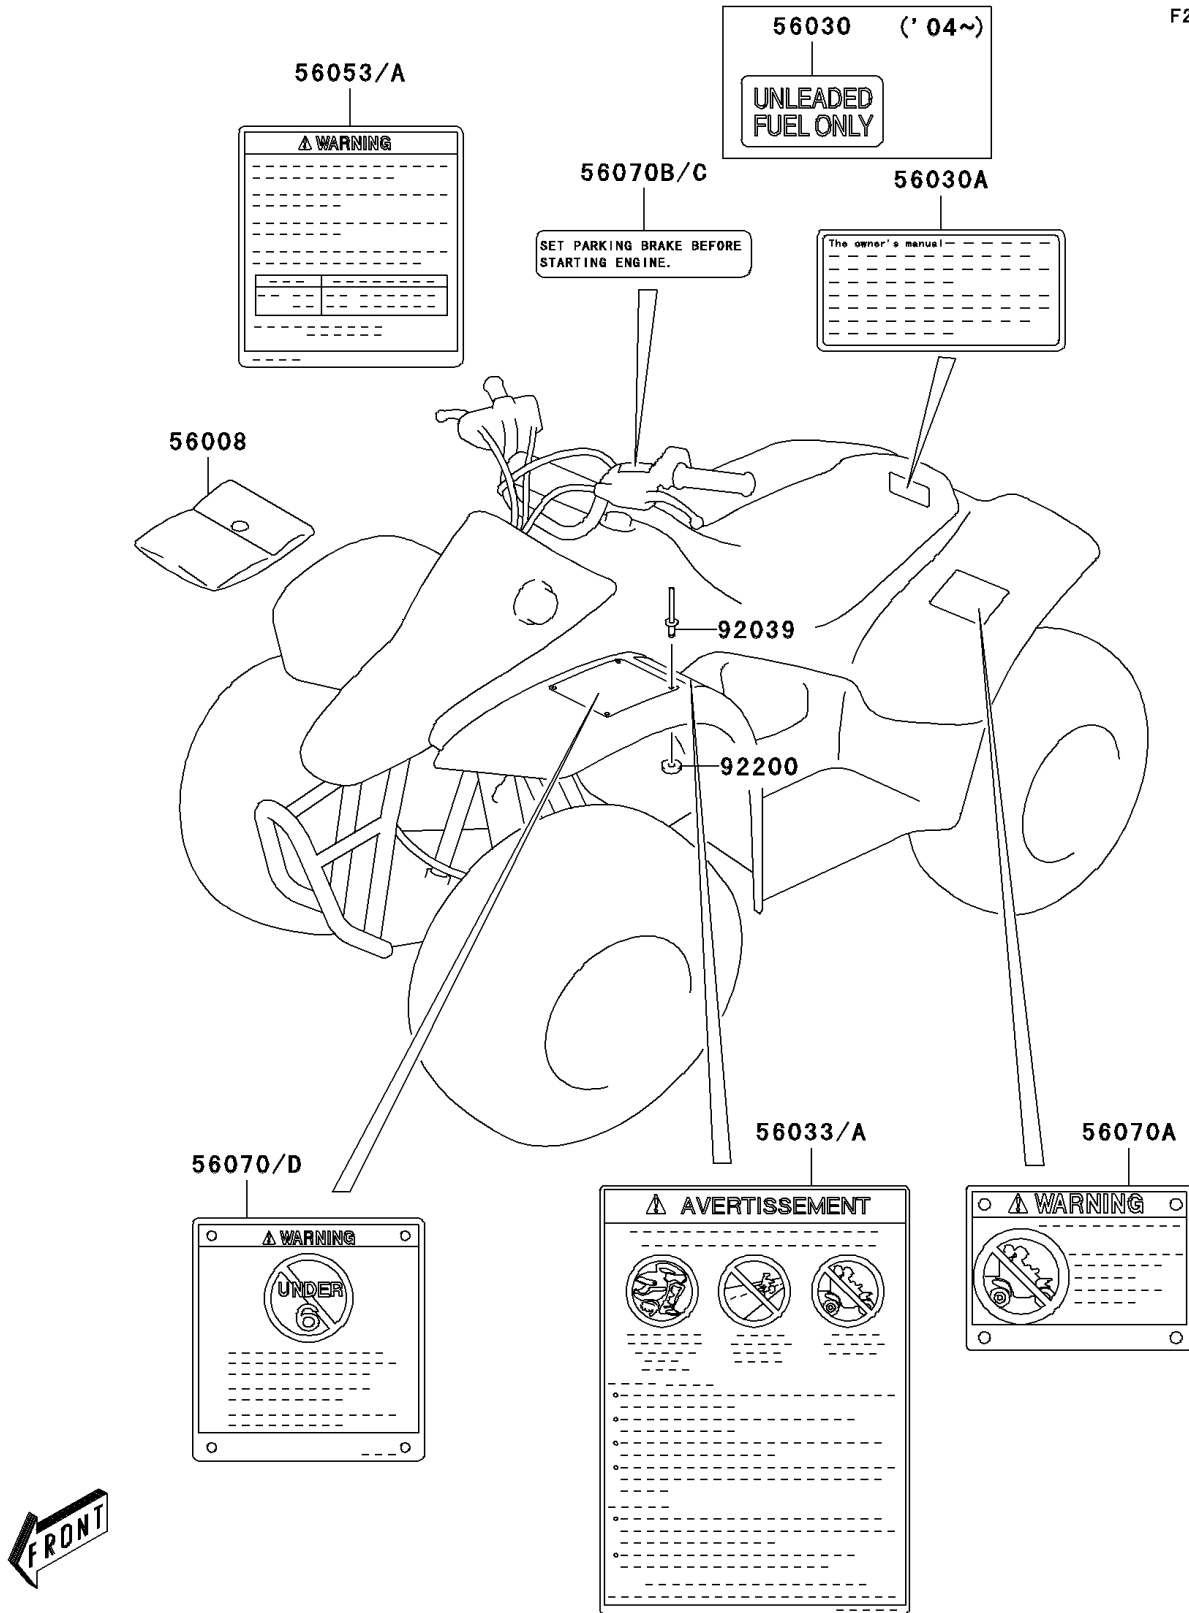

2005 KFX50 PARTS DIAGRAM

Labels

F2860

2005 KFX50 PARTS LIST

Labels

ITEM NAME	PART NUMBER	QUANTITY
BAG,OWNER'S MANUAL (Ref # 56008)	56008-S004	1
LABEL-MANUAL,GENERAL WARNING (Ref # 56033)	56033-S007	1
LABEL-SPECIFICATION,TIRE (Ref # 56053)	56053-S001	1
LABEL-WARNING,AGE,6 (Ref # 56070)	56070-S002	1
LABEL-WARNING,NO PASSENGER (Ref # 56070A)	56070-S003	1
LABEL-WARNING,PARKING BRAKE (Ref # 56070B)	56070-S004	1
RIVET,WARNING LABEL (Ref # 92039)	92039-S008	18
WASHER (Ref # 92200)	92200-S094	18
LABEL,UNLEADED FUEL (Ref # 56030)	56030-S006	1
LABEL,MANUAL NOTICE (Ref # 56030A)	56030-S009	1
LABEL-MANUAL,GENERAL (Ref # 56033A)	56033-S009	1
LABEL-SPECIFICATION,TIRE (Ref # 56053A)	56053-S003	1
LABEL-WARNING,PARKING (Ref # 56070C)	56070-S006	1
LABEL-WARNING (Ref # 56070D)	56070-S007	1