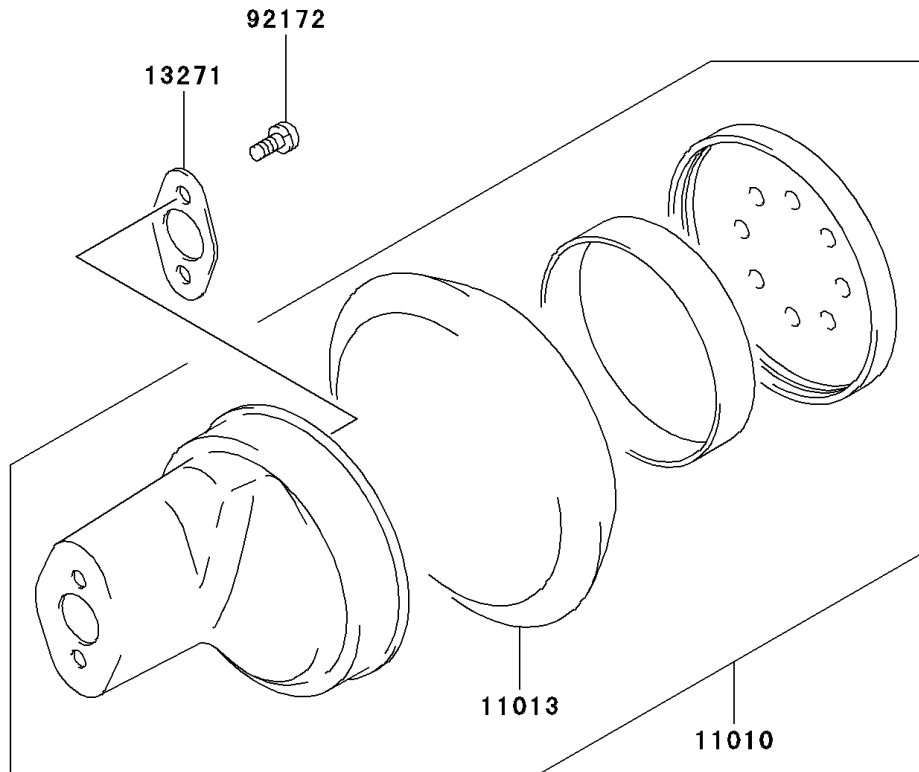

2006 KFX50 PARTS DIAGRAM

Air Cleaner

E1130

2006 KFX50 PARTS LIST

Air Cleaner

ITEM NAME	PART NUMBER	QUANTITY
FILTER-ASSY-AIR (Ref # 11010)	11010-S004	1
ELEMENT-AIR FILTER (Ref # 11013)	11013-S005	1
PLATE,AIR CLEANER (Ref # 13271)	13271-S026	1
CLAMP,L=45 (Ref # 92171)	92171-S132	1
SCREW,AIR CLEANER (Ref # 92172)	92172-S127	2