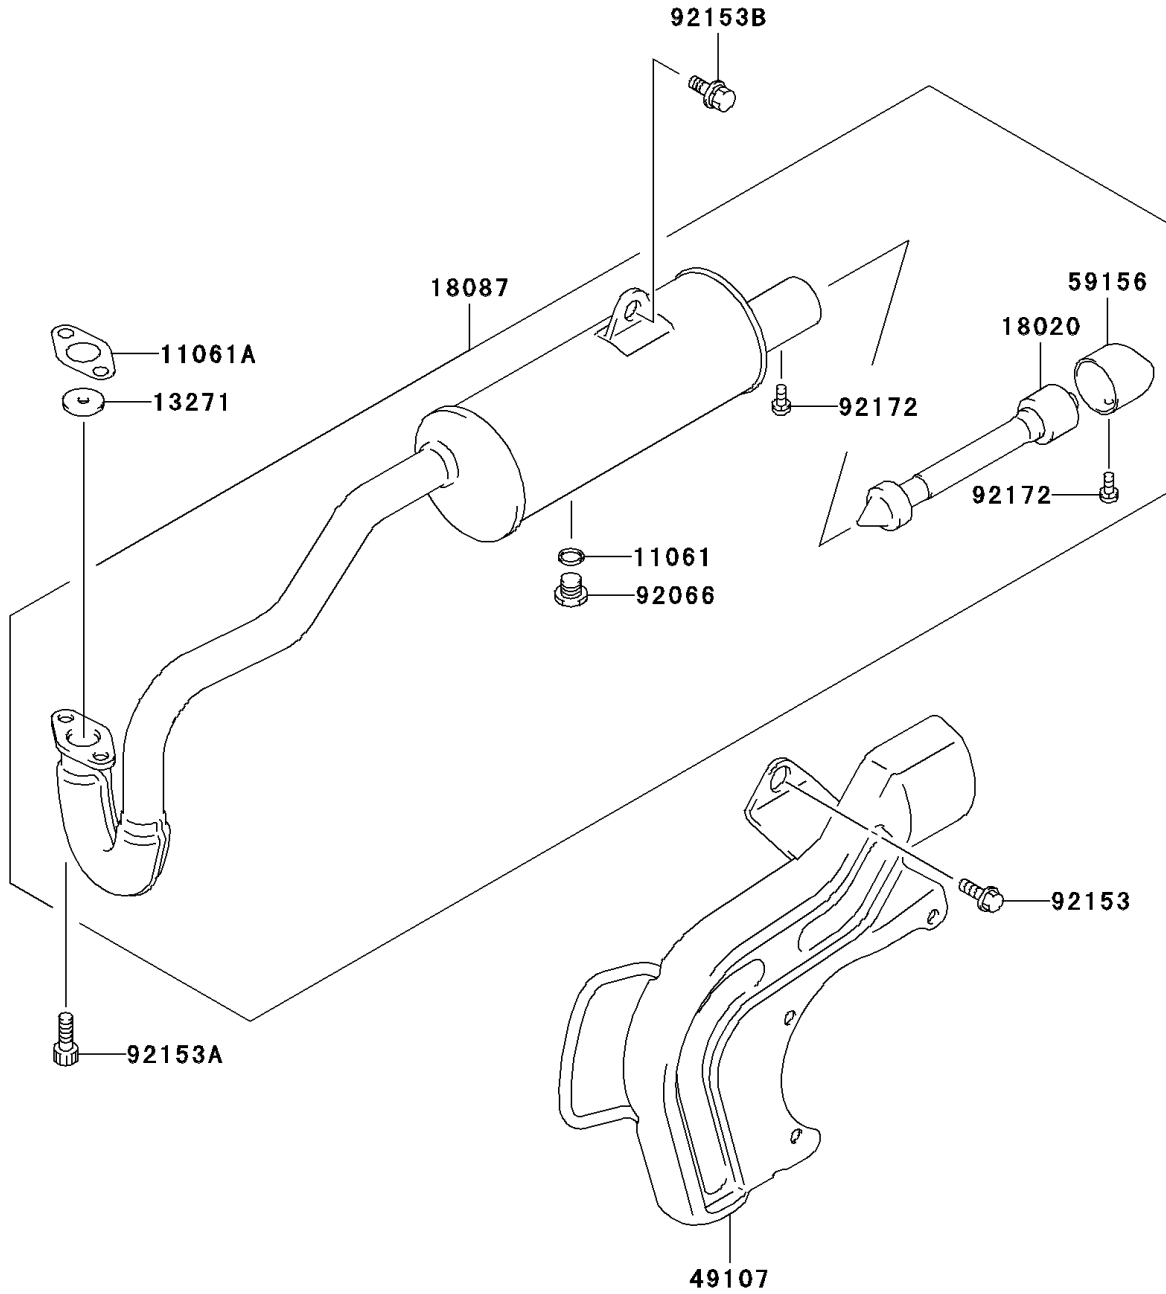

2006 KFX50 PARTS DIAGRAM

Muffler(s)

E1140

2006 KFX50 PARTS LIST

Muffler(s)

ITEM NAME	PART NUMBER	QUANTITY
GASKET,12X16X2 (Ref # 11061)	11061-S005	1
GASKET,EXHAUST PIPE (Ref # 11061A)	11061-S081	1
PLATE,EXHAUST PIPE (Ref # 13271)	13271-S027	1
BAFFLE (Ref # 18020)	18020-S001	1
MUFFLER (Ref # 18087)	18087-S002	1
COVER-EXHAUST PIPE (Ref # 49107)	49107-S002	1
PIPE-TAIL (Ref # 59156)	59156-S001	1
PLUG (Ref # 92066)	92066-S015	1
BOLT (Ref # 92153)	92153-S001	2
BOLT (Ref # 92153A)	92153-S024	2
BOLT,MUFFLER (Ref # 92153B)	92153-S194	1
SCREW,MUFFLER TAIL (Ref # 92172)	92172-S129	2