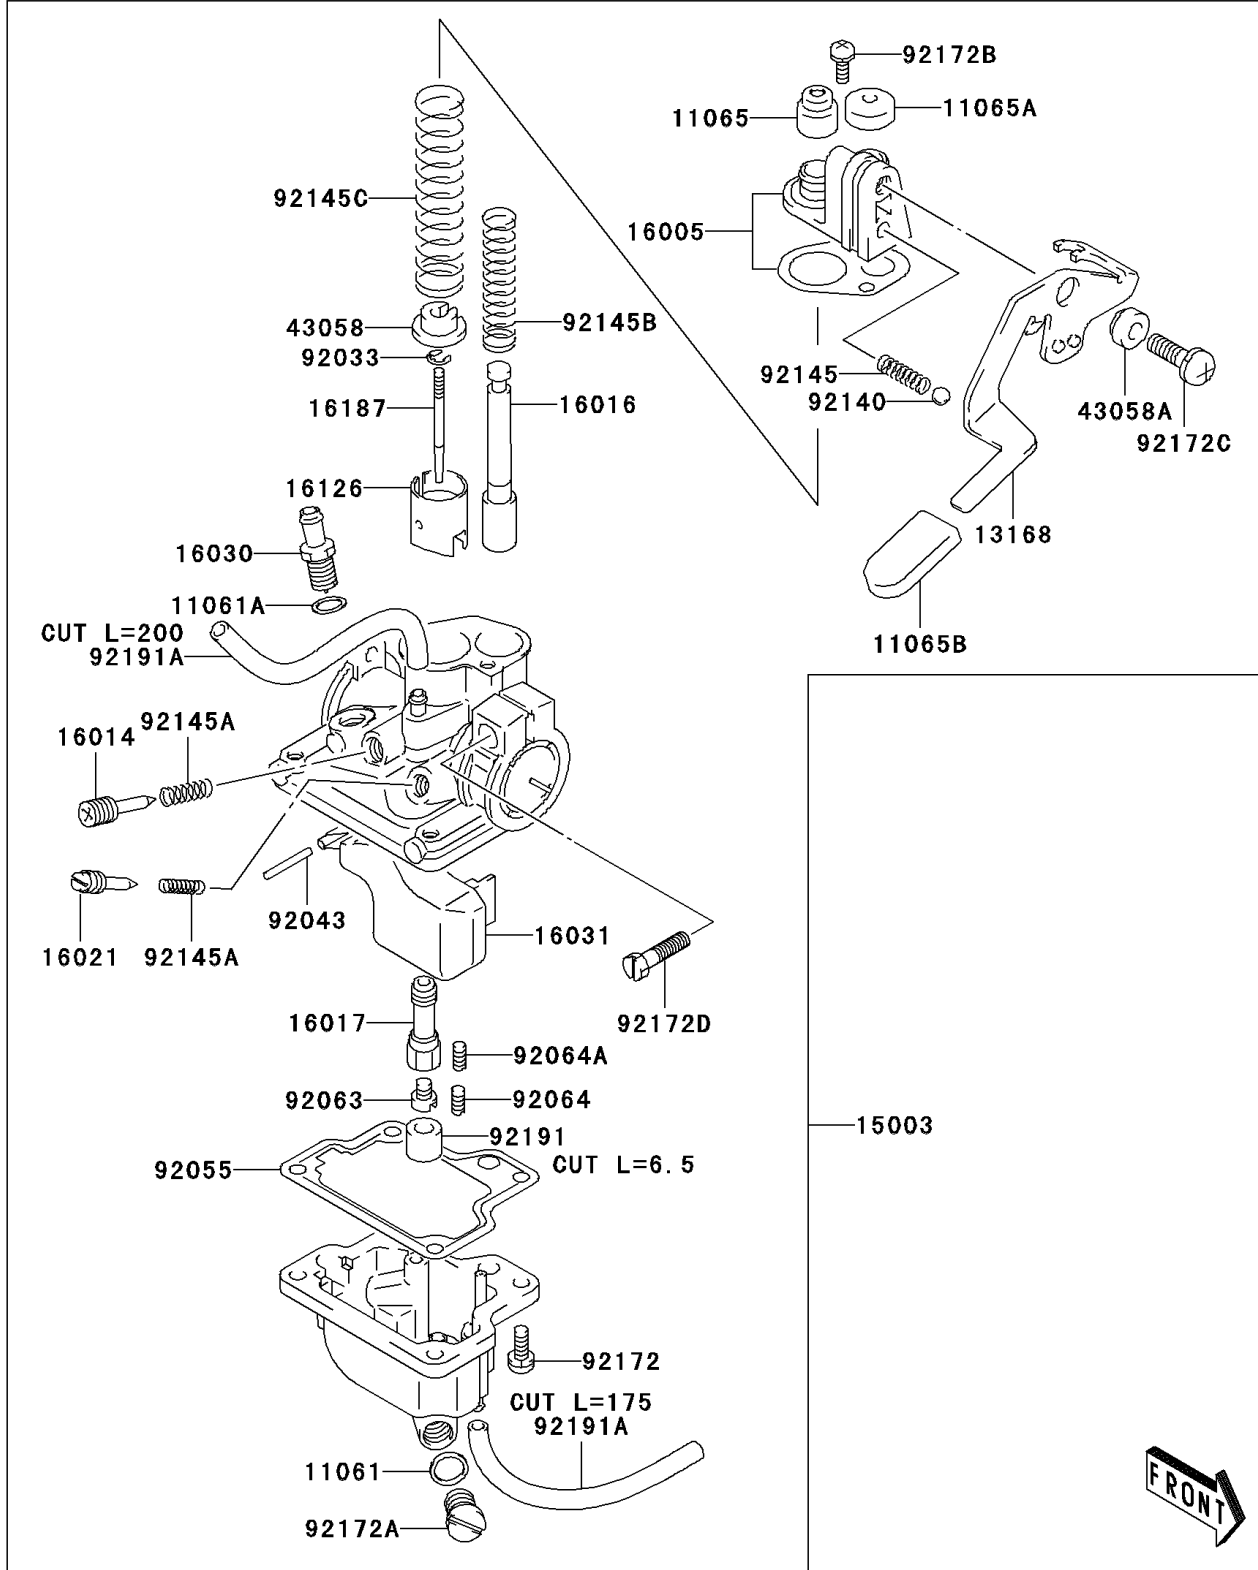

# 2006 KFX50 PARTS DIAGRAM

Carburetor

E1611

## 2006 KFX50 PARTS LIST

### Carburetor

ITEM NAME	PART NUMBER	QUANTITY
GASKET (Ref # 11061)	11061-S048	1
GASKET (Ref # 11061A)	11061-S049	1
CAP (Ref # 11065)	11065-S020	1
CAP,STARTER (Ref # 11065A)	11065-S021	1
CAP,LEVER (Ref # 11065B)	11065-S043	1
LEVER,STARTER (Ref # 13168)	13168-S002	1
CARBURETOR-ASSY (Ref # 15003)	15003-S004	1
TOP-CHAMBER (Ref # 16005)	16005-S009	1
SCREW-PILOT AIR (Ref # 16014)	16014-S004	1
PLUNGER (Ref # 16016)	16016-S004	1
JET-NEEDLE,E-6 (Ref # 16017)	16017-S003	1
SCREW-THROTTLE STOP (Ref # 16021)	16021-S003	1
VALVE-FLOAT (Ref # 16030)	16030-S004	1
FLOAT (Ref # 16031)	16031-S004	1
VALVE,CA 3.0 (Ref # 16126)	16126-S006	1
NEEDLE-JET,3E3-4 (Ref # 16187)	16187-S005	1
RING,THROTTLE VALVE SPRING (Ref # 43058)	43058-S003	1
RING (Ref # 43058A)	43058-S004	1
RING-SNAP,NEEDLE (Ref # 92033)	92033-S025	1
PIN (Ref # 92043)	92043-S027	1
RING-O,FLOAT CHAMBER (Ref # 92055)	92055-S039	1
JET-MAIN,#55 (Ref # 92063)	92063-S003	1
JET-PILOT,#0.38 (Ref # 92064)	92064-S004	1
JET-PILOT,#15 (Ref # 92064A)	92064-S005	1
BALL (Ref # 92140)	92140-S002	1
SPRING,STARTER SHAFT (Ref # 92145)	92145-S012	1
SPRING (Ref # 92145A)	92145-S060	2
SPRING,STARTER VALVE (Ref # 92145B)	92145-S061	1
SPRING,THROTTLE VALVE (Ref # 92145C)	92145-S062	1

### Carburetor

ITEM NAME	PART NUMBER	QUANTITY
SCREW,OIL PUMP (Ref # 92172)	92172-S121	4
SCREW (Ref # 92172A)	92172-S124	1
SCREW (Ref # 92172B)	92172-S125	2
SCREW (Ref # 92172C)	92172-S126	1
SCREW (Ref # 92172D)	92172-S246	1
TUBE,VACUUM (Ref # 92191)	92191-S038	1
TUBE (Ref # 92191A)	92191-S041	2