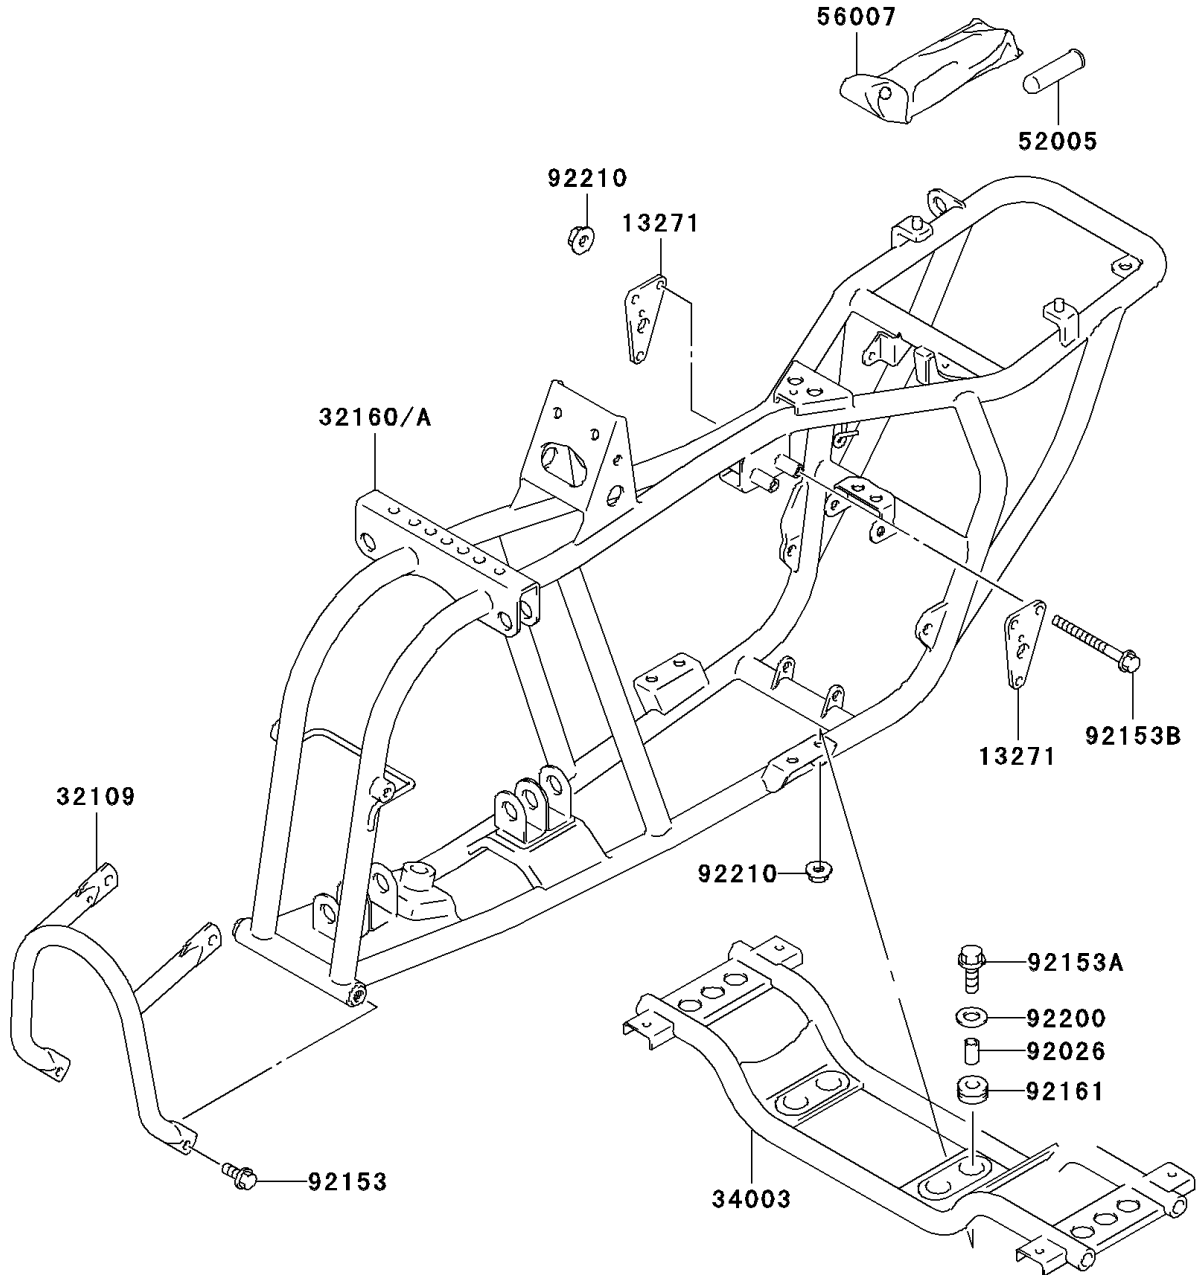

2006 KFX50 PARTS DIAGRAM

Frame

F2120

2006 KFX50 PARTS LIST

Frame

ITEM NAME	PART NUMBER	QUANTITY
PLATE,ENGINE MTG,RH (Ref # 13271)	13271-S030	2
GRIP-FRAME,FR (Ref # 32109)	32109-S003	1
HOLDER-STEP (Ref # 34003)	34003-S002	1
GAUGE,AIR (Ref # 52005)	52005-S005	1
TOOL-KIT (Ref # 56007)	56007-S003	1
SPACER,FOOTREST (Ref # 92026)	92026-S057	4
BOLT (Ref # 92153)	92153-S015	4
BOLT (Ref # 92153A)	92153-S016	4
BOLT,L=70 (Ref # 92153B)	92153-S190	2
DAMPER,FOOTREST (Ref # 92161)	92161-S066	4
WASHER,FOOTREST (Ref # 92200)	92200-S093	4
NUT (Ref # 92210)	92210-S029	6
FRAME-COMP,BLACK (Ref # 32160)	32160-S004-503	1
FRAME-COMP,BLACK (Ref # 32160A)	32160-S007-503	1