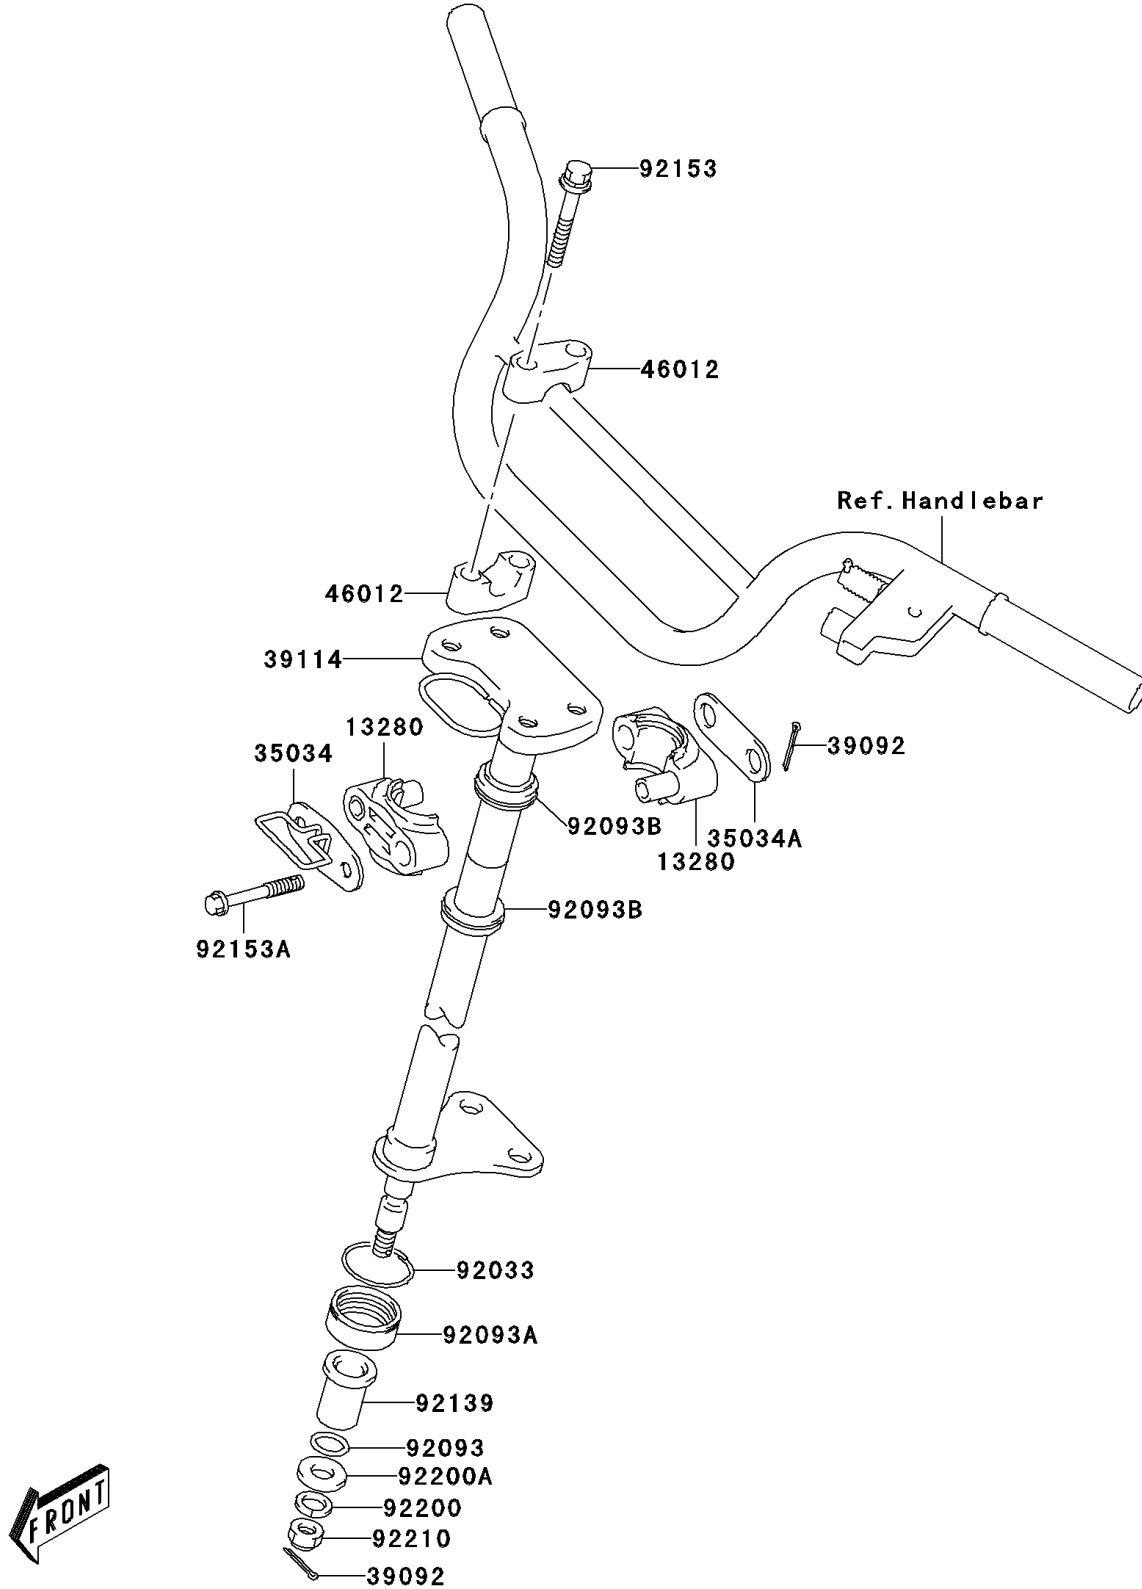

2006 KFX50 PARTS DIAGRAM

Steering Shaft

F2121

2006 KFX50 PARTS LIST

Steering Shaft

ITEM NAME	PART NUMBER	QUANTITY
HOLDER,STEERING SHAFT (Ref # 13280)	13280-S016	2
REINFORCE,STEERING HOLDER (Ref # 35034)	35034-S001	1
REINFORCE,STEERING HOLDER (Ref # 35034A)	35034-S002	1
PIN-HAIR,COTTER (Ref # 39092)	39092-S005	3
SHAFT-COMP-STRG (Ref # 39114)	39114-S001	1
HOLDER-HANDLE (Ref # 46012)	46012-S002	4
RING-SNAP,STEERING SHAFT (Ref # 92033)	92033-S029	1
SEAL (Ref # 92093)	92093-S008	1
SEAL,STEERING SHAFT DUST (Ref # 92093A)	92093-S016	1
SEAL,STEERING SHAFT (Ref # 92093B)	92093-S020	2
BUSHING,STEERING SHAFT (Ref # 92139)	92139-S011	1
BOLT,HANDLE CLAMP (Ref # 92153)	92153-S199	4
BOLT,STEERING SHAFT HOLDER (Ref # 92153A)	92153-S200	2
WASHER,STEERING SHAFT,LWR (Ref # 92200)	92200-S096	1
WASHER,10.5X25X3.2 (Ref # 92200A)	92200-S280	1
NUT,STEERING SHAFT (Ref # 92210)	92210-S071	1