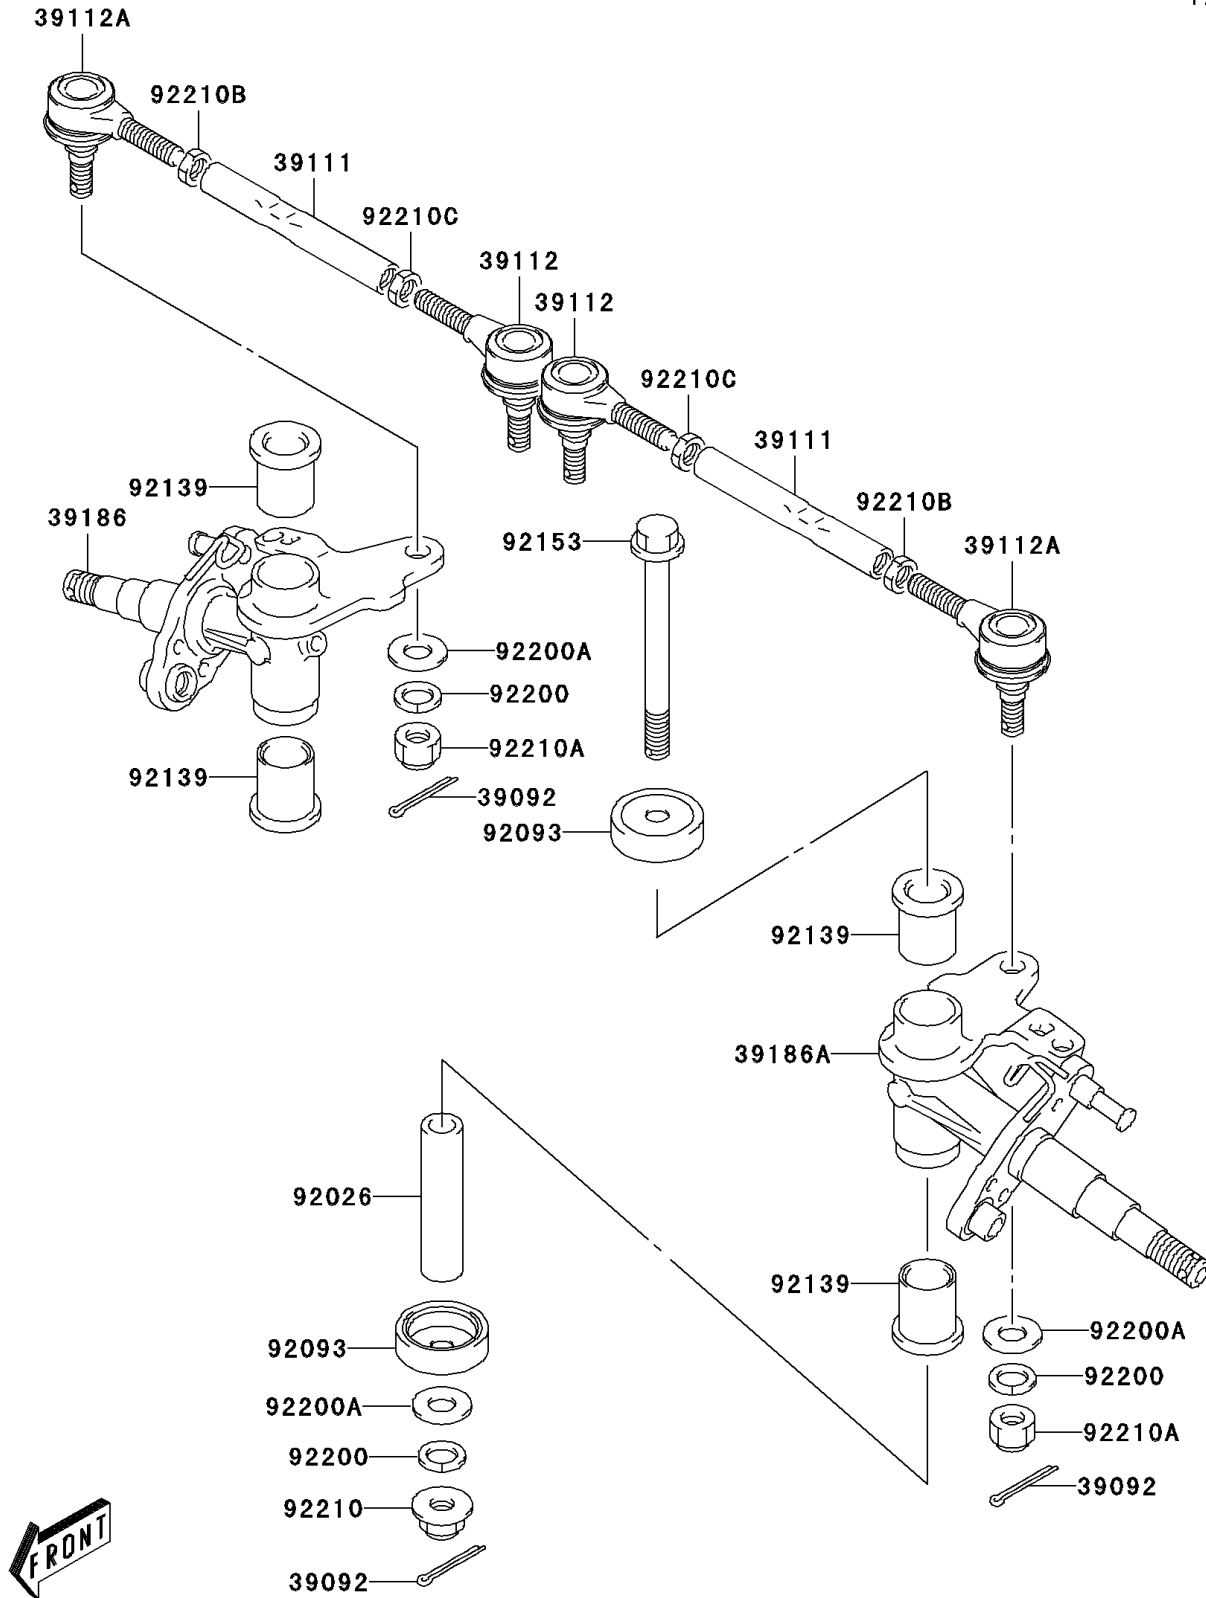

# 2006 KFX50 PARTS DIAGRAM

## Knuckle Arm

F2145

## 2006 KFX50 PARTS LIST

### Knuckle Arm

ITEM NAME	PART NUMBER	QUANTITY
PIN-HAIR,COTTER (Ref # 39092)	39092-S005	6
ROD-TIE,STEERING (Ref # 39111)	39111-S002	2
RODEND-TIE,RH (Ref # 39112)	39112-S001	2
RODEND-TIE,LH (Ref # 39112A)	39112-S002	2
KNUCKLE,RH (Ref # 39186)	39186-S001	1
KNUCKLE,LH (Ref # 39186A)	39186-S002	1
SPACER (Ref # 92026)	92026-S060	2
SEAL,KNUCKLE ARM DUST (Ref # 92093)	92093-S017	4
BUSHING (Ref # 92139)	92139-S013	4
BOLT,KNUCKLE ARM (Ref # 92153)	92153-S202	2
WASHER,STEERING SHAFT,LWR (Ref # 92200)	92200-S096	6
WASHER,ROD-END (Ref # 92200A)	92200-S097	6
NUT (Ref # 92210)	92210-S036	2
NUT,STEERING SHAFT (Ref # 92210A)	92210-S071	4
NUT,TIE-ROD (Ref # 92210B)	92210-S072	2
NUT,TIE-ROD (Ref # 92210C)	92210-S073	2