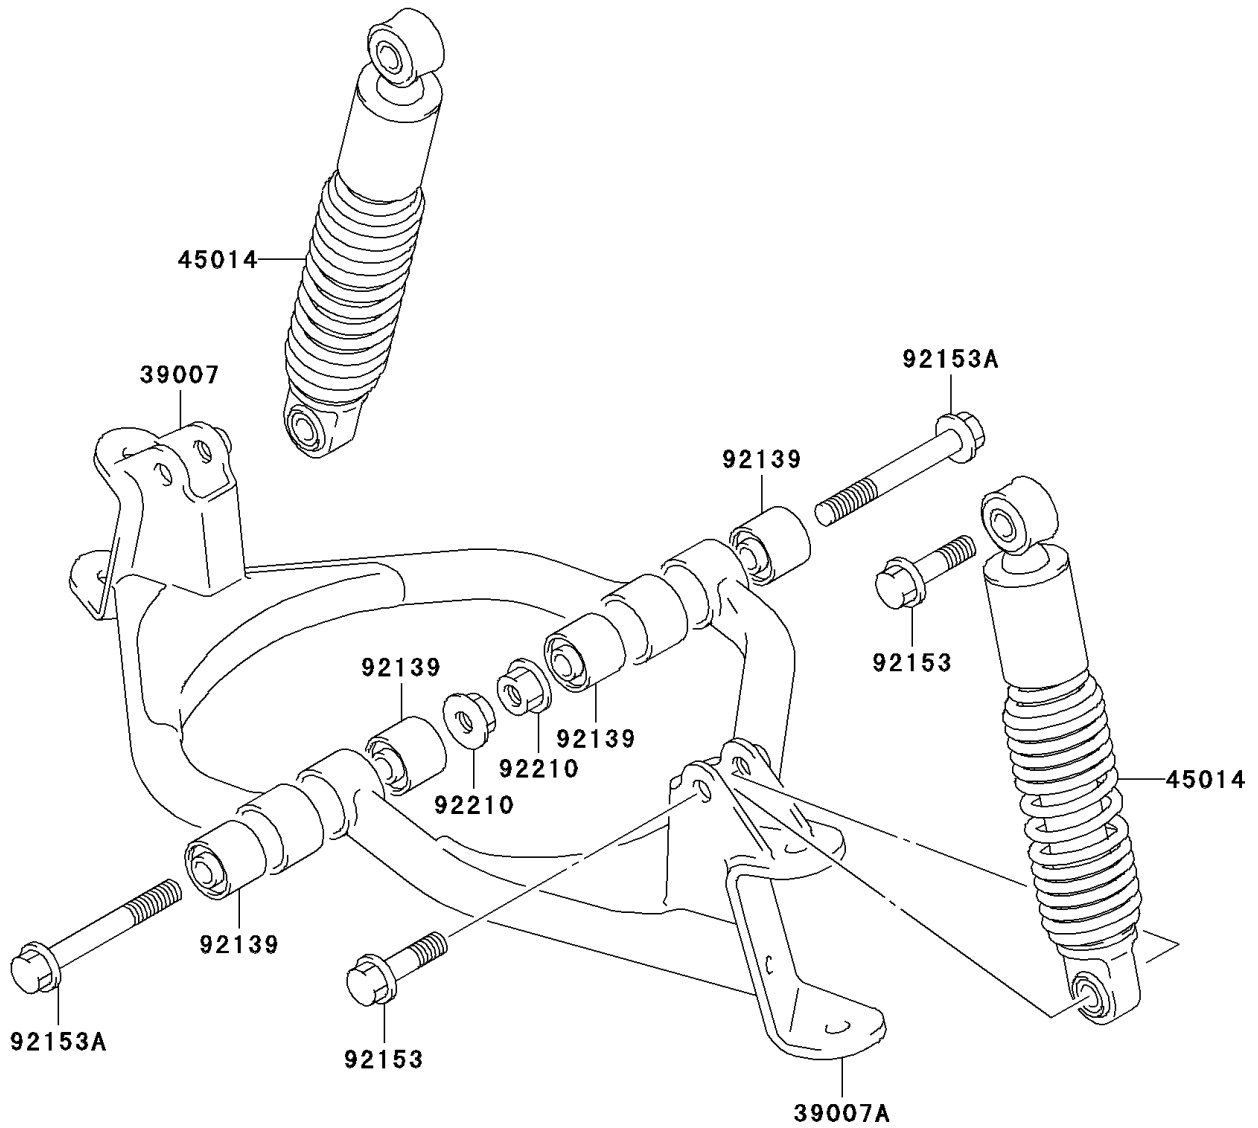

2006 KFX50 PARTS DIAGRAM

Front Suspension

F2152

2006 KFX50 PARTS LIST

Front Suspension

ITEM NAME	PART NUMBER	QUANTITY
ARM-SUSP,RH,BLACK (Ref # 39007)	39007-S003-503	1
ARM-SUSP,LH,BLACK (Ref # 39007A)	39007-S004-503	1
SHOCKABSORBER,FR,L.GREEN (Ref # 45014)	45014-S030-535	2
BUSHING,SUSPENSION ARM (Ref # 92139)	92139-S014	4
BOLT,10X37 (Ref # 92153)	92153-S033	4
BOLT,SUSPENSION ARM (Ref # 92153A)	92153-S201	2
NUT,SUSPENSION ARM (Ref # 92210)	92210-S074	2