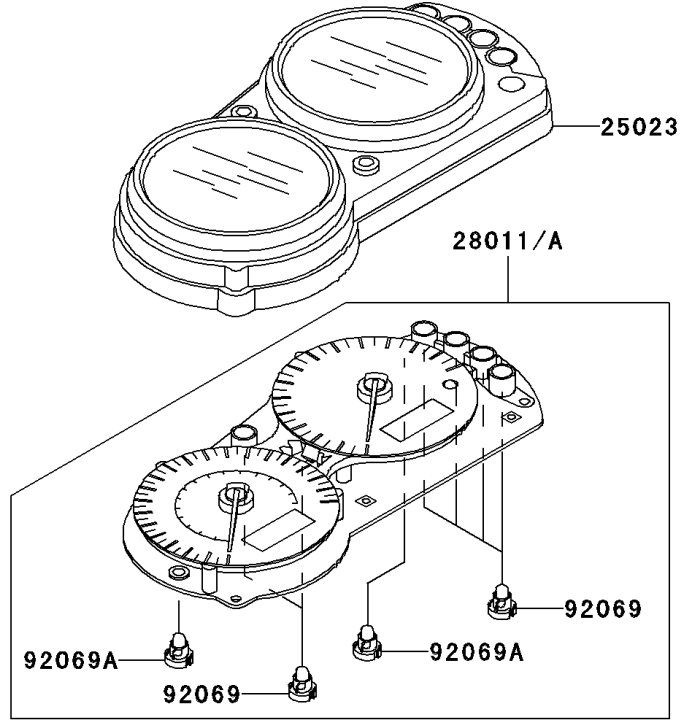

# 2007 ZZR600 PARTS DIAGRAM

Meter(s)

F2530

## 2007 ZZR600 PARTS LIST

Meter(s)

ITEM NAME	PART NUMBER	QUANTITY
COVER,METER HOUSING (Ref # 14091)	14091-1160	1
COVER-METER CASE,UPP (Ref # 25023)	25023-1253	1
SCREW,4X16,BLACK (Ref # 92009)	92009-1158	5
BULB,T3.4,12V1.1W (Ref # 92069)	92069-1110	6
BULB,T3,12V0.7W (Ref # 92069A)	92069-1113	2
DAMPER (Ref # 92075)	92075-1435	3
NUT,5MM (Ref # 92210)	92210-1124	3
METER,SPEED&TACHO,KPH (Ref # 28011)	28011-1201	1
METER,SPEED&TACHO,MPH (Ref # 28011A)	28011-1203	1