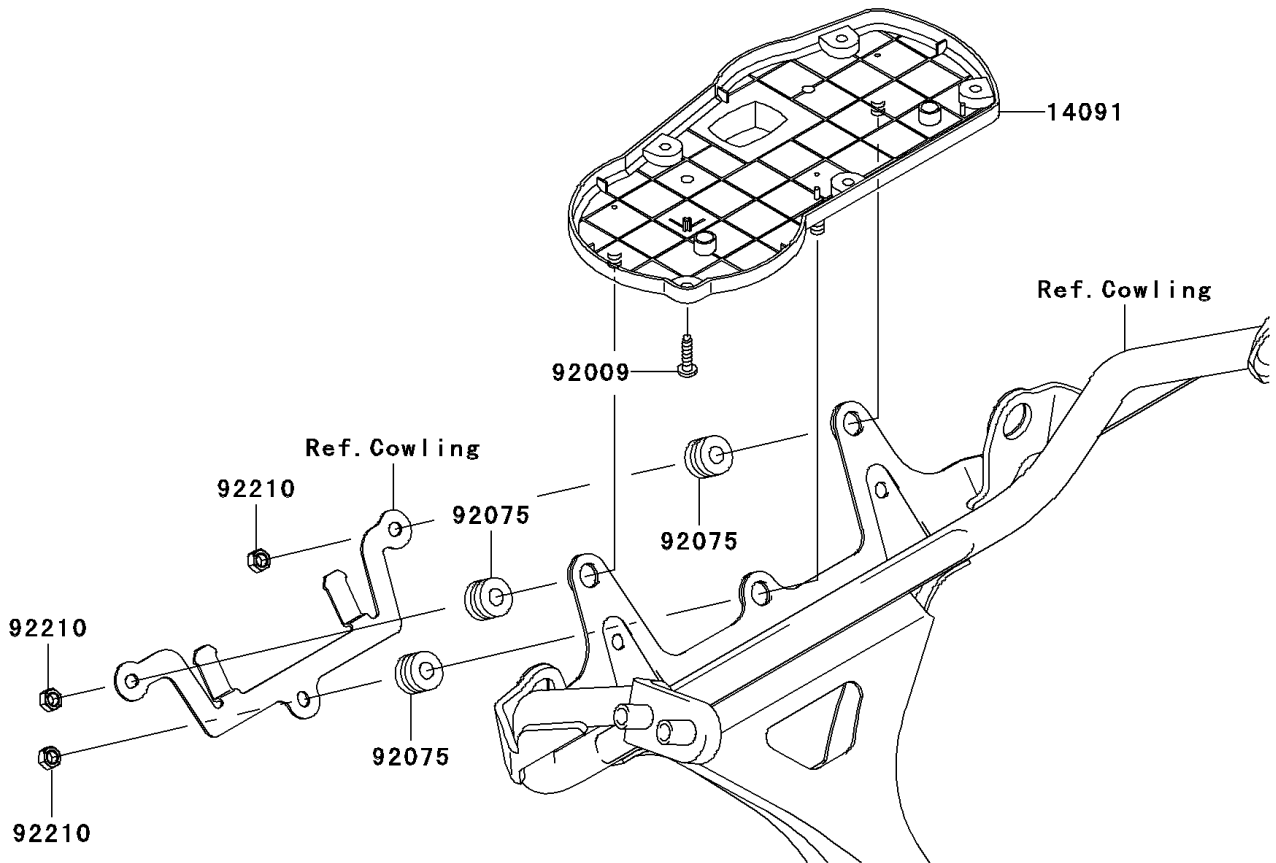

# 2007 ZZR600 PARTS DIAGRAM

Meter(s)

F2530

## 2007 ZZR600 PARTS LIST

Meter(s)

ITEM NAME	PART NUMBER	QUANTITY
COVER,METER HOUSING (Ref # 14091)	14091-1160	1
COVER-METER CASE,UPP (Ref # 25023)	25023-1253	1
SCREW,4X16,BLACK (Ref # 92009)	92009-1158	5
BULB,T3.4,12V1.1W (Ref # 92069)	92069-1110	6
BULB,T3,12V0.7W (Ref # 92069A)	92069-1113	2
DAMPER (Ref # 92075)	92075-1435	3
NUT,5MM (Ref # 92210)	92210-1124	3
METER,SPEED&TACHO,KPH (Ref # 28011)	28011-1201	1
METER,SPEED&TACHO,MPH (Ref # 28011A)	28011-1203	1