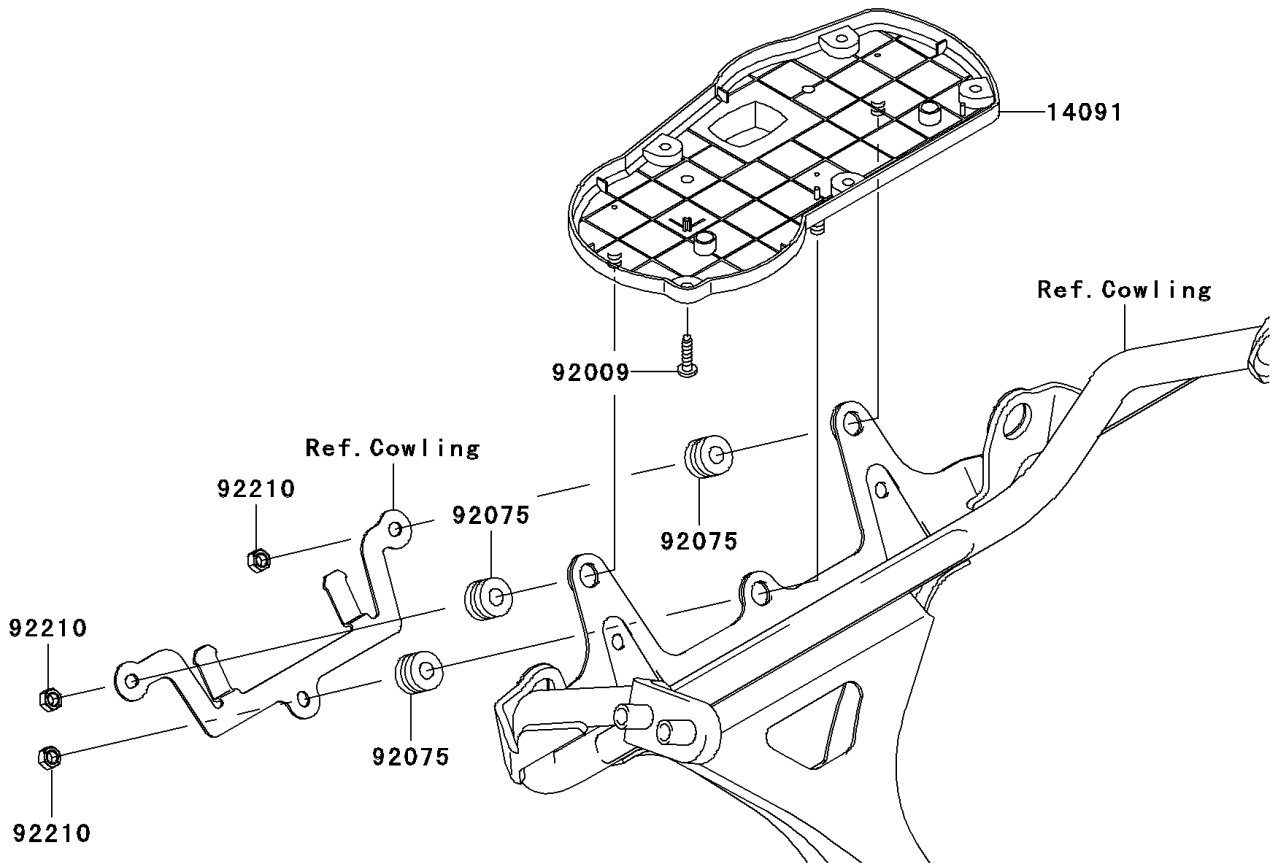

# 2008 ZZR® 600 PARTS DIAGRAM

Meter(s)

F2530

## 2008 ZZR® 600 PARTS LIST

Meter(s)

| ITEM NAME                            | PART NUMBER | QUANTITY |
|--------------------------------------|-------------|----------|
| COVER,METER HOUSING (Ref # 14091)    | 14091-1160  | 1        |
| COVER-METER CASE,UPP (Ref # 25023)   | 25023-1253  | 1        |
| SCREW,4X16,BLACK (Ref # 92009)       | 92009-1158  | 5        |
| BULB,T3.4,12V1.1W (Ref # 92069)      | 92069-1110  | 6        |
| BULB,T3,12V0.7W (Ref # 92069A)       | 92069-1113  | 2        |
| DAMPER (Ref # 92075)                 | 92075-1435  | 3        |
| NUT,5MM (Ref # 92210)                | 92210-1124  | 3        |
| METER,SPEED&TACHO,KPH (Ref # 28011)  | 28011-1201  | 1        |
| METER,SPEED&TACHO,MPH (Ref # 28011A) | 28011-1203  | 1        |