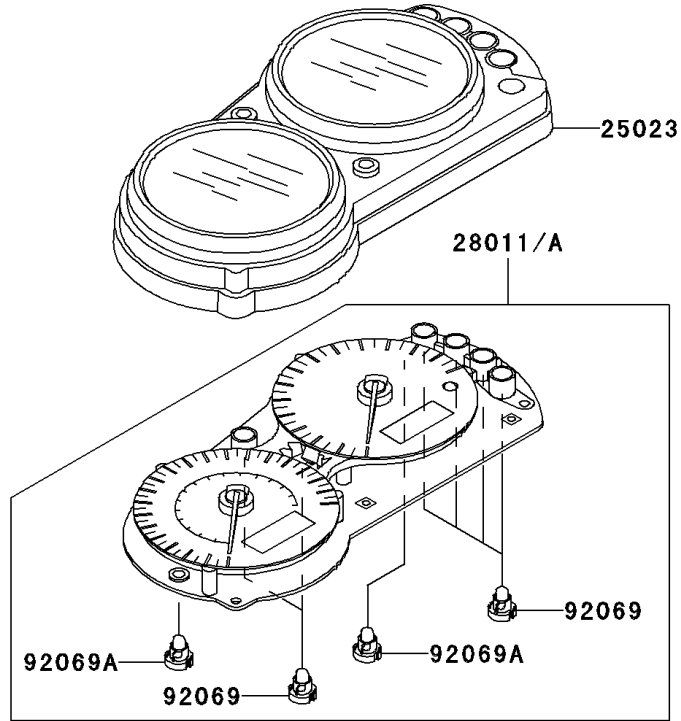

# 2008 ZZR® 600 PARTS DIAGRAM

Meter(s)

F2530

## 2008 ZZR® 600 PARTS LIST

Meter(s)

| ITEM NAME                            | PART NUMBER | QUANTITY |
|--------------------------------------|-------------|----------|
| COVER,METER HOUSING (Ref # 14091)    | 14091-1160  | 1        |
| COVER-METER CASE,UPP (Ref # 25023)   | 25023-1253  | 1        |
| SCREW,4X16,BLACK (Ref # 92009)       | 92009-1158  | 5        |
| BULB,T3.4,12V1.1W (Ref # 92069)      | 92069-1110  | 6        |
| BULB,T3,12V0.7W (Ref # 92069A)       | 92069-1113  | 2        |
| DAMPER (Ref # 92075)                 | 92075-1435  | 3        |
| NUT,5MM (Ref # 92210)                | 92210-1124  | 3        |
| METER,SPEED&TACHO,KPH (Ref # 28011)  | 28011-1201  | 1        |
| METER,SPEED&TACHO,MPH (Ref # 28011A) | 28011-1203  | 1        |