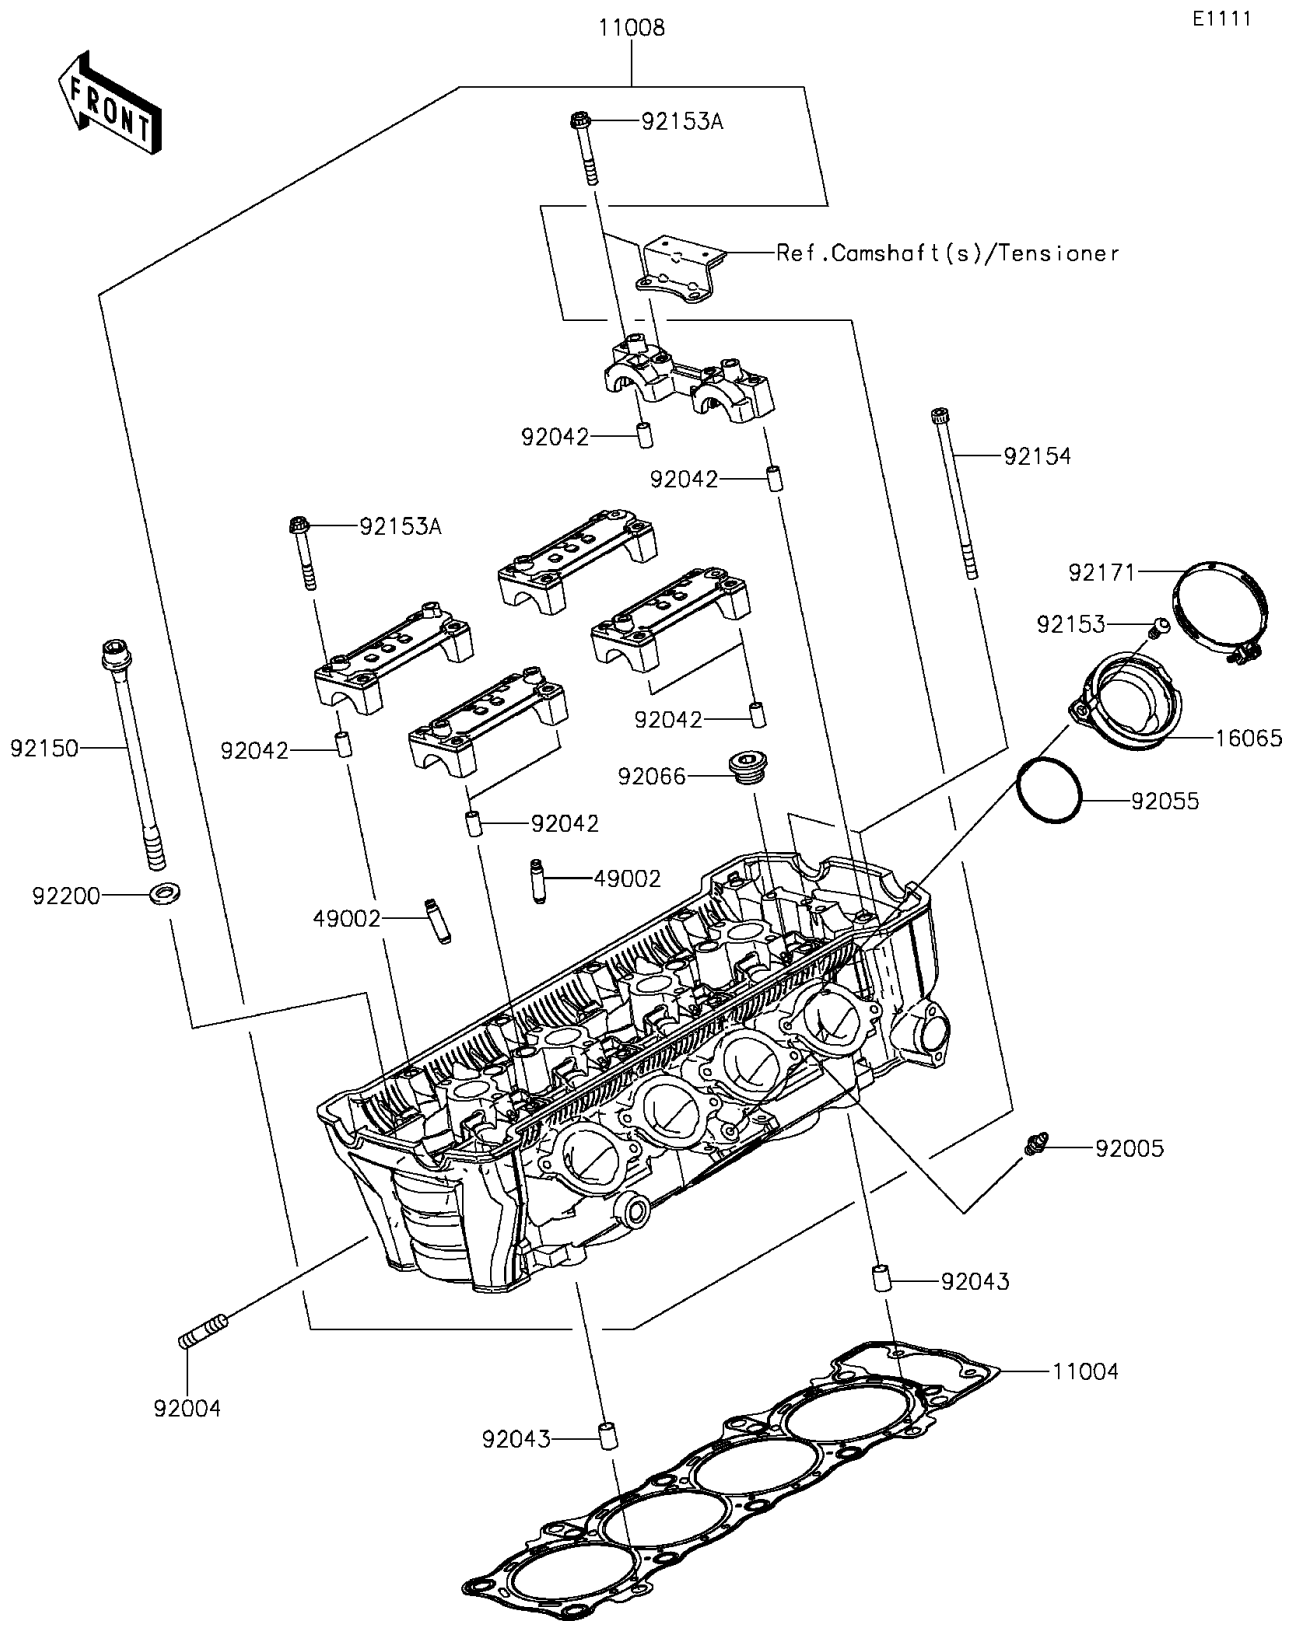

2015 VERSYS® 1000 ABS PARTS DIAGRAM

Cylinder Head

E1111

2015 VERSYS® 1000 ABS PARTS LIST

Cylinder Head

ITEM NAME	PART NUMBER	QUANTITY
GASKET-HEAD (Ref # 11004)	11004-0084	1
HEAD-COMP-CYLINDER (Ref # 11008)	11008-0838	1
HOLDER-CARBURETOR (Ref # 16065)	16065-0067	4
GUIDE-VALVE (Ref # 49002)	49002-0009	16
STUD,8X18 (Ref # 92004)	92004-0049	8
FITTING (Ref # 92005)	92005-1273	1
PIN,DOWEL,6.3X8X14 (Ref # 92042)	92042-007	10
PIN,8.2X10X14 (Ref # 92043)	92043-1264	2
RING-O,42X1.9 (Ref # 92055)	92055-1536	4
PLUG,18X10 (Ref # 92066)	92066-0016	5
BOLT,10X165 (Ref # 92150)	92150-1368	10
BOLT,TORX,6X14 (Ref # 92153)	92153-0406	8
BOLT,SOCKET,6X45 (Ref # 92153A)	92153-0656	20
BOLT,SOCKET,6X115 (Ref # 92154)	92154-0205	2
CLAMP,60MM (Ref # 92171)	92171-0729	4
WASHER,10.2X18.4X1.8 (Ref # 92200)	92200-1691	10