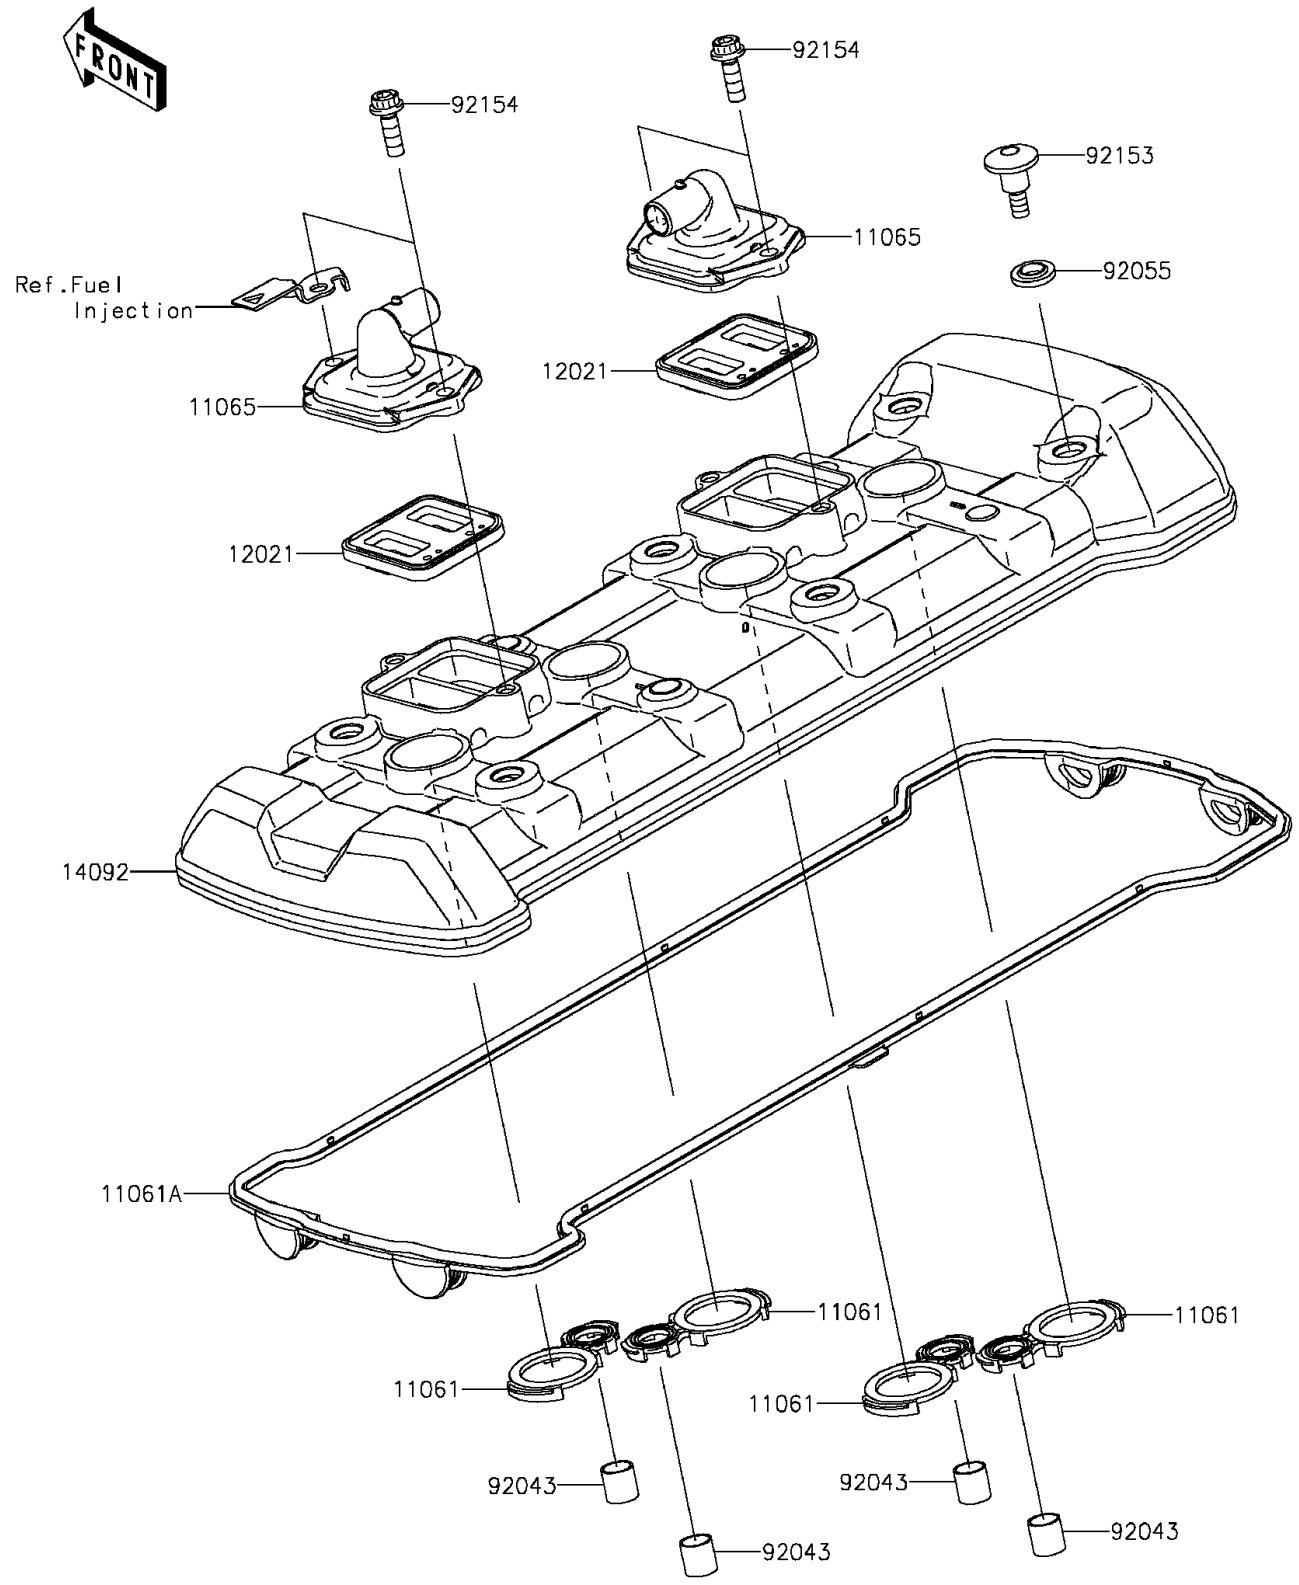

2015 VERSYS® 1000 ABS PARTS DIAGRAM

Cylinder Head Cover

E1112

2015 VERSYS® 1000 ABS PARTS LIST

Cylinder Head Cover

ITEM NAME	PART NUMBER	QUANTITY
GASKET,SPARK PLUG (Ref # 11061)	11061-0104	4
GASKET,HEAD COVER (Ref # 11061A)	11061-0914	1
CAP,HEAD COVER (Ref # 11065)	11065-0328	2
VALVE-ASSY-REED (Ref # 12021)	12021-0016	2
COVER,HEAD (Ref # 14092)	14092-0831	1
PIN,10.1X12X14 (Ref # 92043)	92043-4009	4
RING-O (Ref # 92055)	92055-0785	6
BOLT,SOCKET,6X22.5 (Ref # 92153)	92153-1779	6
BOLT,SOCKET,6X18 (Ref # 92154)	92154-0351	4