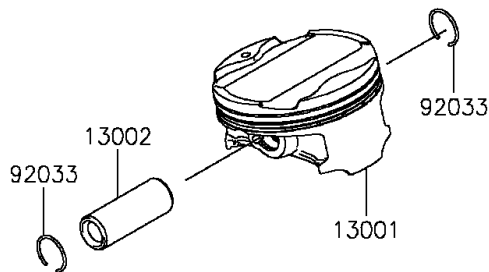

2015 VERSYS® 1000 ABS PARTS DIAGRAM

Cylinder/Piston(s)

E1120

2015 VERSYS® 1000 ABS PARTS LIST

Cylinder/Piston(s)

ITEM NAME	PART NUMBER	QUANTITY
CYLINDER-ENGINE (Ref # 11005)	11005-0648	1
GASKET,CYLINDER BASE (Ref # 11061)	11061-0402	1
PISTON-ENGINE (Ref # 13001)	13001-0729	4
PIN-PISTON (Ref # 13002)	13002-0004	4
RING-SET-PISTON (Ref # 13008)	13008-0039	4
RING-SNAP (Ref # 92033)	92033-1054	8