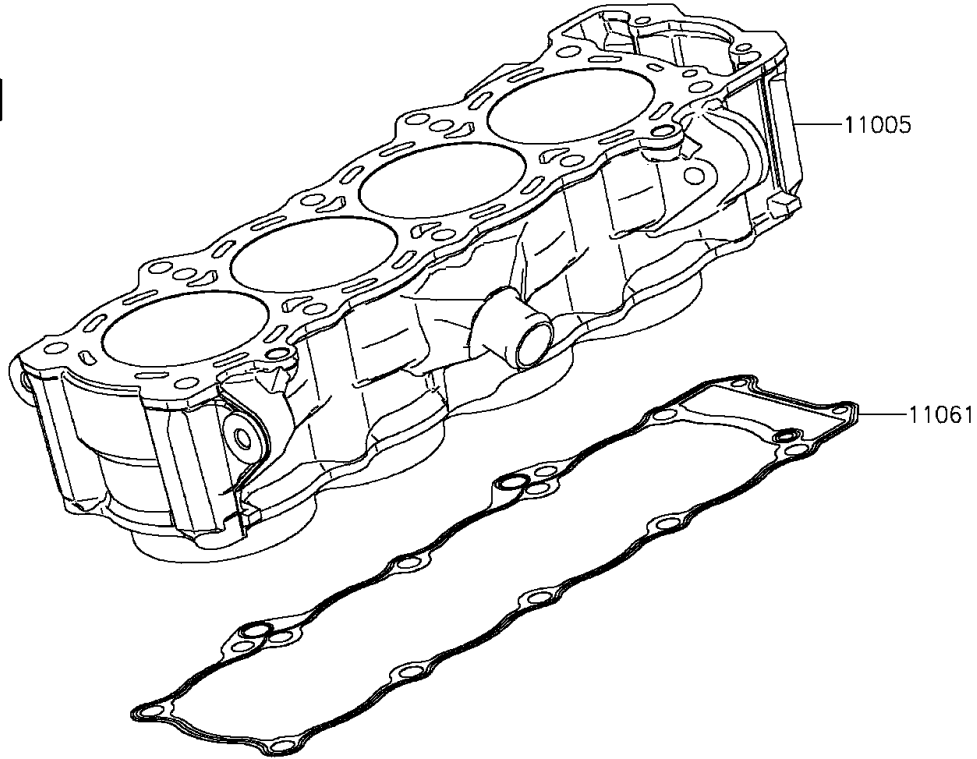

2015 VERSYS® 1000 ABS PARTS DIAGRAM

Cylinder/Piston(s)

E1120

2015 VERSYS® 1000 ABS PARTS LIST

Cylinder/Piston(s)

ITEM NAME	PART NUMBER	QUANTITY
CYLINDER-ENGINE (Ref # 11005)	11005-0648	1
GASKET,CYLINDER BASE (Ref # 11061)	11061-0402	1
PISTON-ENGINE (Ref # 13001)	13001-0729	4
PIN-PISTON (Ref # 13002)	13002-0004	4
RING-SET-PISTON (Ref # 13008)	13008-0039	4
RING-SNAP (Ref # 92033)	92033-1054	8