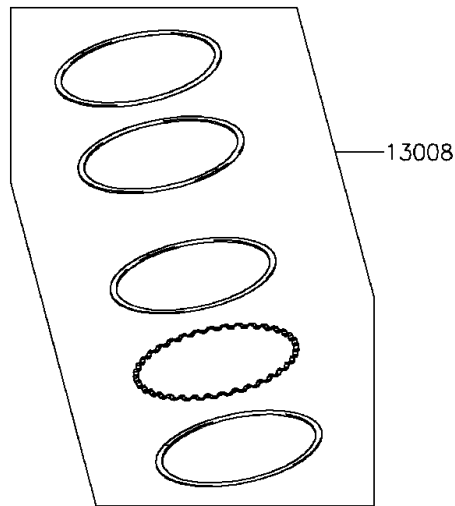

2015 VERSYS® 1000 ABS PARTS DIAGRAM

Cylinder/Piston(s)

E1120

2015 VERSYS® 1000 ABS PARTS LIST

Cylinder/Piston(s)

ITEM NAME	PART NUMBER	QUANTITY
CYLINDER-ENGINE (Ref # 11005)	11005-0648	1
GASKET,CYLINDER BASE (Ref # 11061)	11061-0402	1
PISTON-ENGINE (Ref # 13001)	13001-0729	4
PIN-PISTON (Ref # 13002)	13002-0004	4
RING-SET-PISTON (Ref # 13008)	13008-0039	4
RING-SNAP (Ref # 92033)	92033-1054	8