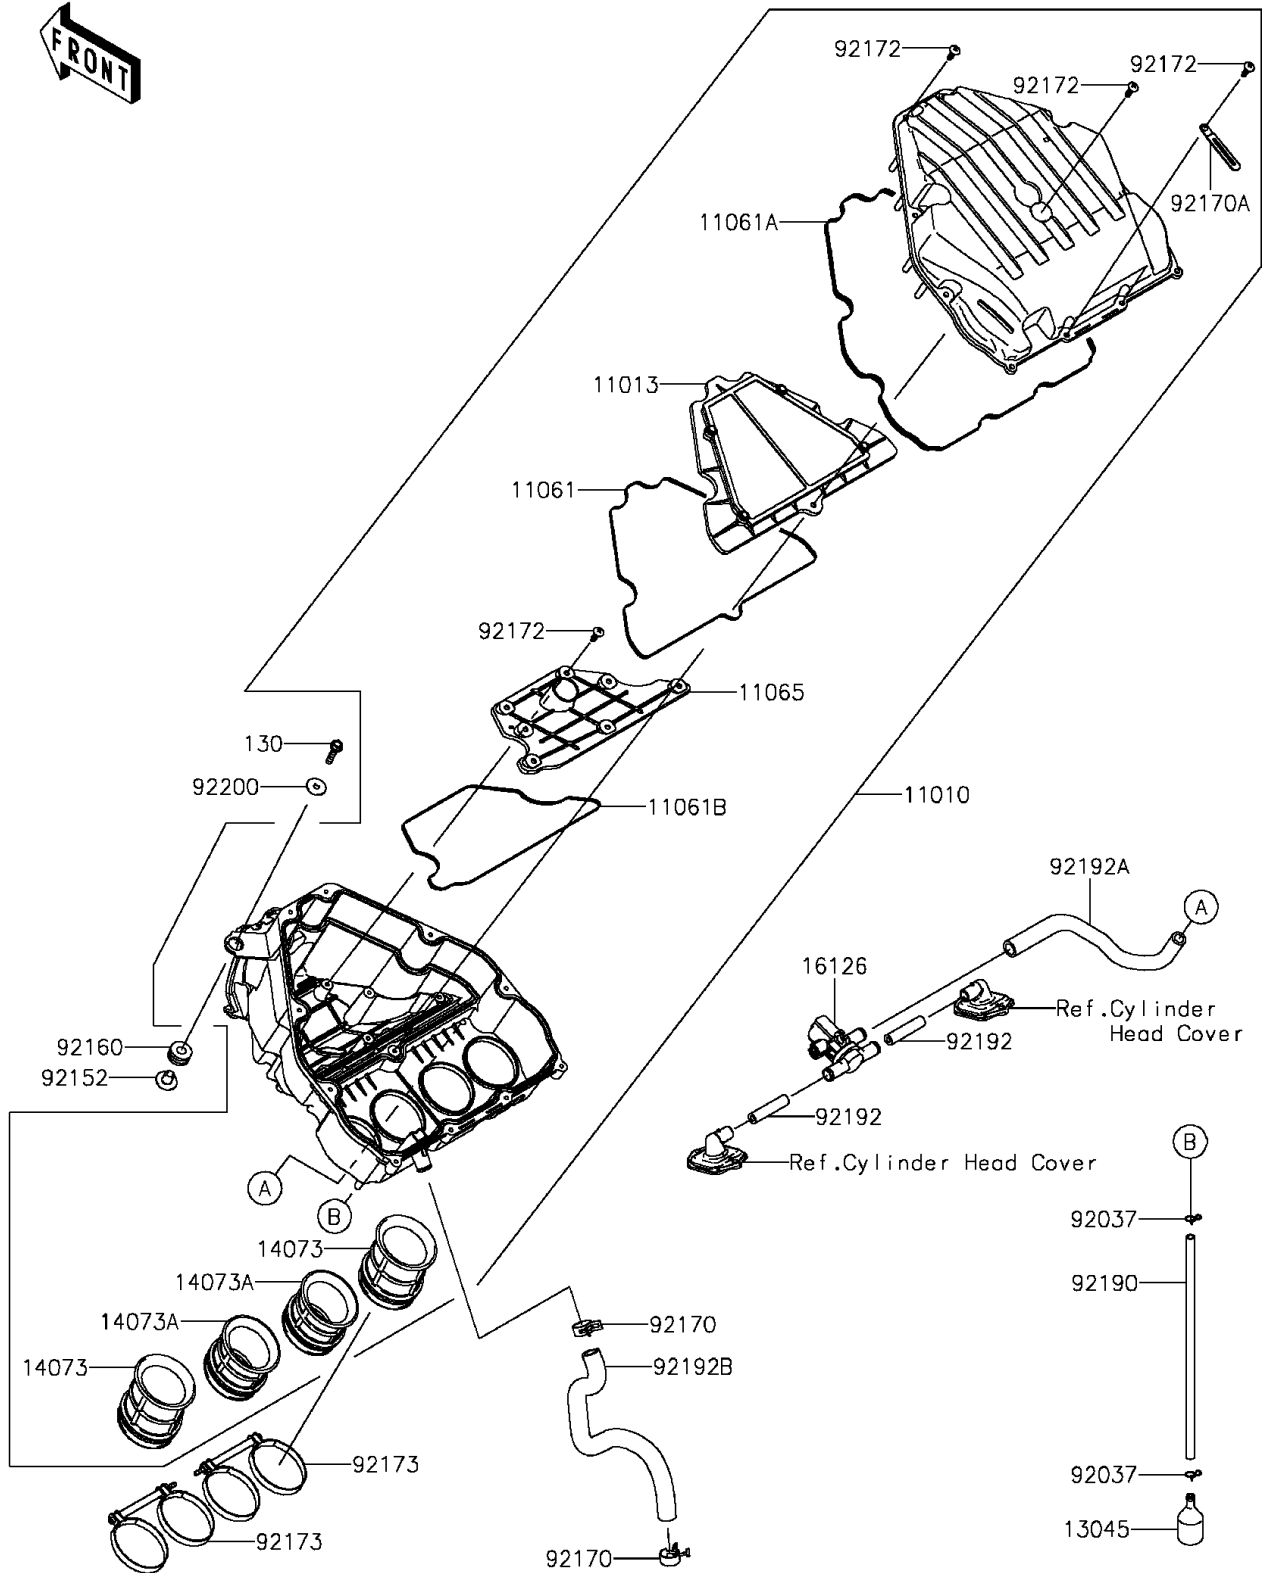

2015 VERSYS® 1000 ABS PARTS DIAGRAM

Air Cleaner

E1130

2015 VERSYS® 1000 ABS PARTS LIST

Air Cleaner

ITEM NAME	PART NUMBER	QUANTITY
FILTER-ASSY-AIR (Ref # 11010)	11010-0800	1
ELEMENT-AIR FILTER (Ref # 11013)	11013-0712	1
GASKET,ELEMENT (Ref # 11061)	11061-0405	1
GASKET,CASE (Ref # 11061A)	11061-0406	1
GASKET (Ref # 11061B)	11061-0424	1
CAP (Ref # 11065)	11065-0366	1
BOLT-FLANGED,6X30 (Ref # 130)	130BB0630	1
RECEIVER-OIL (Ref # 13045)	13045-1057	1
DUCT,#1 (Ref # 14073)	14073-0278	2
DUCT,#2 (Ref # 14073A)	14073-0279	2
VALVE,AIR SWITCHING (Ref # 16126)	16126-0038	1
CLAMP (Ref # 92037)	92037-1712	2
COLLAR,6.5X10.5X13.1 (Ref # 92152)	92152-0547	1
DAMPER (Ref # 92160)	92160-1162	1
CLAMP (Ref # 92170)	92170-1060	2
CLAMP (Ref # 92170A)	92170-1514	2
SCREW,TAPPING,5X20 (Ref # 92172)	92172-0483	18
CLAMP (Ref # 92173)	92173-0115	2
TUBE,6X9X300 (Ref # 92190)	92190-1253	1
TUBE,HEAD ASV (Ref # 92192)	92192-0843	2
TUBE,ASV-A/C (Ref # 92192A)	92192-0844	1
TUBE,BLOWBY (Ref # 92192B)	92192-0845	1
WASHER,6.5X22X1.6 (Ref # 92200)	92200-1087	1