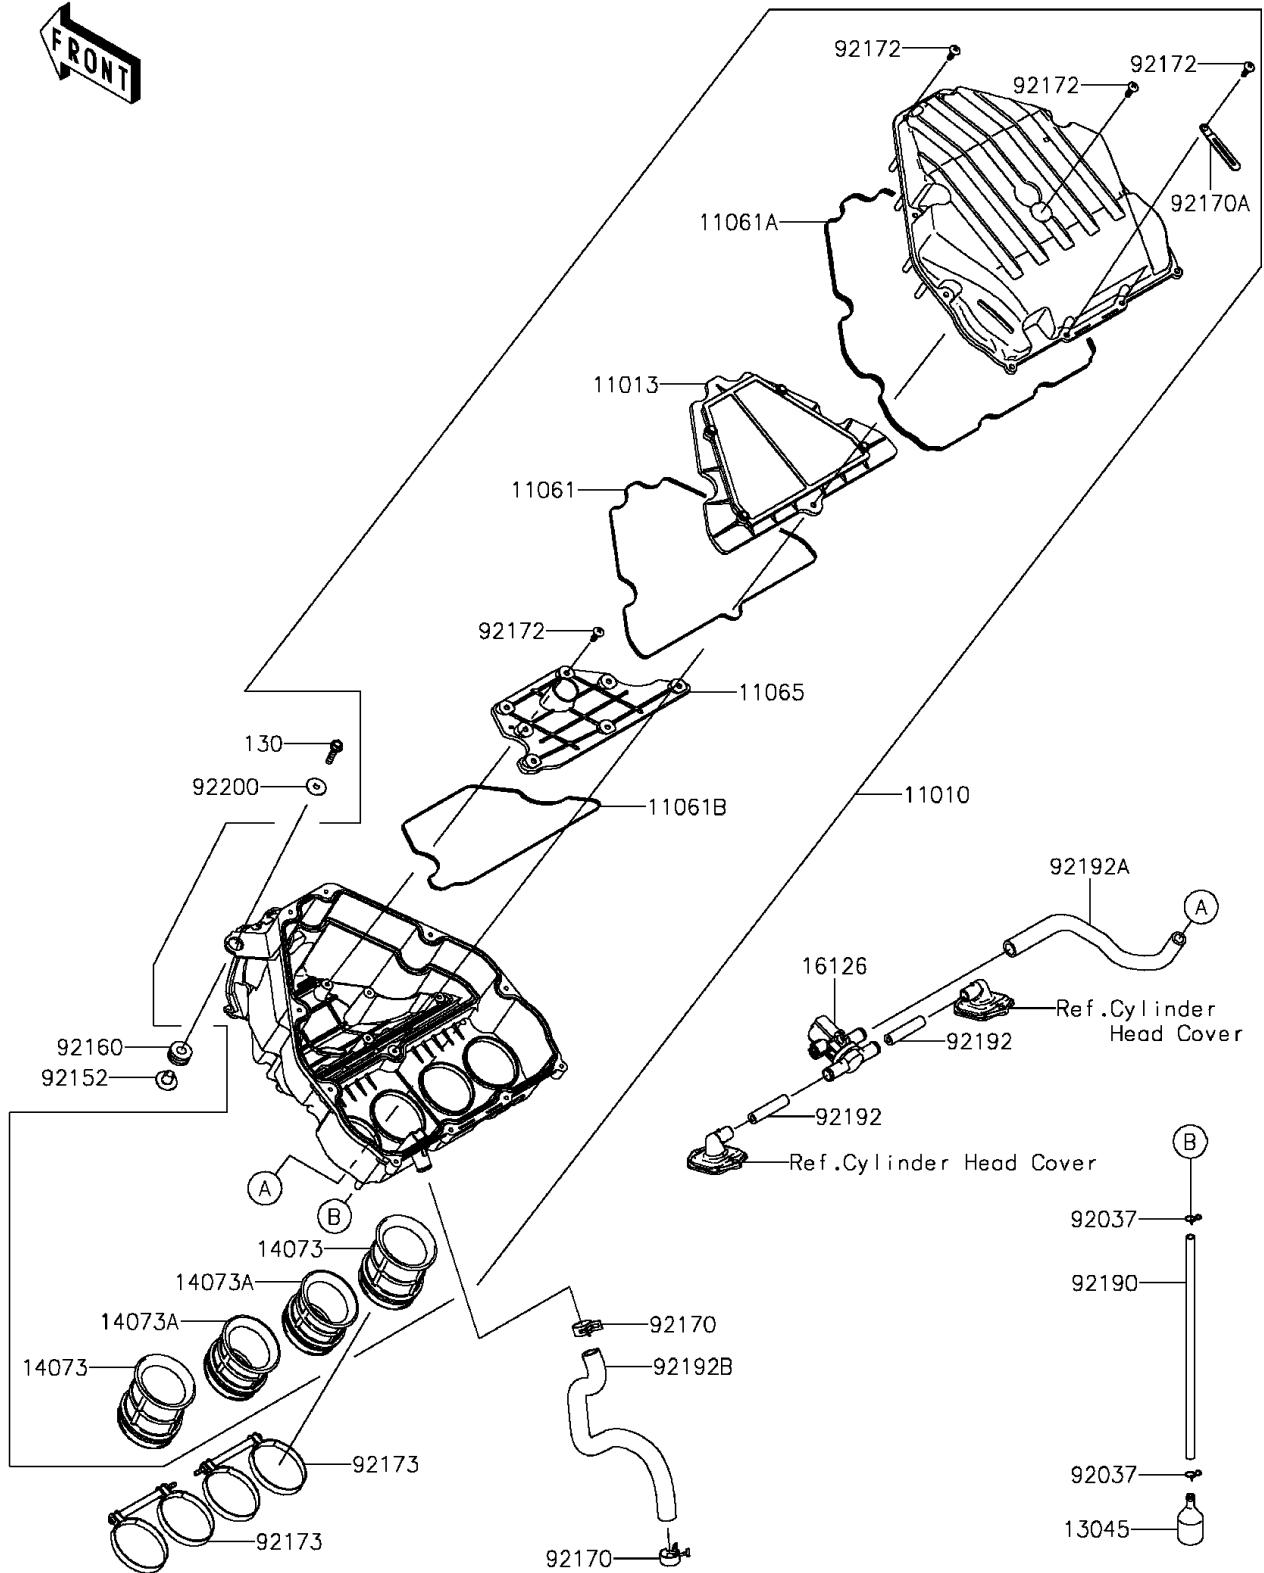

2016 VERSYS® 1000 LT PARTS DIAGRAM

Air Cleaner

E1130

2016 VERSYS® 1000 LT PARTS LIST

Air Cleaner

ITEM NAME	PART NUMBER	QUANTITY
FILTER-ASSY-AIR (Ref # 11010)	11010-0800	1
ELEMENT-AIR FILTER (Ref # 11013)	11013-0712	1
GASKET,ELEMENT (Ref # 11061)	11061-0405	1
GASKET,CASE (Ref # 11061A)	11061-0406	1
GASKET (Ref # 11061B)	11061-0424	1
CAP (Ref # 11065)	11065-0366	1
BOLT-FLANGED,6X30 (Ref # 130)	130BB0630	1
RECEIVER-OIL (Ref # 13045)	13045-1057	1
DUCT,#1 (Ref # 14073)	14073-0278	2
DUCT,#2 (Ref # 14073A)	14073-0279	2
VALVE,AIR SWITCHING (Ref # 16126)	16126-0038	1
CLAMP (Ref # 92037)	92037-1712	2
COLLAR,6.5X10.5X13.1 (Ref # 92152)	92152-0547	1
DAMPER (Ref # 92160)	92160-1162	1
CLAMP (Ref # 92170)	92170-1060	2
CLAMP (Ref # 92170A)	92170-1514	2
SCREW,TAPPING,5X20 (Ref # 92172)	92172-0483	18
CLAMP (Ref # 92173)	92173-0115	2
TUBE,6X9X300 (Ref # 92190)	92190-1253	1
TUBE,HEAD ASV (Ref # 92192)	92192-0843	2
TUBE,ASV-A/C (Ref # 92192A)	92192-0844	1
TUBE,BLOWBY (Ref # 92192B)	92192-0845	1
WASHER,6.5X22X1.6 (Ref # 92200)	92200-1087	1