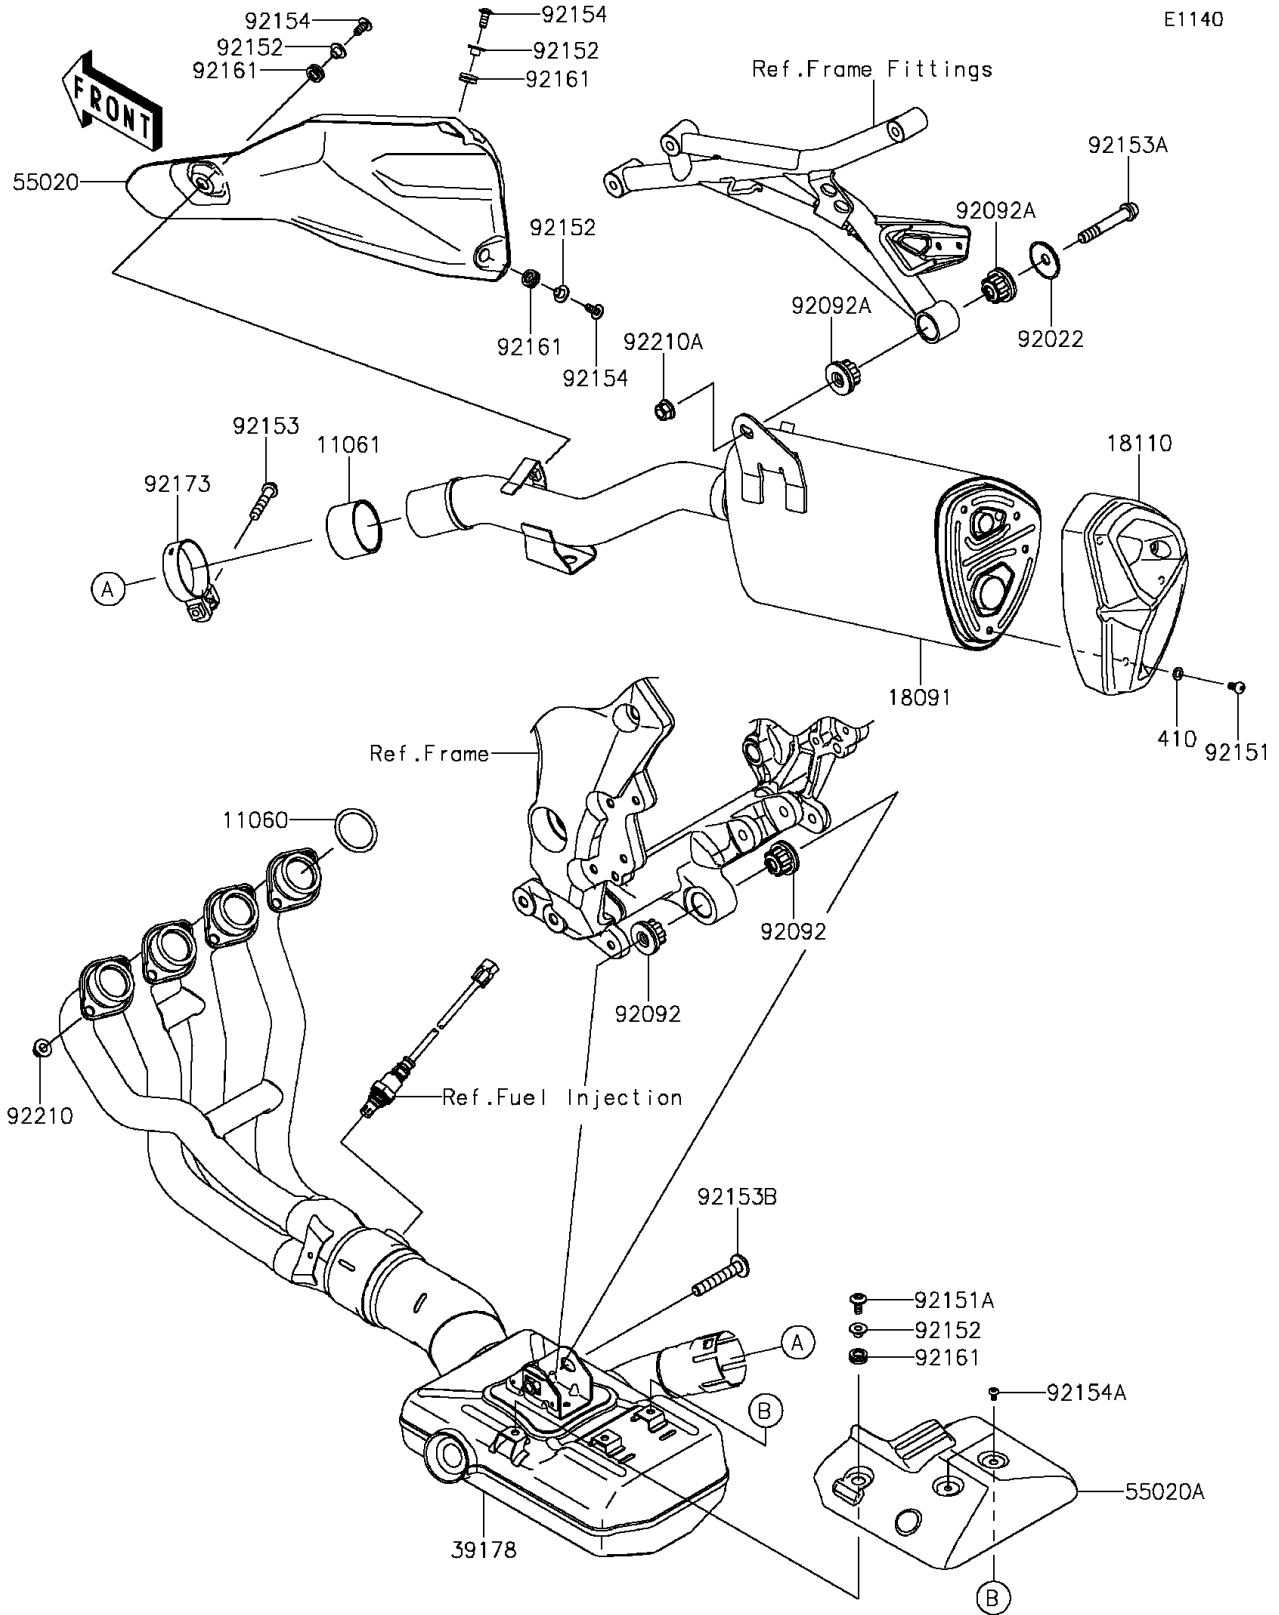

2015 VERSYS® 1000 ABS PARTS DIAGRAM

Muffler(s)

2015 VERSYS® 1000 ABS PARTS LIST

Muffler(s)

ITEM NAME	PART NUMBER	QUANTITY
GASKET,EXHAUST PIPE HOLDER (Ref # 11060)	11060-1103	4
GASKET,MUFFLER CONNECTING (Ref # 11061)	11061-0726	1
BODY-COMP-MUFFLER (Ref # 18091)	18091-0939	1
BODY END-MUFFLER (Ref # 18110)	18110-0174	1
MANIFOLD-COMP-EXHAUST (Ref # 39178)	39178-0221	1
WASHER-PLAIN-SMALL,6MM (Ref # 410)	410S0600	4
GUARD,HEAT (Ref # 55020)	55020-0598	1
GUARD,CHAMBER (Ref # 55020A)	55020-0904	1
WASHER (Ref # 92022)	92022-289	1
BUSHING-RUBBER (Ref # 92092)	92092-1081	2
BUSHING-RUBBER,MUFFLER (Ref # 92092A)	92092-1087	2
BOLT,SOCKET,6X12 (Ref # 92151)	92151-1219	4
BOLT,SOCKET,6X14 (Ref # 92151A)	92151-1654	1
COLLAR,6.3X8.3X16 (Ref # 92152)	92152-0286	4
BOLT,8X45 (Ref # 92153)	92153-0702	1
BOLT,SOCKET,10X60 (Ref # 92153A)	92153-1837	1
BOLT,SOCKET,10X58 (Ref # 92153B)	92153-1930	1
BOLT,SOCKET,6X14 (Ref # 92154)	92154-0856	3
BOLT,SOCKET,6X8 (Ref # 92154A)	92154-0963	2
DAMPER (Ref # 92161)	92161-0306	4
CLAMP (Ref # 92173)	92173-1320	1
NUT,8MM (Ref # 92210)	92210-0076	8
NUT (Ref # 92210A)	92210-0568	1