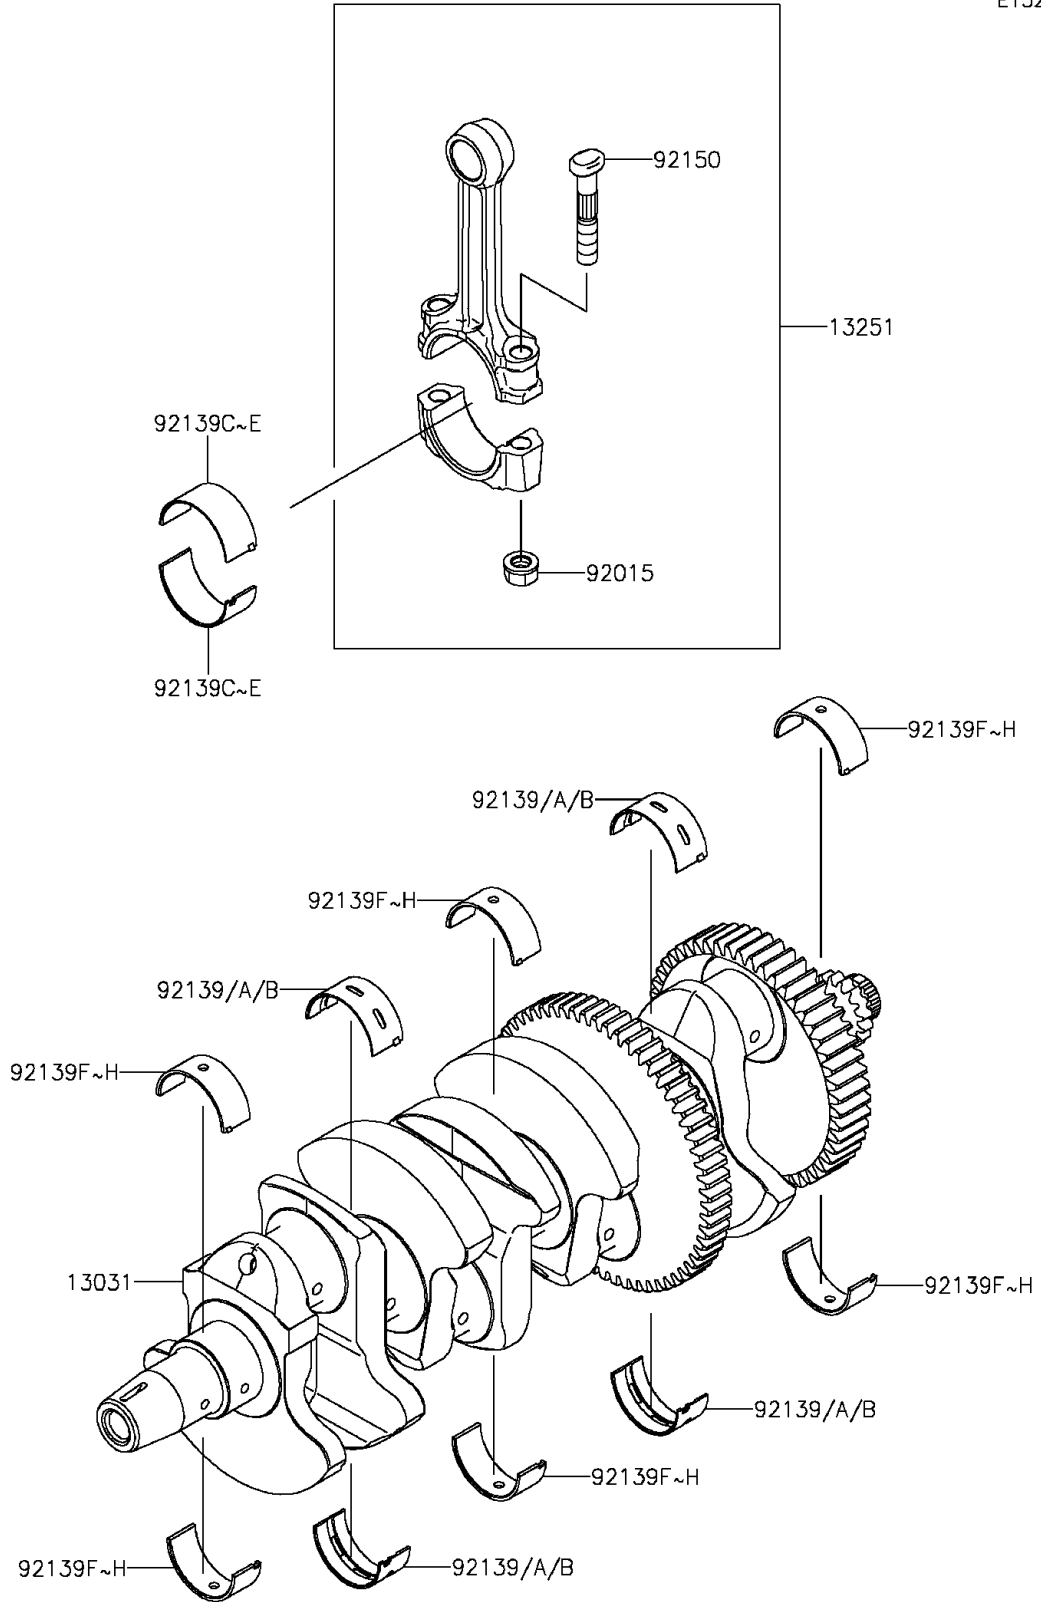

2015 VERSYS® 1000 ABS PARTS DIAGRAM

Crankshaft

E1321

2015 VERSYS® 1000 ABS PARTS LIST

Crankshaft

ITEM NAME	PART NUMBER	QUANTITY
CRANKSHAFT-COMP (Ref # 13031)	13031-0710	1
ROD-ASSY-CONNECTING,HH (Ref # 13251)	13251-0027-HH	4
NUT,FLANGED,8MM (Ref # 92015)	92015-1311	8
BUSHING,CRANK #2,BLUE (Ref # 92139)	92139-0032	AR
BUSHING,CRANK #2,BLACK (Ref # 92139A)	92139-0033	4
BUSHING,CRANK #2,BROWN (Ref # 92139B)	92139-0034	AR
BUSHING,CRANK PIN,BLUE (Ref # 92139C)	92139-0122	AR
BUSHING,CRANK PIN,BLACK (Ref # 92139D)	92139-0123	8
BUSHING,CRANK PIN,BROWN (Ref # 92139E)	92139-0124	AR
BUSHING,CRANK,#1,BLUE (Ref # 92139F)	92139-0217	AR
BUSHING,CRANK,#1,BLACK (Ref # 92139G)	92139-0218	6
BUSHING,CRANK,#1,BROWN (Ref # 92139H)	92139-0219	AR
BOLT,CONNECTING ROD,8MM (Ref # 92150)	92150-1216	8