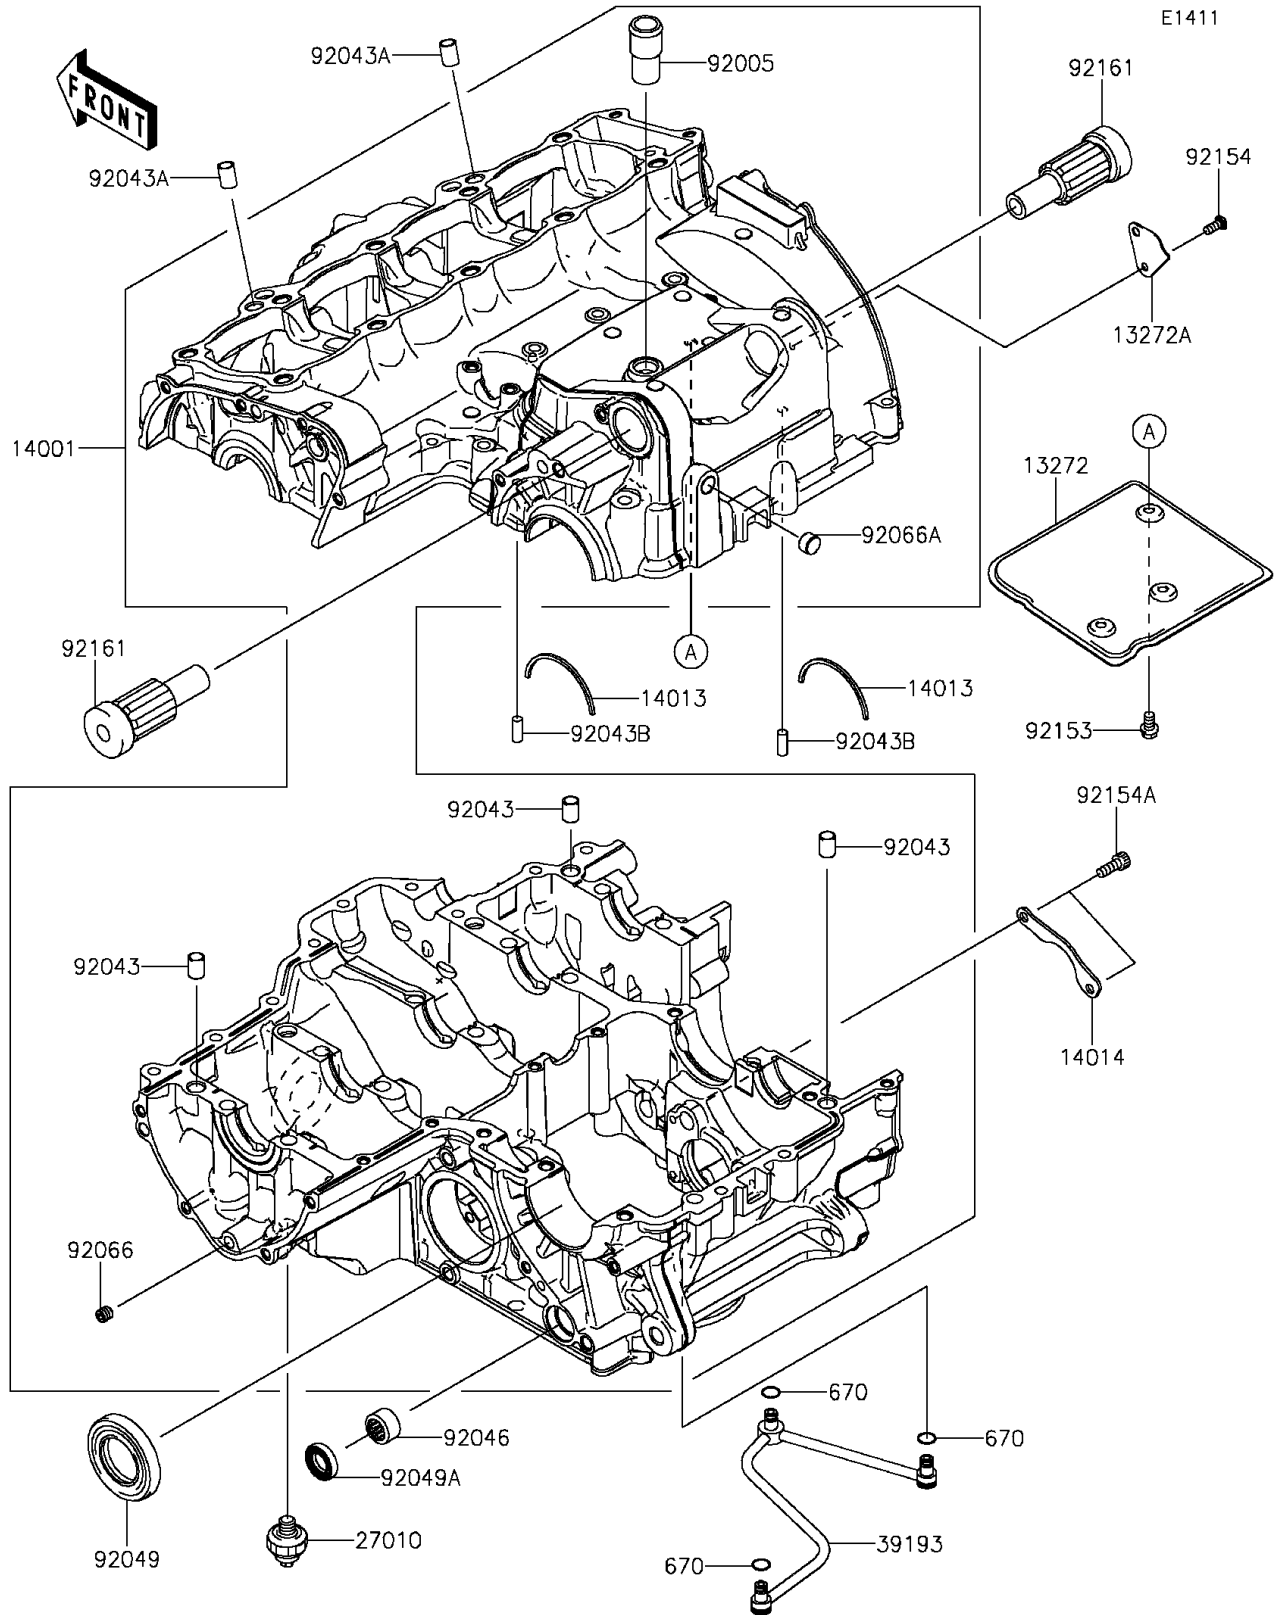

2015 VERSYS® 1000 ABS PARTS DIAGRAM

Crankcase

2015 VERSYS® 1000 ABS PARTS LIST

Crankcase

ITEM NAME	PART NUMBER	QUANTITY
PLATE,BREATHER,UPP (Ref # 13272)	13272-0698	1
PLATE,BREATHER,SIDE (Ref # 13272A)	13272-0699	1
SET-CRANKCASE (Ref # 14001)	14001-0646	1
RING-POSITION (Ref # 14013)	14013-1051	2
PLATE-POSITION (Ref # 14014)	14014-0036	1
SWITCH,OIL PRESSURE (Ref # 27010)	27010-1313	1
PIPE-OIL (Ref # 39193)	39193-0054	1
O RING (Ref # 670)	670D1505	3
FITTING,BREATHER (Ref # 92005)	92005-1238	1
PIN,DOWEL,10X14 (Ref # 92043)	92043-1037	3
PIN,8.2X10X14 (Ref # 92043A)	92043-1264	2
PIN,6X16 (Ref # 92043B)	92043-1690	2
BEARING-NEEDLE,HK1412FM (Ref # 92046)	92046-0043	1
SEAL-OIL,TC32578 (Ref # 92049)	92049-1474	1
SEAL-OIL,TC14245 (Ref # 92049A)	92049-1520	1
PLUG (Ref # 92066)	92066-0158	1
PLUG (Ref # 92066A)	92066-1110	1
BOLT,6X10 (Ref # 92153)	92153-0381	3
BOLT,TORX,5X12 (Ref # 92154)	92154-0299	1
BOLT,SOCKET,6X16 (Ref # 92154A)	92154-0484	2
DAMPER (Ref # 92161)	92161-0801	2