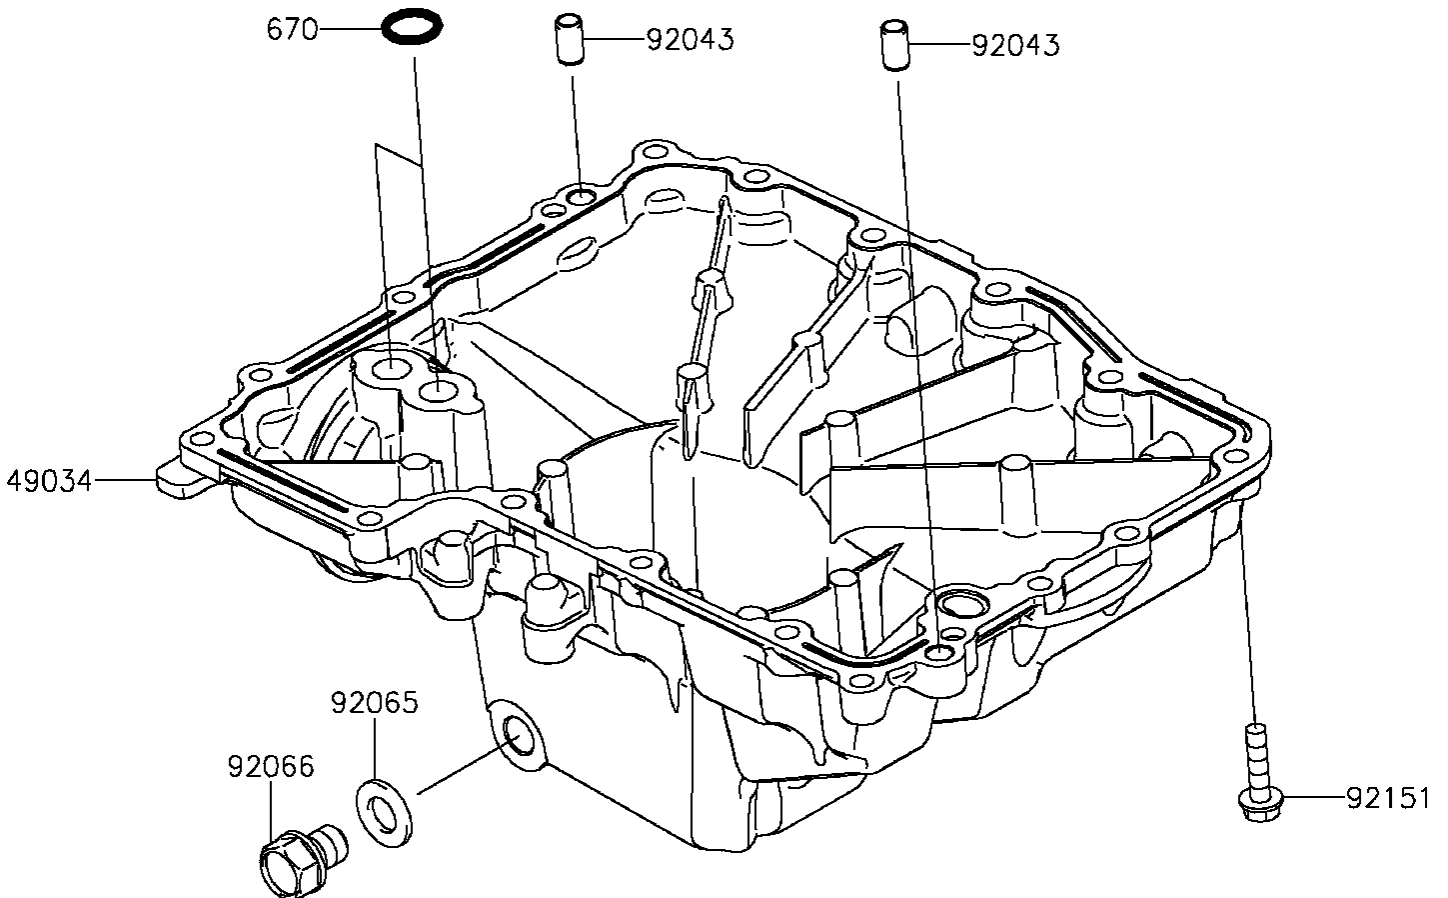

2015 VERSYS[®] 1000 ABS PARTS DIAGRAM

Oil Pan

E1434

2015 VERSYS® 1000 ABS PARTS LIST

Oil Pan

| ITEM NAME | PART NUMBER | QUANTITY |
|------------------------------------|-------------|----------|
| PAN-OIL (Ref # 49034) | 49034-0048 | 1 |
| O RING,14MM (Ref # 670) | 670D2014 | 2 |
| PIN,6.2X8X14 (Ref # 92043) | 92043-1263 | 2 |
| GASKET,12X22X2 (Ref # 92065) | 92065-097 | 1 |
| PLUG,OIL DRAIN,12X15 (Ref # 92066) | 92066-1174 | 1 |
| BOLT,FLANGED,6X25 (Ref # 92151) | 92151-1225 | 18 |