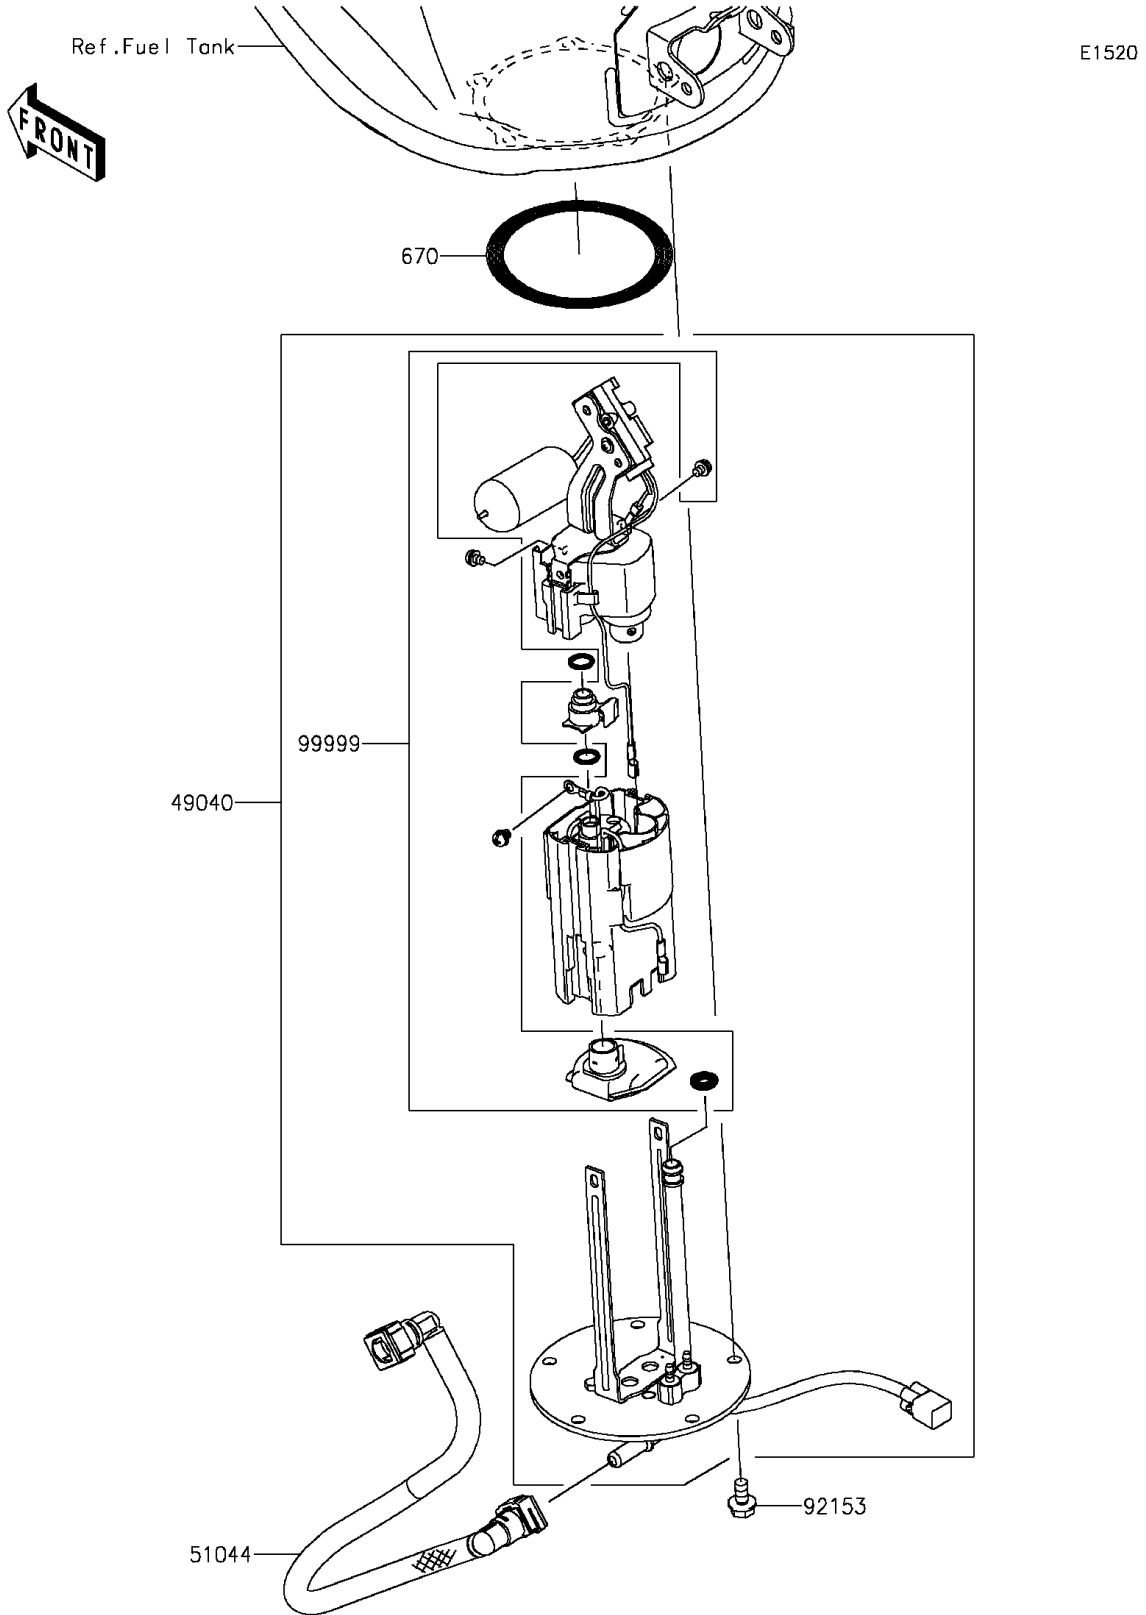

2015 VERSYS® 1000 ABS PARTS DIAGRAM

Fuel Pump

2015 VERSYS® 1000 ABS PARTS LIST

Fuel Pump

ITEM NAME	PART NUMBER	QUANTITY
PUMP-FUEL (Ref # 49040)	49040-0709	1
TUBE-ASSY,FUEL (Ref # 51044)	51044-0088	1
O RING (Ref # 670)	670E5075	1
BOLT,FLANGED,6X12 (Ref # 92153)	92153-1295	5
KIT,FUEL FILTER (Ref # 99999)	99999-0522	1