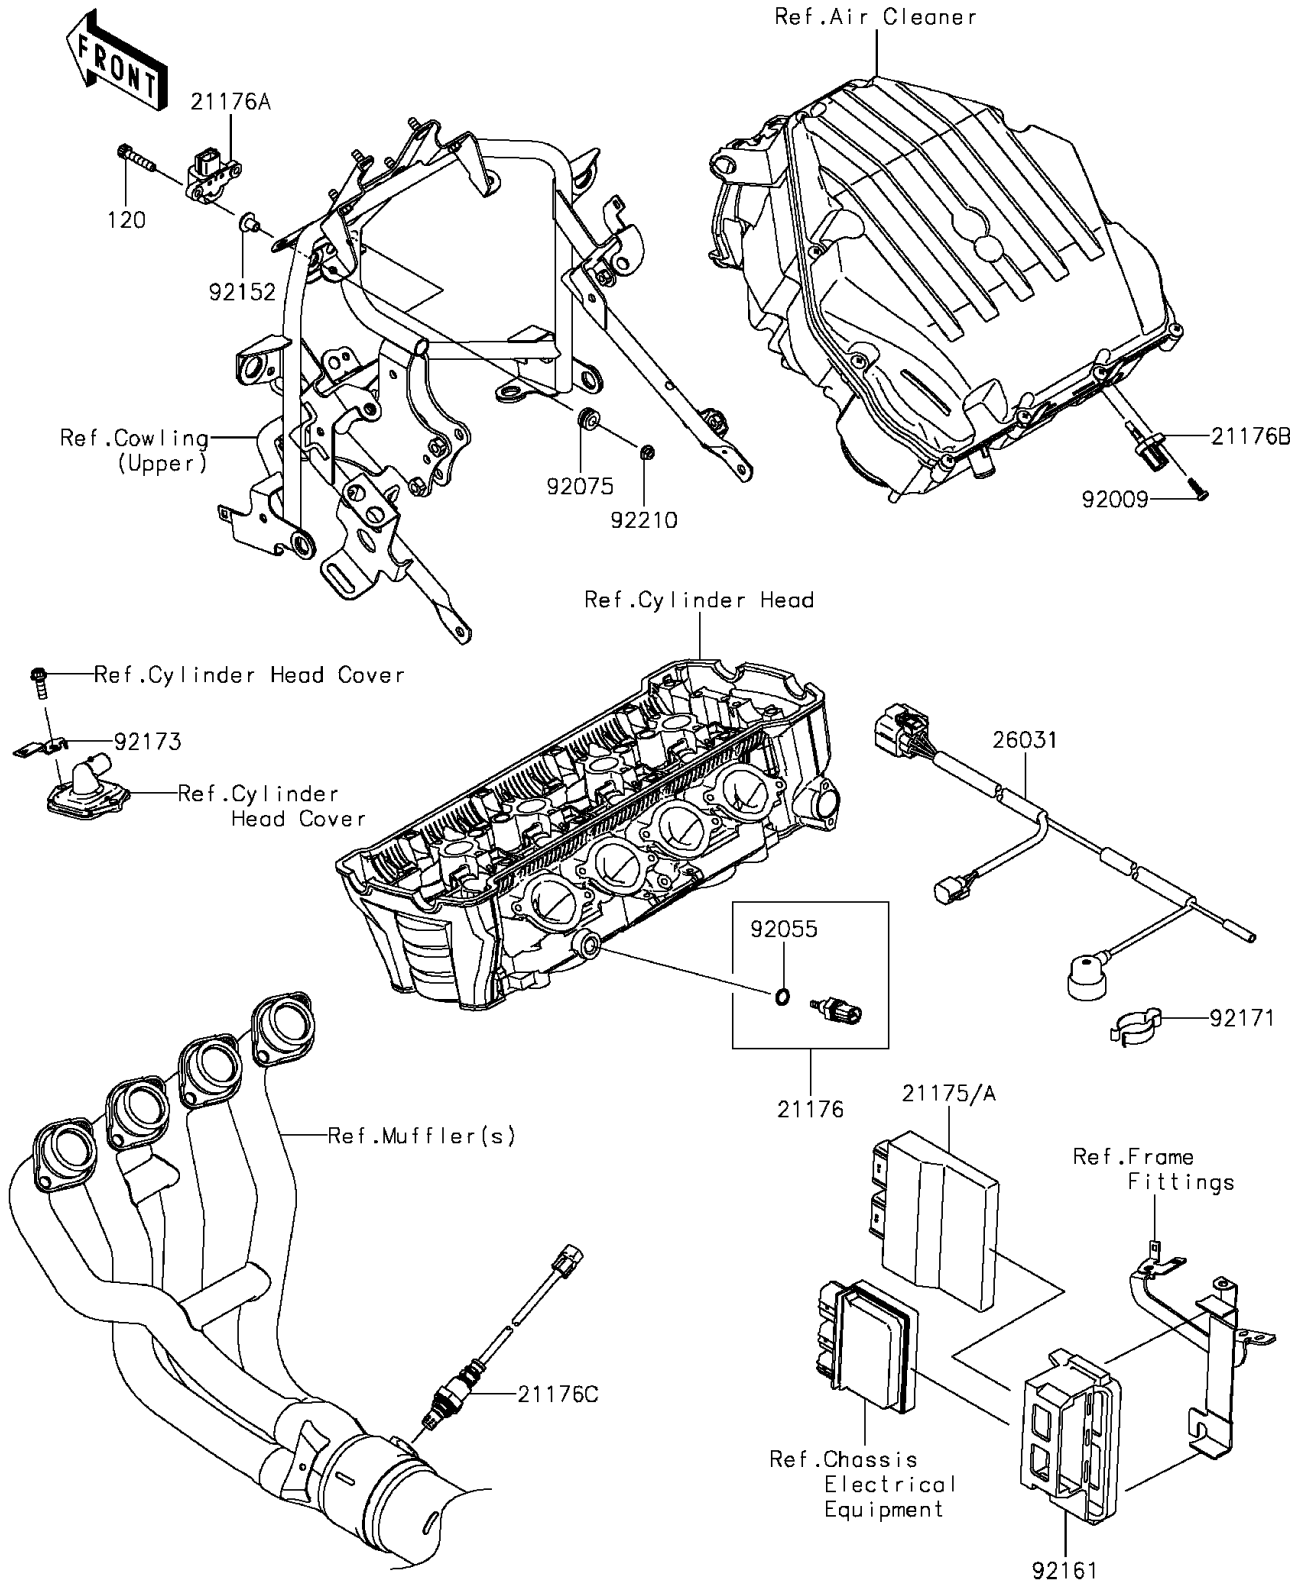

2015 VERSYS® 1000 ABS PARTS DIAGRAM

Fuel Injection

E1530

2015 VERSYS® 1000 ABS PARTS LIST

Fuel Injection

ITEM NAME	PART NUMBER	QUANTITY
BOLT-SOCKET,5X25 (Ref # 120)	120CA0525	2
CONTROL UNIT-ELECTRONIC (Ref # 21175)	21175-0952	1
CONTROL UNIT-ELECTRONIC (Ref # 21175A)	21175-0973	1
SENSOR,WATER TEMP (Ref # 21176)	21176-0009	1
SENSOR,VEHICLE-DOWN (Ref # 21176A)	21176-0026	1
SENSOR,AIR TEMPERATURE (Ref # 21176B)	21176-0048	1
SENSOR,OXYGEN (Ref # 21176C)	21176-0132	1
HARNESS,SUB (Ref # 26031)	26031-1674	1
SCREW,TAPPING,5X16 (Ref # 92009)	92009-1984	1
RING-O,9.5X1.9 (Ref # 92055)	92055-0016	1
DAMPER (Ref # 92075)	92075-1912	2
COLLAR (Ref # 92152)	92152-1625	2
DAMPER (Ref # 92161)	92161-0356	1
CLAMP,CABLE (Ref # 92171)	92171-1283	1
CLAMP (Ref # 92173)	92173-0126	1
NUT,FLANGED,5MM (Ref # 92210)	92210-0007	2