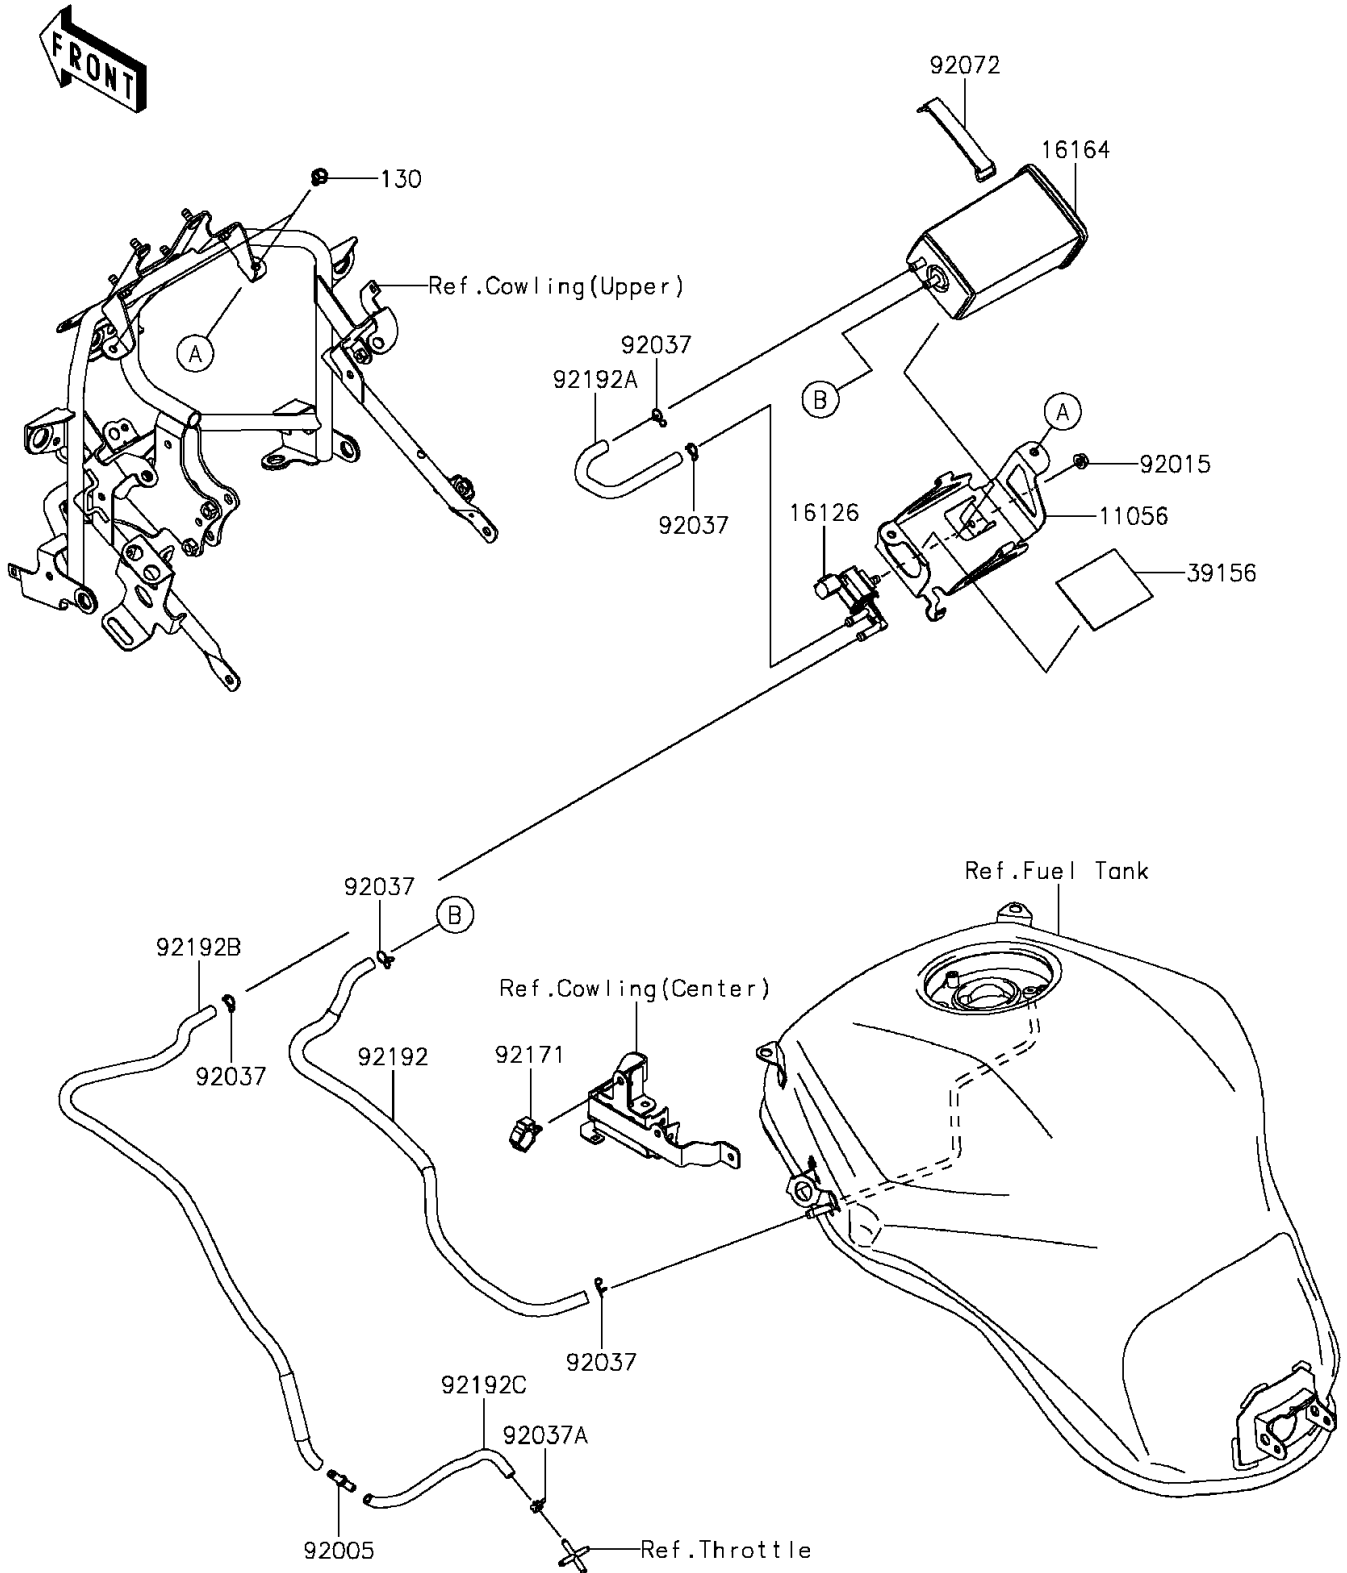

2015 VERSYS® 1000 ABS PARTS DIAGRAM

Fuel Evaporative System(CA)

E1650

2015 VERSYS® 1000 ABS PARTS LIST

Fuel Evaporative System(CA)

ITEM NAME	PART NUMBER	QUANTITY
BRACKET,CANISTER (Ref # 11056)	11056-4205	1
BOLT-FLANGED,6X10 (Ref # 130)	130BA0610	2
VALVE,SOLENOID (Ref # 16126)	16126-0705	1
CANISTER (Ref # 16164)	16164-0012	1
PAD,CANISTER BRACKET (Ref # 39156)	39156-1871	1
FITTING (Ref # 92005)	92005-0721	1
NUT,FLANGED,6MM (Ref # 92015)	92015-1367	1
CLAMP (Ref # 92037)	92037-1712	5
CLAMP,7.8MM (Ref # 92037A)	92037-2116	1
BAND,TOOL,L=82 (Ref # 92072)	92072-1294	1
CLAMP,BRAKE HOSE (Ref # 92171)	92171-0316	1
TUBE,TANK-CANISTER (Ref # 92192)	92192-1396	1
TUBE,CANISTER-VALVE (Ref # 92192A)	92192-1397	1
TUBE,VALVE-THB(VALVE SIDE) (Ref # 92192B)	92192-1398	1
TUBE,VALVE-THB(THB SIDE) (Ref # 92192C)	92192-1399	1