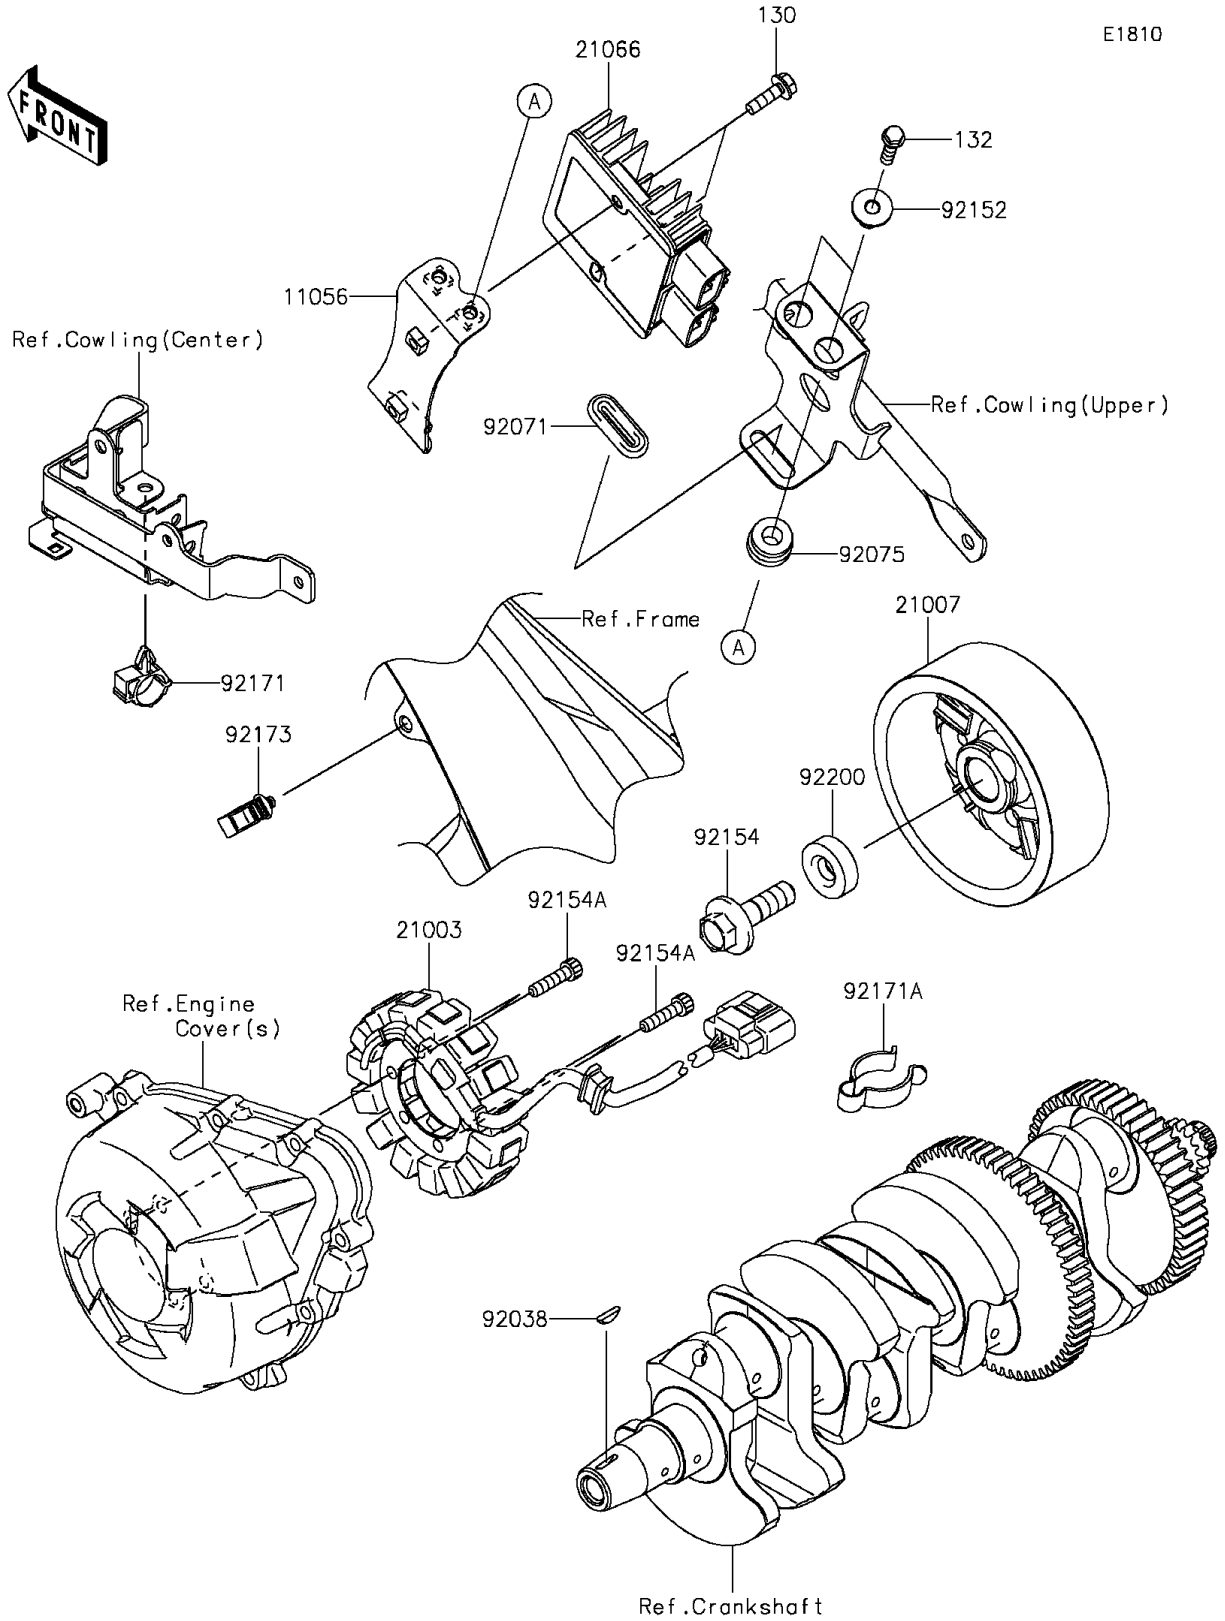

# 2015 VERSYS® 1000 ABS PARTS DIAGRAM

Generator

## 2015 VERSYS® 1000 ABS PARTS LIST

### Generator

ITEM NAME	PART NUMBER	QUANTITY
BRACKET,REGULATOR (Ref # 11056)	11056-4211	1
BOLT-FLANGED,6X20 (Ref # 130)	130BA0620	2
BOLT-FLANGED-SMALL,6X25 (Ref # 132)	132BA0625	2
STATOR (Ref # 21003)	21003-0155	1
ROTOR (Ref # 21007)	21007-0609	1
REGULATOR-VOLTAGE (Ref # 21066)	21066-0737	1
KEY (Ref # 92038)	92038-1060	1
GROMMET (Ref # 92071)	92071-1187	1
DAMPER,RUBBER (Ref # 92075)	92075-1123	2
COLLAR (Ref # 92152)	92152-0666	2
BOLT,FLANGED,12X40 (Ref # 92154)	92154-0347	1
BOLT,SOCKET,6X25 (Ref # 92154A)	92154-0477	4
CLAMP,BRAKE HOSE (Ref # 92171)	92171-0316	1
CLAMP,CABLE (Ref # 92171A)	92171-1283	1
CLAMP,HOLDER CLIP (Ref # 92173)	92173-0868	1
WASHER,12X34X9 (Ref # 92200)	92200-0369	1