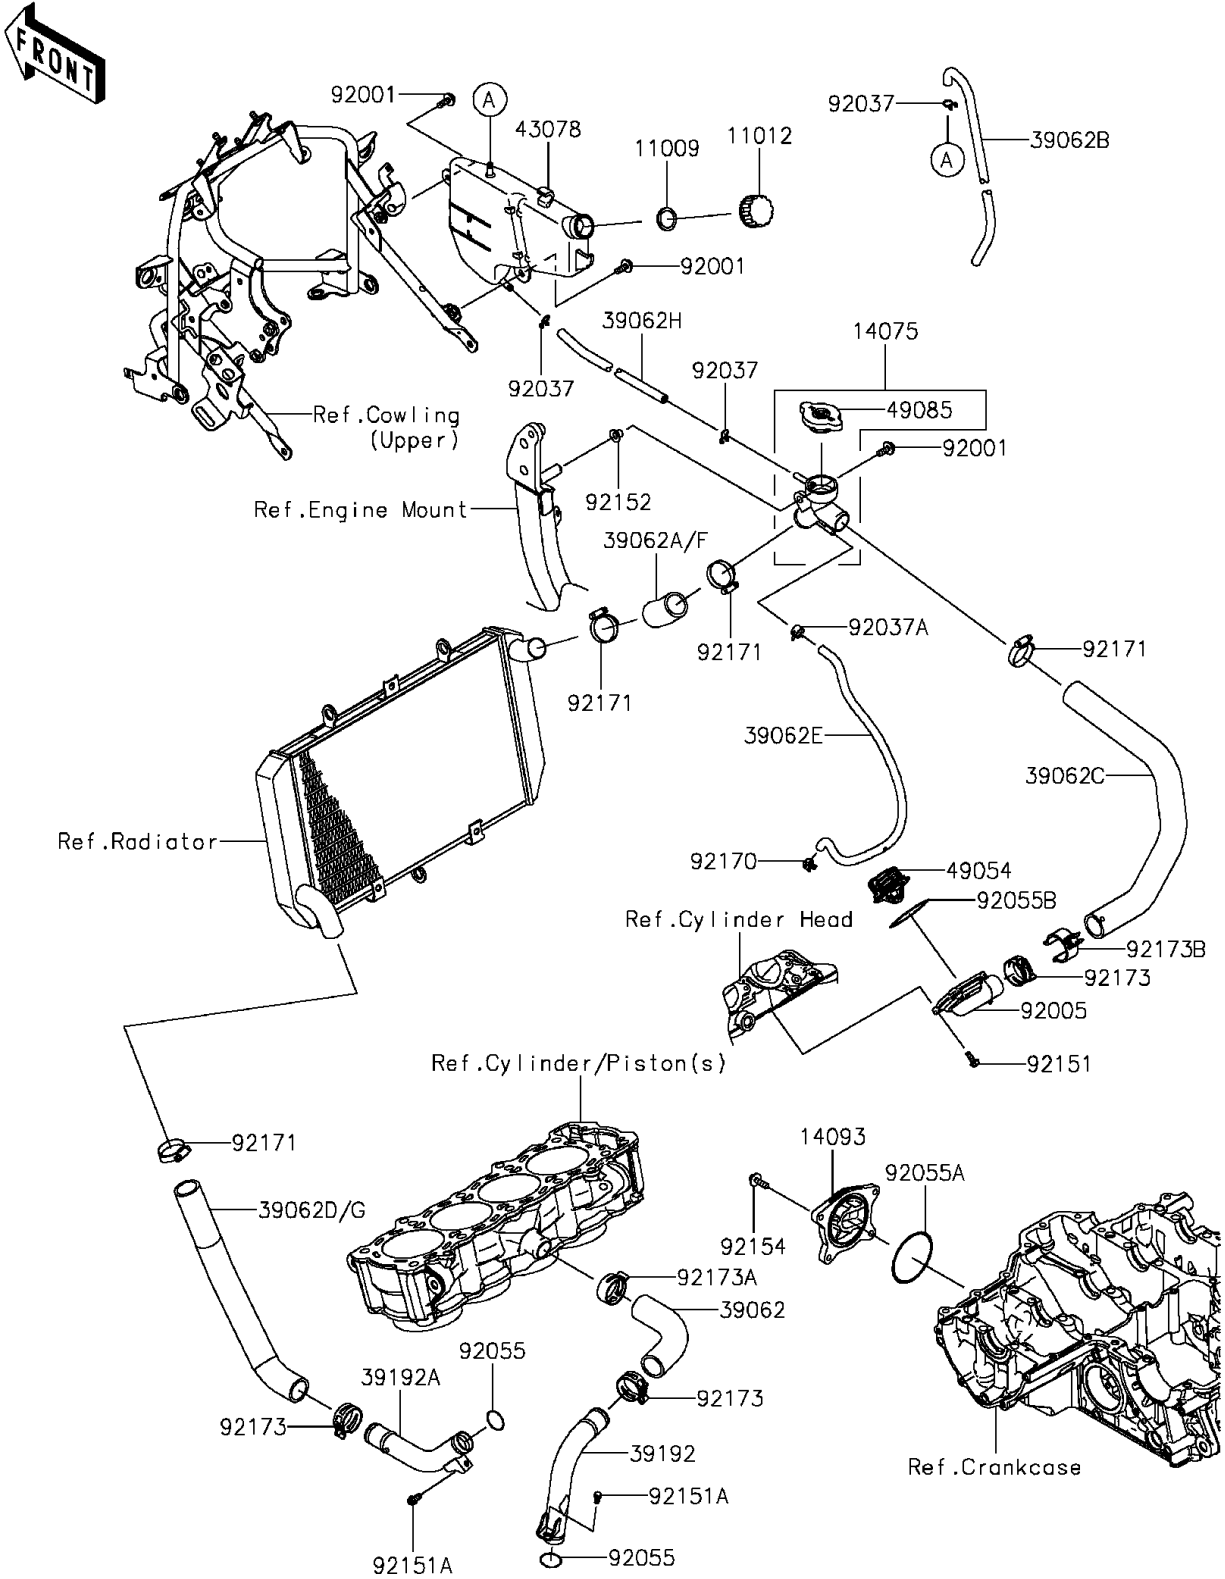

2015 VERSYS® 1000 ABS PARTS DIAGRAM

Water Pipe

E3037

2015 VERSYS® 1000 ABS PARTS LIST

Water Pipe

ITEM NAME	PART NUMBER	QUANTITY
GASKET,RESERVOIR TANK CAP (Ref # 11009)	11009-1145	1
CAP (Ref # 11012)	11012-1084	1
CAP-ASSY (Ref # 14075)	14075-0028	1
COVER (Ref # 14093)	14093-0144	1
HOSE-COOLING,PIPE-CYLINDER (Ref # 39062)	39062-0312	1
HOSE-COOLING,CAP-RAD. (Ref # 39062A)	39062-0314	1
HOSE-COOLING,OVER FLOW (Ref # 39062B)	39062-0590	1
HOSE-COOLING,HEAD-CAP (Ref # 39062C)	39062-0591	1
HOSE-COOLING,RAD.-PIPE (Ref # 39062D)	39062-0680	1
HOSE-COOLING,AIR BLEED (Ref # 39062E)	39062-0699	1
HOSE-COOLING,OVERFLOW (Ref # 39062H)	39062-1814	1
PIPE-WATER,WATER PUMP-CYLINDER (Ref # 39192)	39192-0597	1
PIPE-WATER,RADIATOR WATER PUMP (Ref # 39192A)	39192-0598	1
RESERVOIR (Ref # 43078)	43078-0074	1
THERMOSTAT (Ref # 49054)	49054-0004	1
CAP-ASSY-PRESSURE (Ref # 49085)	49085-1066	1
BOLT,6X18 (Ref # 92001)	92001-1342	3
FITTING,THERMO CAP (Ref # 92005)	92005-0076	1
CLAMP,TUBE (Ref # 92037)	92037-147	3
CLAMP,TUBE (Ref # 92037A)	92037-1505	1
RING-O,20.8X2.4 (Ref # 92055)	92055-0114	2
RING-O,63.3MM (Ref # 92055A)	92055-0739	1
RING-O,THERMOSTAT CAP (Ref # 92055B)	92055-1699	1
BOLT,5X14 (Ref # 92151)	92151-1764	4
BOLT,6X12 (Ref # 92151A)	92151-1997	2
COLLAR,6.3X8.3X9.2 (Ref # 92152)	92152-0237	1
BOLT,FLANGED,6X22 (Ref # 92154)	92154-0403	4
CLAMP (Ref # 92170)	92170-1493	1
CLAMP (Ref # 92171)	92171-0179	4

2015 VERSYS® 1000 ABS PARTS LIST

Water Pipe

ITEM NAME	PART NUMBER	QUANTITY
CLAMP,34MM (Ref # 92173)	92173-1360	3
CLAMP,35.5MM (Ref # 92173A)	92173-1432	1
CLAMP (Ref # 92173B)	92173-1438	1