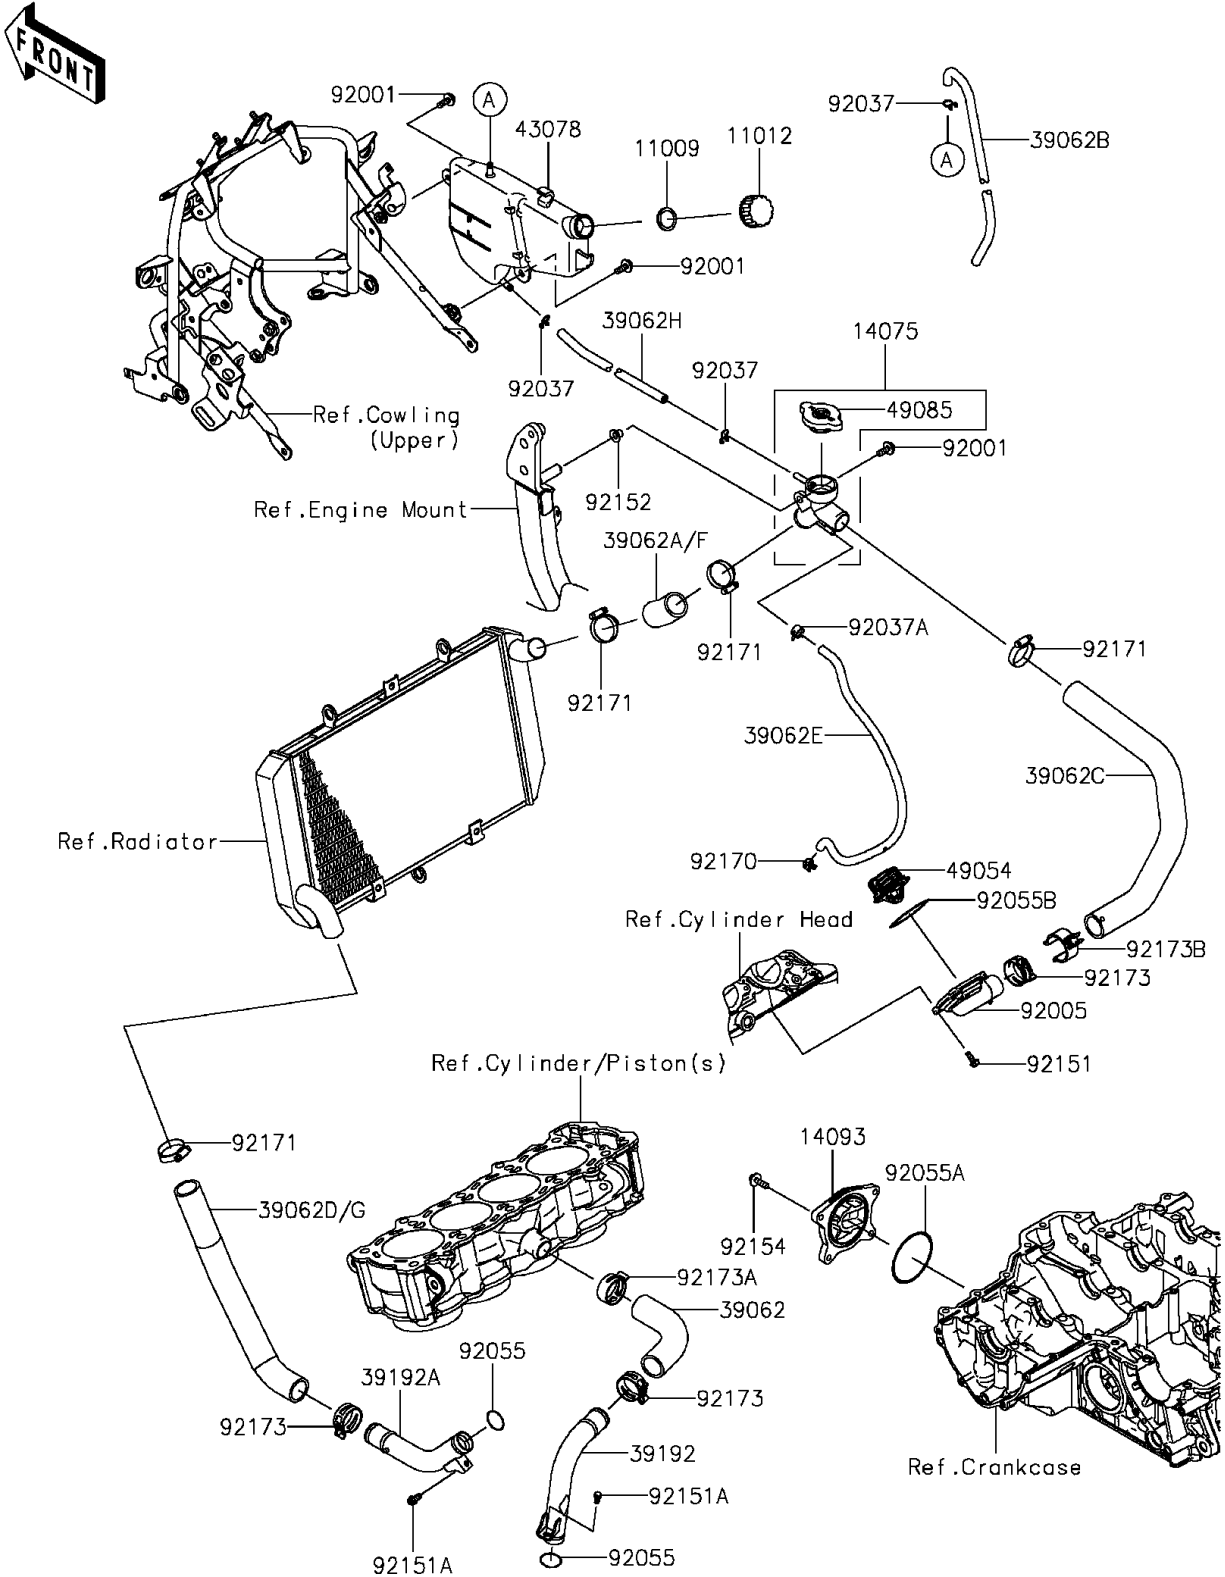

2015 VERSYS® 1000 ABS PARTS DIAGRAM

Water Pipe

E3037

2015 VERSYS® 1000 ABS PARTS LIST

Water Pipe

ITEM NAME	PART NUMBER	QUANTITY
GASKET,RESERVOIR TANK CAP (Ref # 11009)	11009-1145	1
CAP (Ref # 11012)	11012-1084	1
CAP-ASSY (Ref # 14075)	14075-0028	1
COVER (Ref # 14093)	14093-0144	1
HOSE-COOLING,PIPE-CYLINDER (Ref # 39062)	39062-0312	1
HOSE-COOLING,CAP-RAD. (Ref # 39062A)	39062-0314	1
HOSE-COOLING,OVER FLOW (Ref # 39062B)	39062-0590	1
HOSE-COOLING,HEAD-CAP (Ref # 39062C)	39062-0591	1
HOSE-COOLING,RAD.-PIPE (Ref # 39062D)	39062-0680	1
HOSE-COOLING,AIR BLEED (Ref # 39062E)	39062-0699	1
HOSE-COOLING,OVERFLOW (Ref # 39062H)	39062-1814	1
PIPE-WATER,WATER PUMP-CYLINDER (Ref # 39192)	39192-0597	1
PIPE-WATER,RADIATOR WATER PUMP (Ref # 39192A)	39192-0598	1
RESERVOIR (Ref # 43078)	43078-0074	1
THERMOSTAT (Ref # 49054)	49054-0004	1
CAP-ASSY-PRESSURE (Ref # 49085)	49085-1066	1
BOLT,6X18 (Ref # 92001)	92001-1342	3
FITTING,THERMO CAP (Ref # 92005)	92005-0076	1
CLAMP,TUBE (Ref # 92037)	92037-147	3
CLAMP,TUBE (Ref # 92037A)	92037-1505	1
RING-O,20.8X2.4 (Ref # 92055)	92055-0114	2
RING-O,63.3MM (Ref # 92055A)	92055-0739	1
RING-O,THERMOSTAT CAP (Ref # 92055B)	92055-1699	1
BOLT,5X14 (Ref # 92151)	92151-1764	4
BOLT,6X12 (Ref # 92151A)	92151-1997	2
COLLAR,6.3X8.3X9.2 (Ref # 92152)	92152-0237	1
BOLT,FLANGED,6X22 (Ref # 92154)	92154-0403	4
CLAMP (Ref # 92170)	92170-1493	1
CLAMP (Ref # 92171)	92171-0179	4

2015 VERSYS® 1000 ABS PARTS LIST

Water Pipe

ITEM NAME	PART NUMBER	QUANTITY
CLAMP,34MM (Ref # 92173)	92173-1360	3
CLAMP,35.5MM (Ref # 92173A)	92173-1432	1
CLAMP (Ref # 92173B)	92173-1438	1