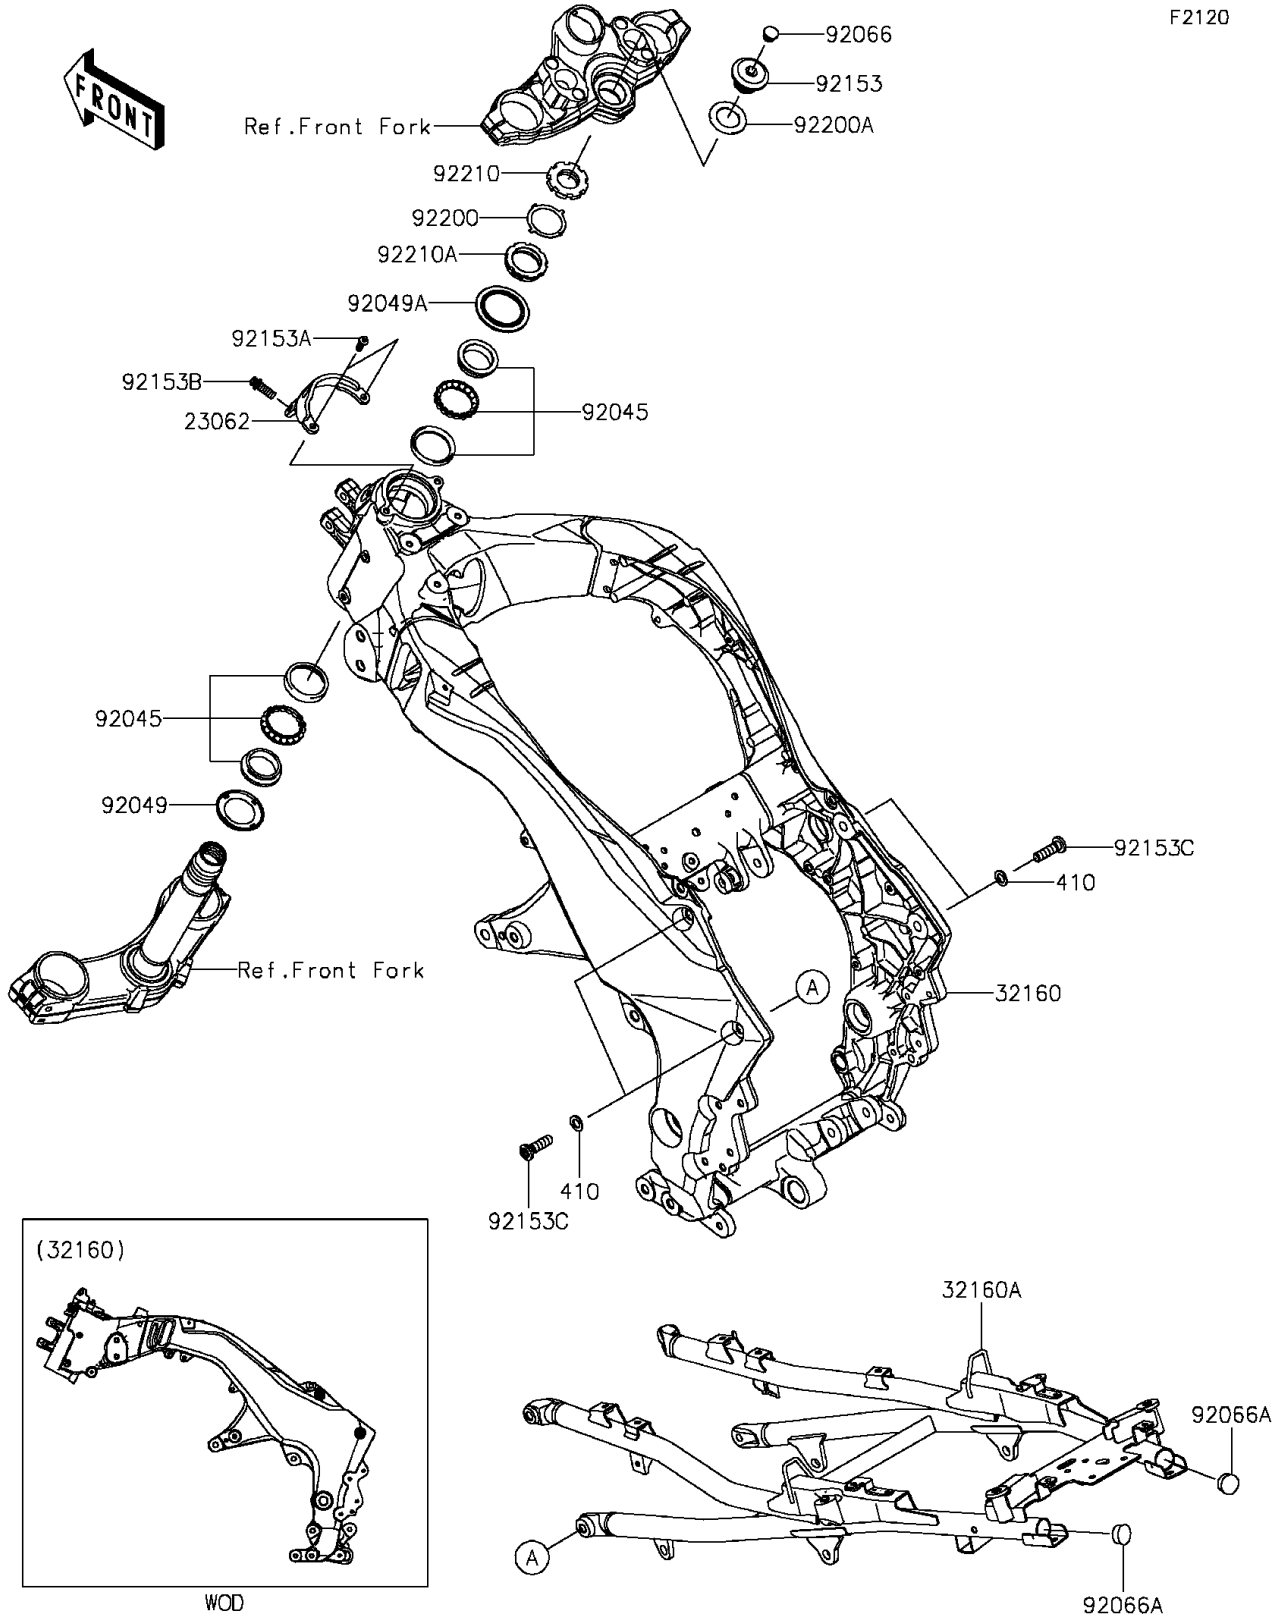

# 2015 VERSYS® 1000 ABS PARTS DIAGRAM

Frame

## 2015 VERSYS® 1000 ABS PARTS LIST

### Frame

ITEM NAME	PART NUMBER	QUANTITY
BRACKET-COMP,HANDLE LOCK (Ref # 23062)	23062-0829	1
FRAME-COMP,MAIN,F.S.BLACK (Ref # 32160)	32160-0738-18R	1
FRAME-COMP,RR,F.S.BLACK (Ref # 32160A)	32160-0739-18R	1
WASHER-PLAIN-SMALL,10MM (Ref # 410)	410AA1000	4
BEARING-BALL,SF07A17PX1V1 (Ref # 92045)	92045-1384	2
SEAL-OIL,DS35X55X4 (Ref # 92049)	92049-0022	1
SEAL-OIL,43X55.5X8.6 (Ref # 92049A)	92049-0742	1
PLUG (Ref # 92066)	92066-0071	1
PLUG (Ref # 92066A)	92066-0749	2
BOLT,26MM (Ref # 92153)	92153-0474	1
BOLT,TORX,6X16 (Ref # 92153A)	92153-0967	2
BOLT,TORX,8X22 (Ref # 92153B)	92153-1273	1
BOLT,SOCKET,10X35 (Ref # 92153C)	92153-1904	4
WASHER (Ref # 92200)	92200-0036	1
WASHER,27X42X2.3 (Ref # 92200A)	92200-0081	1
NUT,35MM (Ref # 92210)	92210-0095	1
NUT,35MM (Ref # 92210A)	92210-0823	1