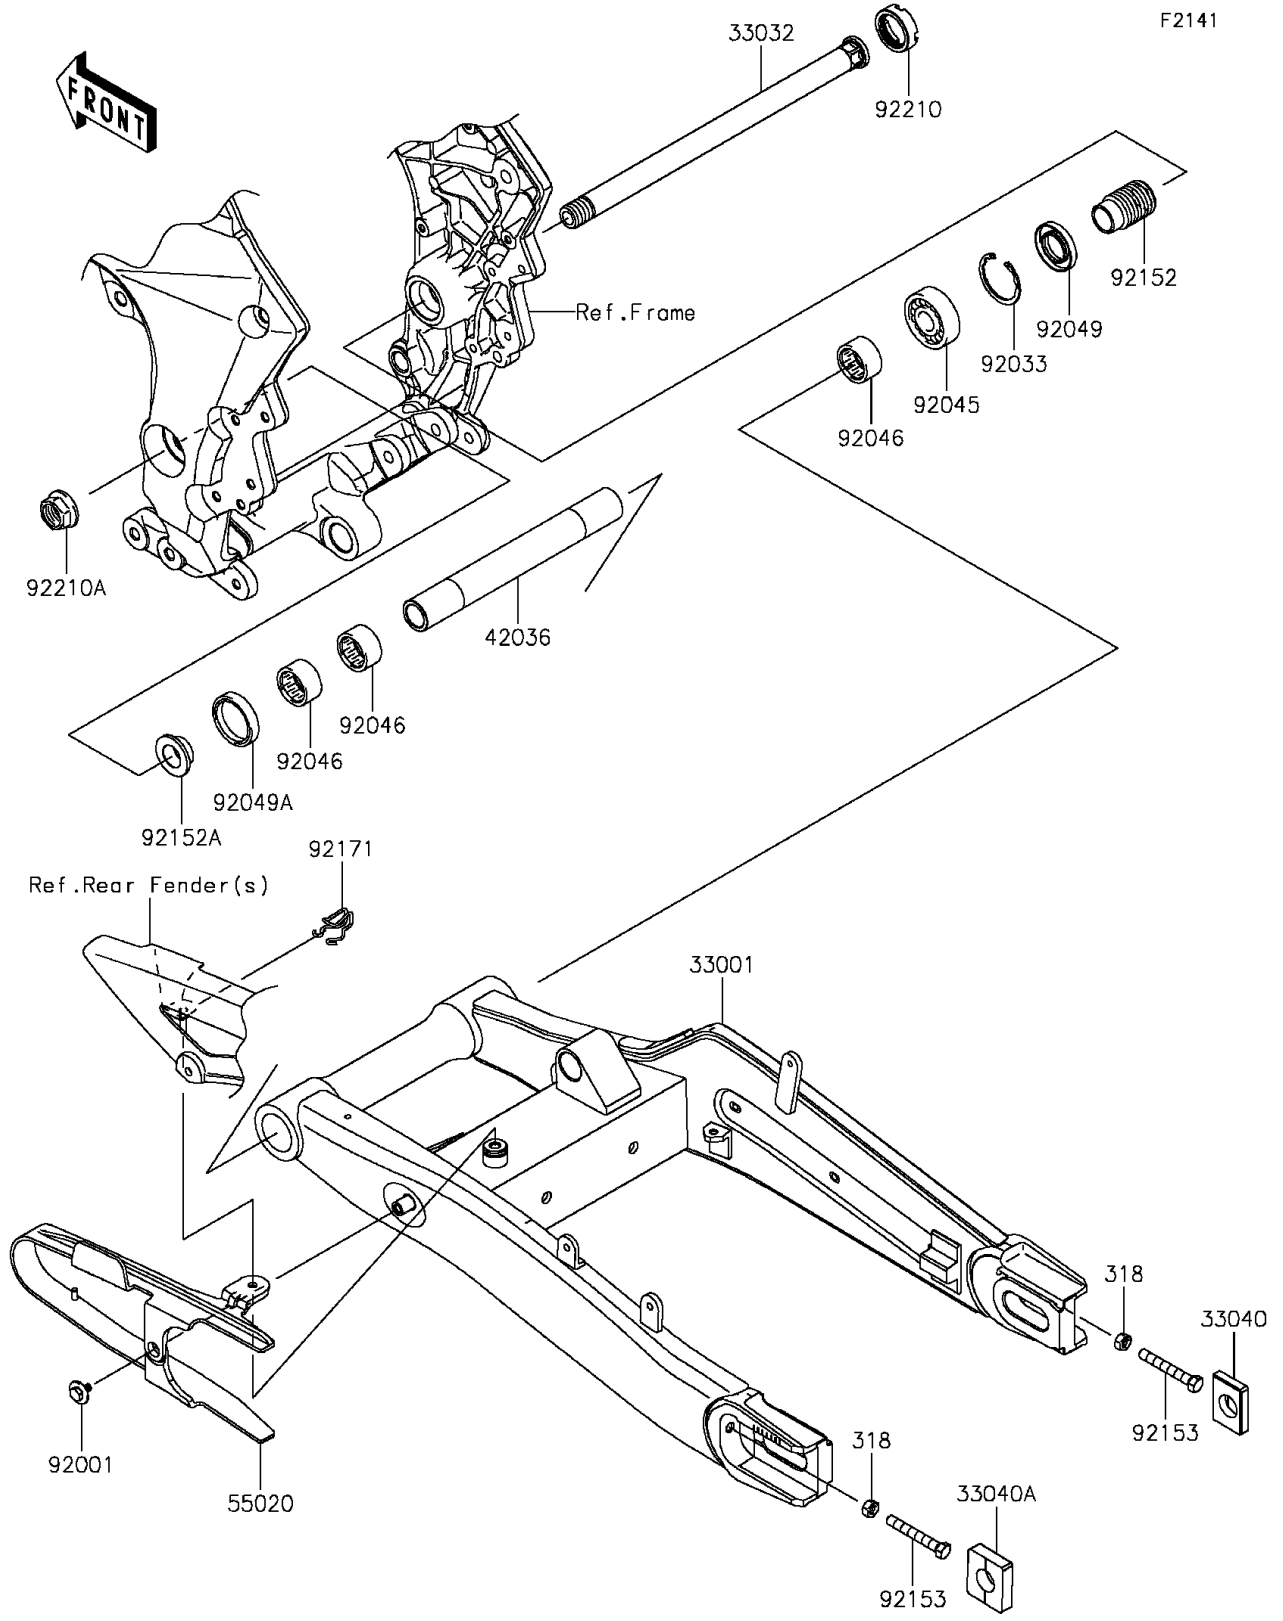

# 2015 VERSYS® 1000 ABS PARTS DIAGRAM

Swingarm

## 2015 VERSYS® 1000 ABS PARTS LIST

### Swingarm

ITEM NAME	PART NUMBER	QUANTITY
NUT-HEX-SMALL,8MM (Ref # 318)	318AA0800	2
ARM-COMP-SWING,F.S.BLACK (Ref # 33001)	33001-0635-18R	1
SHAFT-SWING ARM (Ref # 33032)	33032-0044	1
ADJUSTER-CHAIN,RH (Ref # 33040)	33040-0040	1
ADJUSTER-CHAIN,LH (Ref # 33040A)	33040-1109	1
SLEEVE,20.1X28X226 (Ref # 42036)	42036-0069	1
GUARD,CHAIN (Ref # 55020)	55020-0903	1
BOLT,6X12 (Ref # 92001)	92001-1771	1
RING-SNAP,42MM (Ref # 92033)	92033-1041	1
BEARING-BALL,6004UL11 (Ref # 92045)	92045-0017	1
BEARING-NEEDLE,7E-HVS 28X34X17 (Ref # 92046)	92046-0008	3
SEAL-OIL,MHSA25X42X6 (Ref # 92049)	92049-1314	1
SEAL-OIL,MHSA25X34X7 (Ref # 92049A)	92049-1352	1
COLLAR,SWING ARM,L=47 (Ref # 92152)	92152-0154	1
COLLAR,SWING ARM,L=12.5 (Ref # 92152A)	92152-1234	1
BOLT,8X55 (Ref # 92153)	92153-1407	2
CLAMP (Ref # 92171)	92171-0907	1
NUT,30MM (Ref # 92210)	92210-0134	1
NUT,FLANGED,20MM (Ref # 92210A)	92210-0320	1