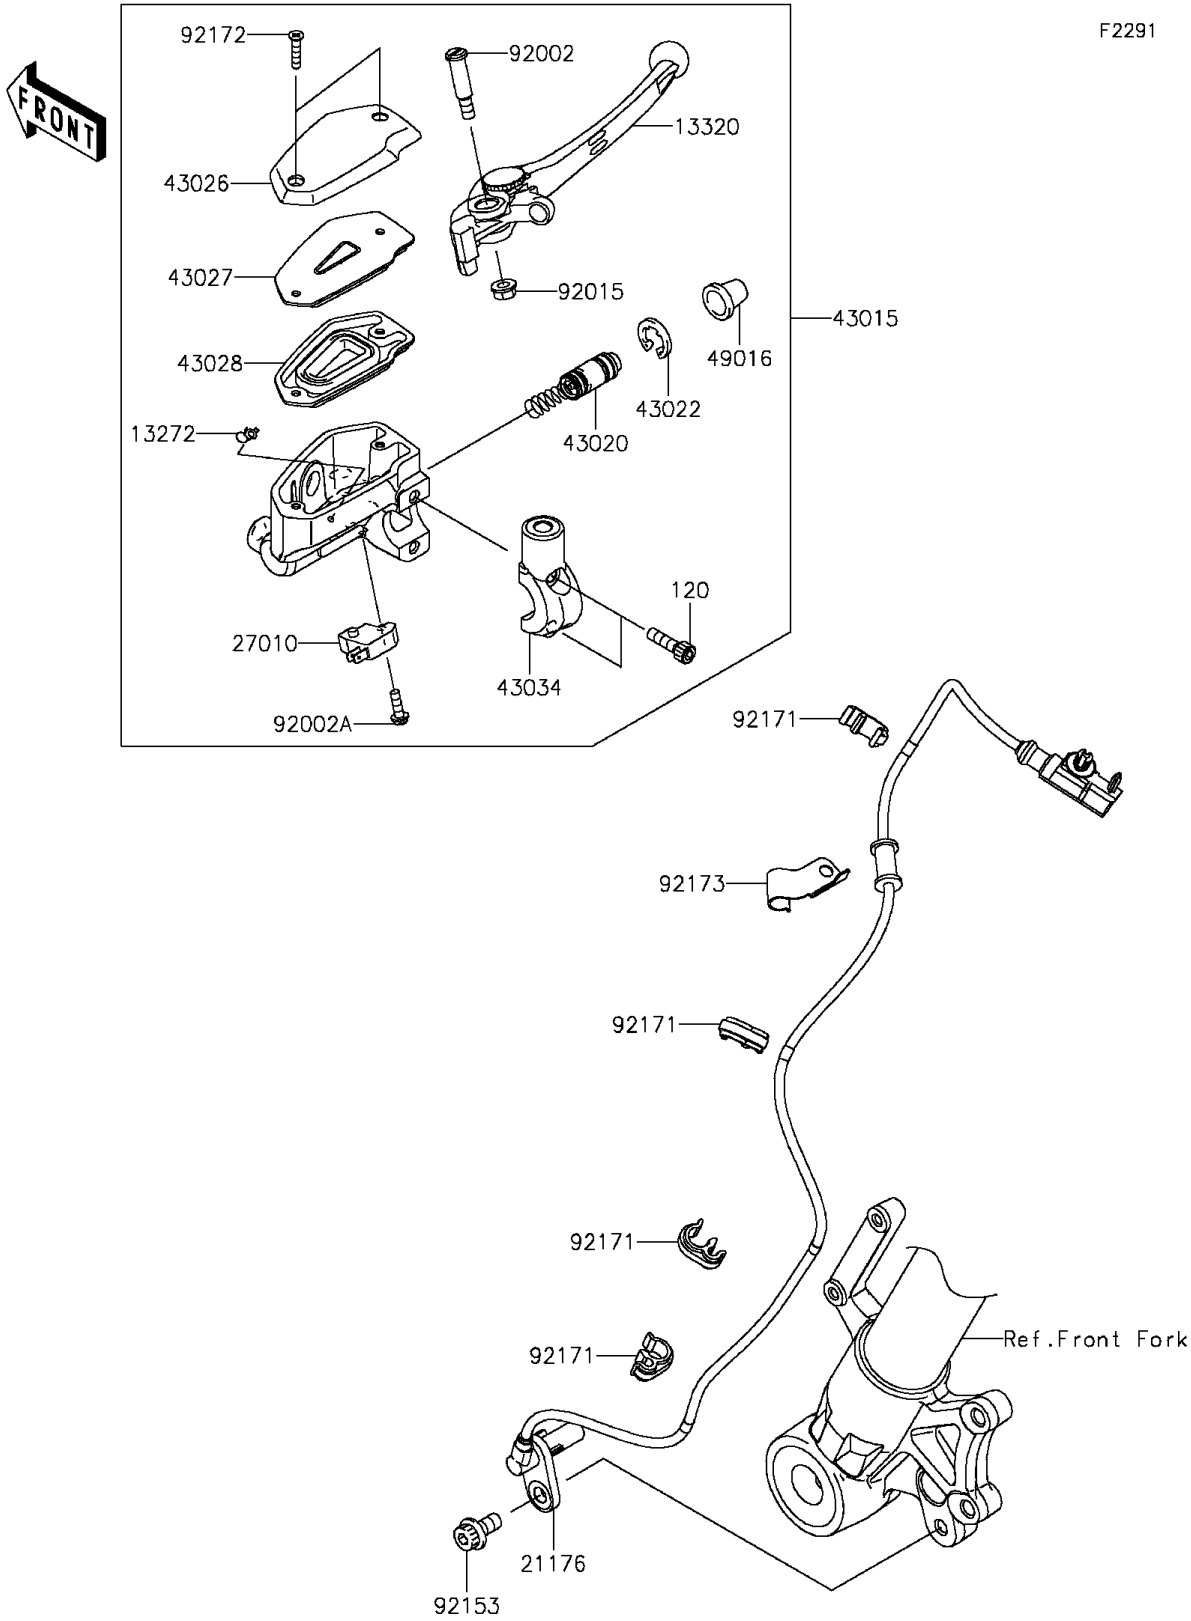

2015 VERSYS® 1000 ABS PARTS DIAGRAM

Front Master Cylinder

2015 VERSYS® 1000 ABS PARTS LIST

Front Master Cylinder

ITEM NAME	PART NUMBER	QUANTITY
BOLT-SOCKET,6X22 (Ref # 120)	120CB0622	2
PLATE (Ref # 13272)	13272-0573	1
LEVER-ASSY,FRONT BRAKE (Ref # 13320)	13320-0031	1
SENSOR,FR WHEEL SPEED (Ref # 21176)	21176-0801	1
SWITCH,BRAKE (Ref # 27010)	27010-0025	1
CYLINDER-ASSY-MASTER,FR (Ref # 43015)	43015-0630	1
PISTON-COMP-BRAKE (Ref # 43020)	43020-0008	1
STOPPER-BRAKE,PISTON (Ref # 43022)	43022-1010	1
CAP-BRAKE (Ref # 43026)	43026-0019	1
PLATE-DIAPHRAGM (Ref # 43027)	43027-0008	1
DIAPHRAGM (Ref # 43028)	43028-0015	1
HOLDER-BRAKE,MASTER CYLINDER (Ref # 43034)	43034-0049	1
COVER-SEAL,MASTER CYLINDER (Ref # 49016)	49016-1044	1
BOLT,LEVER SET,BLACK (Ref # 92002)	92002-1322	1
BOLT,SCREW,4X12 (Ref # 92002A)	92002-1323	1
NUT,FLANGED,6MM (Ref # 92015)	92015-1528	1
BOLT,SOCKET,8X16 (Ref # 92153)	92153-0327	1
CLAMP,BRAKE HOSE (Ref # 92171)	92171-1819	4
SCREW,4X20 (Ref # 92172)	92172-0320	2
CLAMP (Ref # 92173)	92173-0801	1