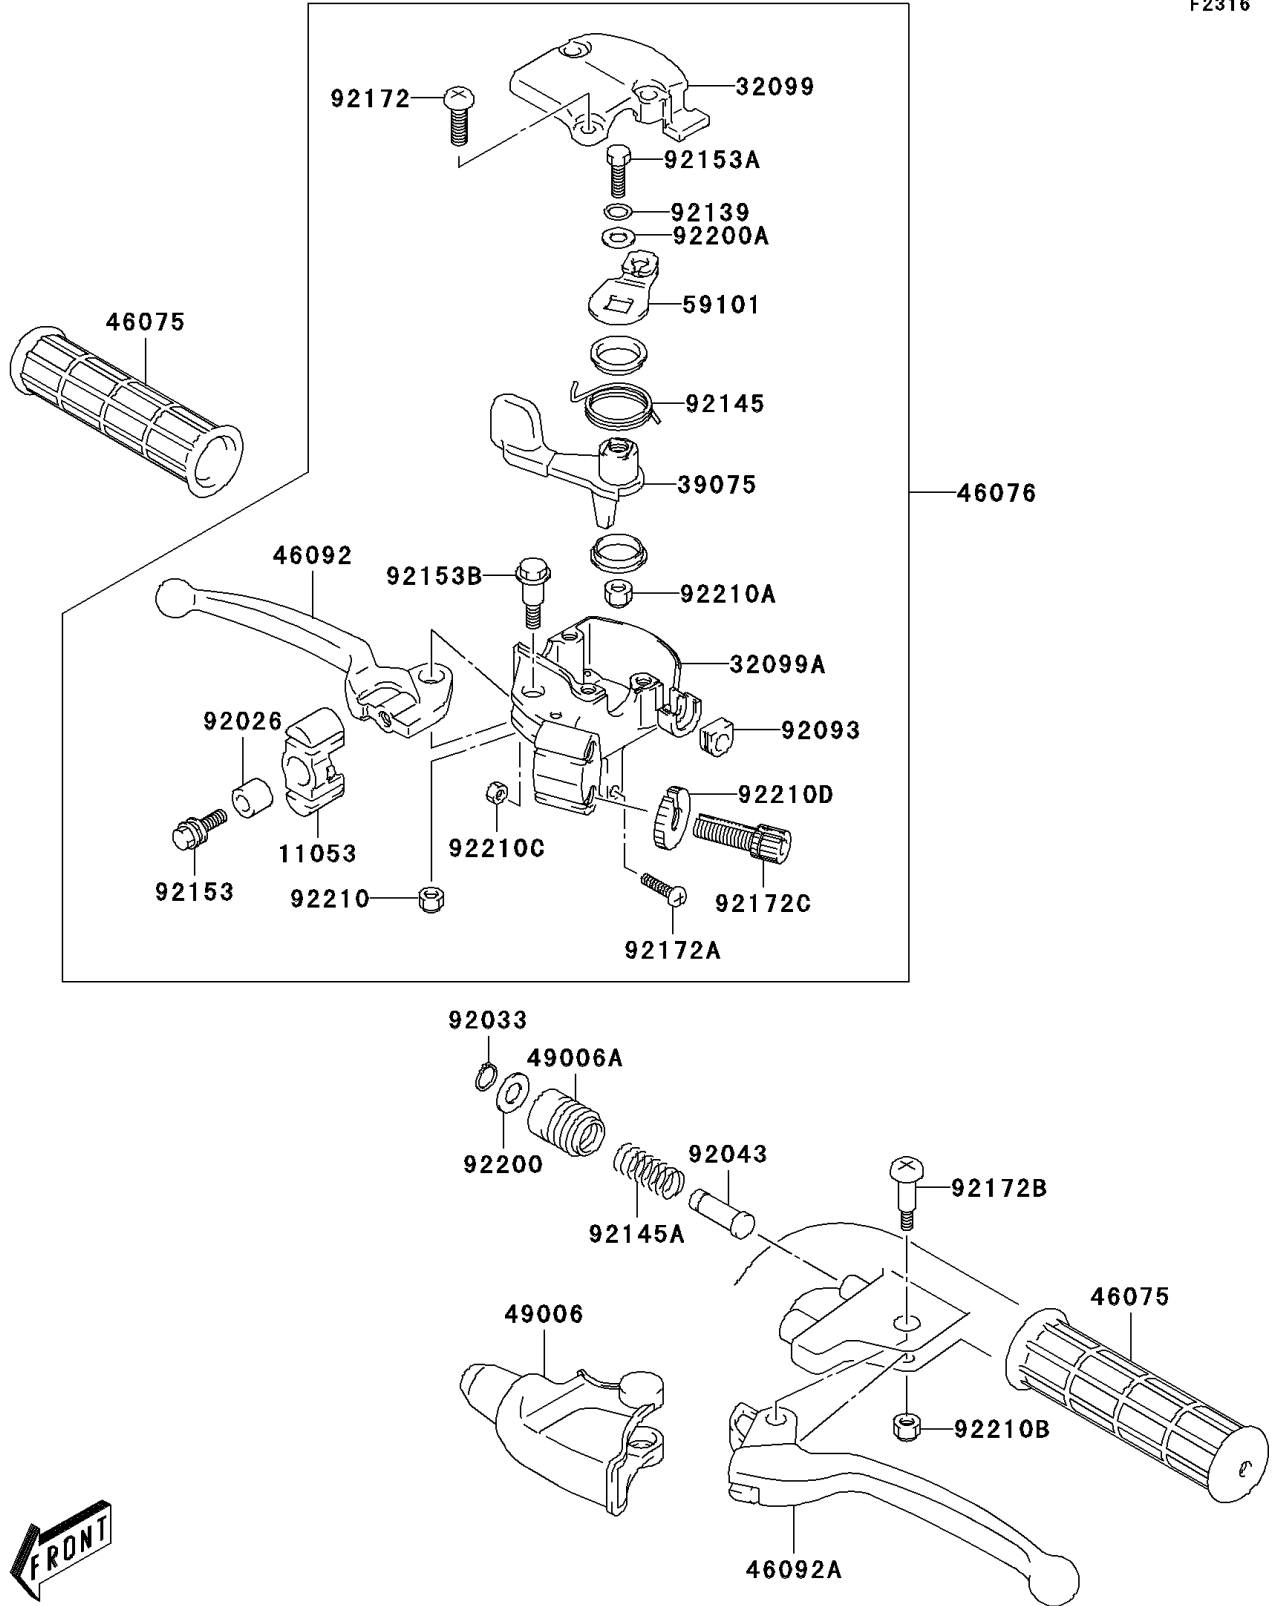

2006 KFX50 PARTS DIAGRAM

Handle Lever

F2316

2006 KFX50 PARTS LIST

Handle Lever

ITEM NAME	PART NUMBER	QUANTITY
BRACKET,BRAKE CABLE (Ref # 11053)	11053-S079	1
CASE,UPP (Ref # 32099)	32099-S002	1
CASE,LWR (Ref # 32099A)	32099-S003	1
LEVER-THROTTLE (Ref # 39075)	39075-S001	1
GRIP (Ref # 46075)	46075-S004	2
LEVER-ASSY-GRIP,FRONT BRAKE (Ref # 46076)	46076-S005	1
LEVER-GRIP,FRONT BRAKE (Ref # 46092)	46092-S007	1
LEVER-GRIP,BRAKE (Ref # 46092A)	46092-S008	1
BOOT,BRAKE LEVER (Ref # 49006)	49006-S014	1
BOOT,BRAKE LEVER STOP (Ref # 49006A)	49006-S015	1
REEL,THROTTLE LEVER (Ref # 59101)	59101-S002	1
SPACER (Ref # 92026)	92026-S059	1
RING-SNAP,BRAKE LEVER STOP (Ref # 92033)	92033-S028	1
PIN,BRAKE LEVER STOP (Ref # 92043)	92043-S028	1
SEAL,THROTTLE CABLE DUST (Ref # 92093)	92093-S015	1
BUSHING (Ref # 92139)	92139-S010	1
SPRING,RETURN (Ref # 92145)	92145-S063	1
SPRING,BRAKE LEVER (Ref # 92145A)	92145-S064	1
BOLT (Ref # 92153)	92153-S012	1
BOLT (Ref # 92153A)	92153-S127	1
BOLT (Ref # 92153B)	92153-S455	1
SCREW (Ref # 92172)	92172-S132	3
SCREW (Ref # 92172A)	92172-S133	1
SCREW,BRAKE LEVER (Ref # 92172B)	92172-S135	1
SCREW (Ref # 92172C)	92172-S273	2
WASHER (Ref # 92200)	92200-S003	1
WASHER,6.5X18X1 (Ref # 92200A)	92200-S004	1
NUT (Ref # 92210)	92210-S024	1
NUT (Ref # 92210A)	92210-S053	1

2006 KFX50 PARTS LIST

Handle Lever

ITEM NAME	PART NUMBER	QUANTITY
NUT (Ref # 92210B)	92210-S063	1
NUT (Ref # 92210C)	92210-S065	1
NUT,CABLE ADJUSTER LOCK (Ref # 92210D)	92210-S173	2