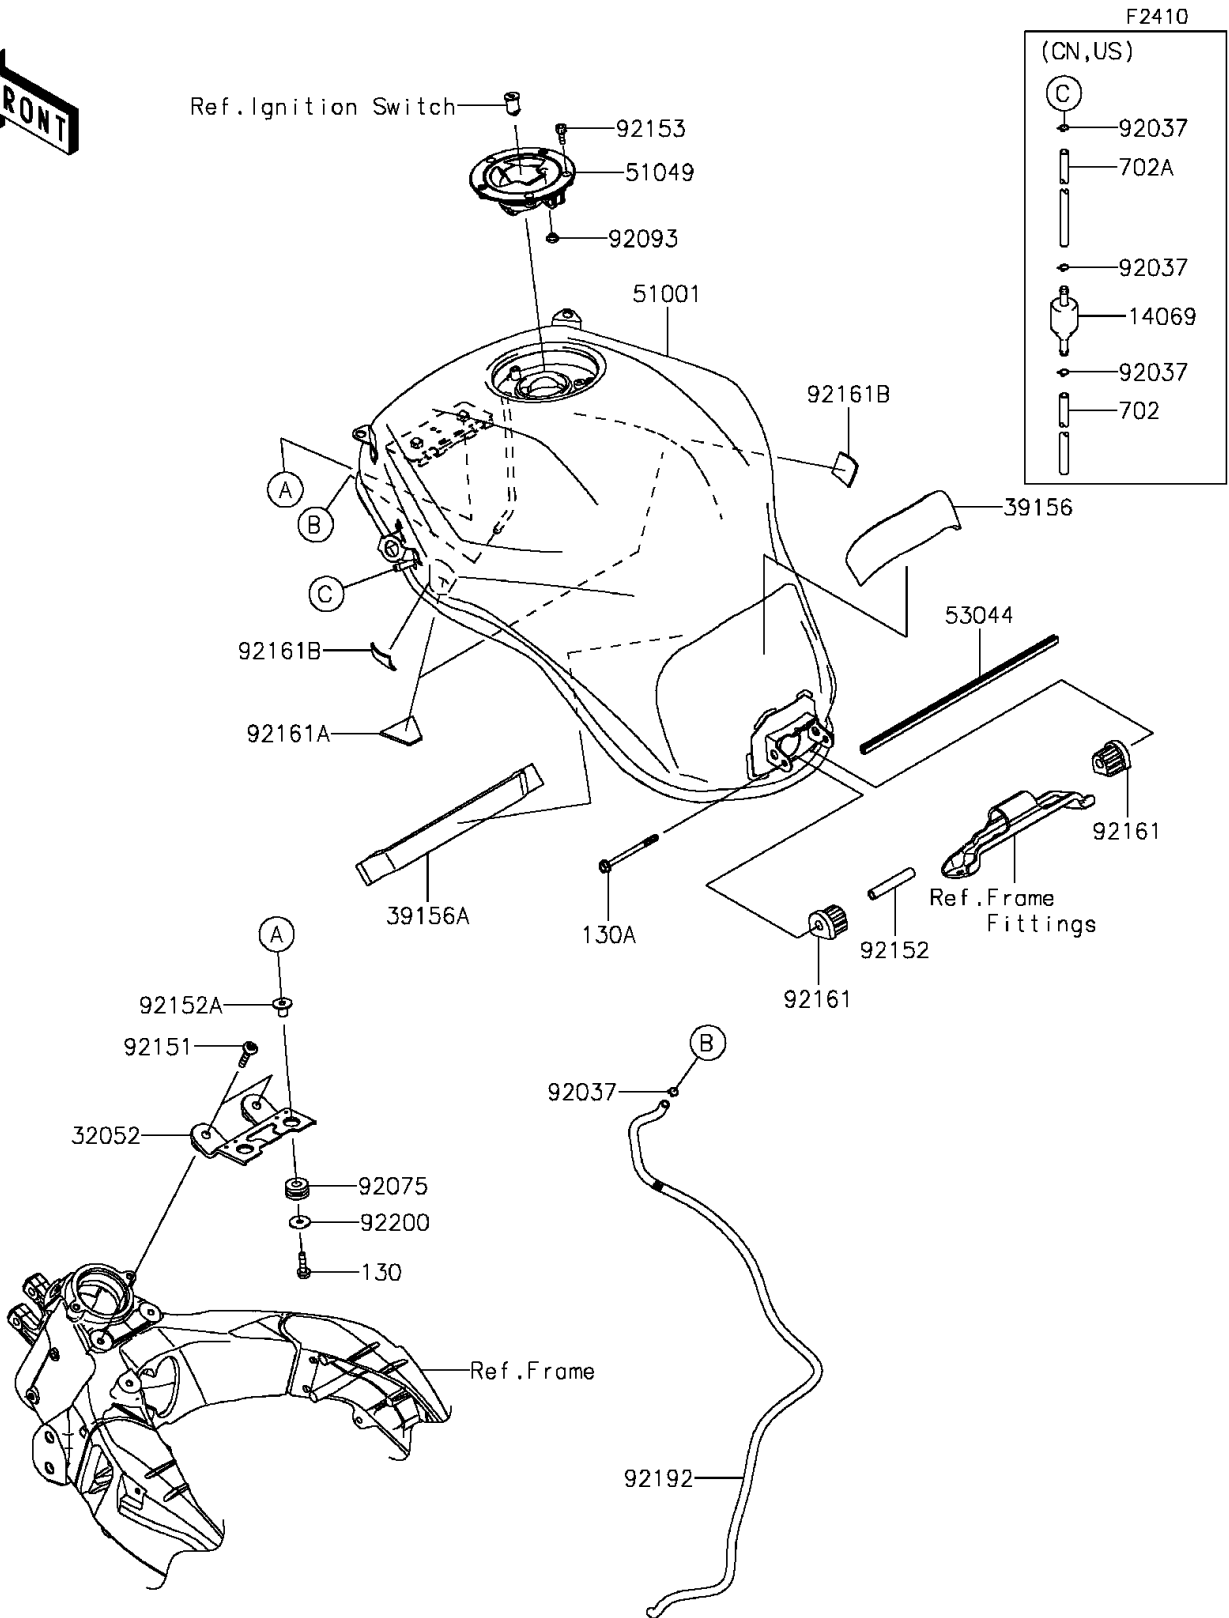

2015 VERSYS® 1000 ABS PARTS DIAGRAM

Fuel Tank

2015 VERSYS® 1000 ABS PARTS LIST

Fuel Tank

ITEM NAME	PART NUMBER	QUANTITY
BOLT-FLANGED,6X22 (Ref # 130)	130BA0622	2
BOLT-FLANGED,6X70 (Ref # 130A)	130BB0670	1
BREATHER,TANK (Ref # 14069)	14069-0008	1
BRACKET-TANK,F.S.BLACK (Ref # 32052)	32052-0749-18R	1
PAD,FUEL TANK,RR (Ref # 39156)	39156-0982	1
PAD,25X260X10 (Ref # 39156A)	39156-1866	1
TANK-COMP-FUEL,M.S.BLACK (Ref # 51001)	51001-0816-660	1
CAP-TANK,FUEL (Ref # 51049)	51049-0039	1
TRIM (Ref # 53044)	53044-1296	1
TUBE-RUBBER,6X200 (Ref # 702)	702A06200	1
TUBE-RUBBER,6X9X450 (Ref # 702A)	702A06450	1
CLAMP,TUBE (Ref # 92037)	92037-010	1
DAMPER,10X24X12 (Ref # 92075)	92075-1690	2
SEAL,FUEL TANK CAP (Ref # 92093)	92093-1030	1
BOLT,SOCKET,6X30 (Ref # 92151)	92151-1605	2
COLLAR,6.8X10X60 (Ref # 92152)	92152-1182	1
COLLAR,6.3X9.5X14.1 (Ref # 92152A)	92152-1847	2
BOLT,SOCKET,5X16 (Ref # 92153)	92153-1616	3
DAMPER,FUEL TANK,RR (Ref # 92161)	92161-1330	2
DAMPER,30X48X3 (Ref # 92161A)	92161-1768	2
DAMPER,25X25X2 (Ref # 92161B)	92161-1770	2
TUBE,6X9X926(30) (Ref # 92192)	92192-1024	1
WASHER,6.5X22X1.6 (Ref # 92200)	92200-1087	2
CLAMP,TUBE (Ref # 92037)	92037-010	4