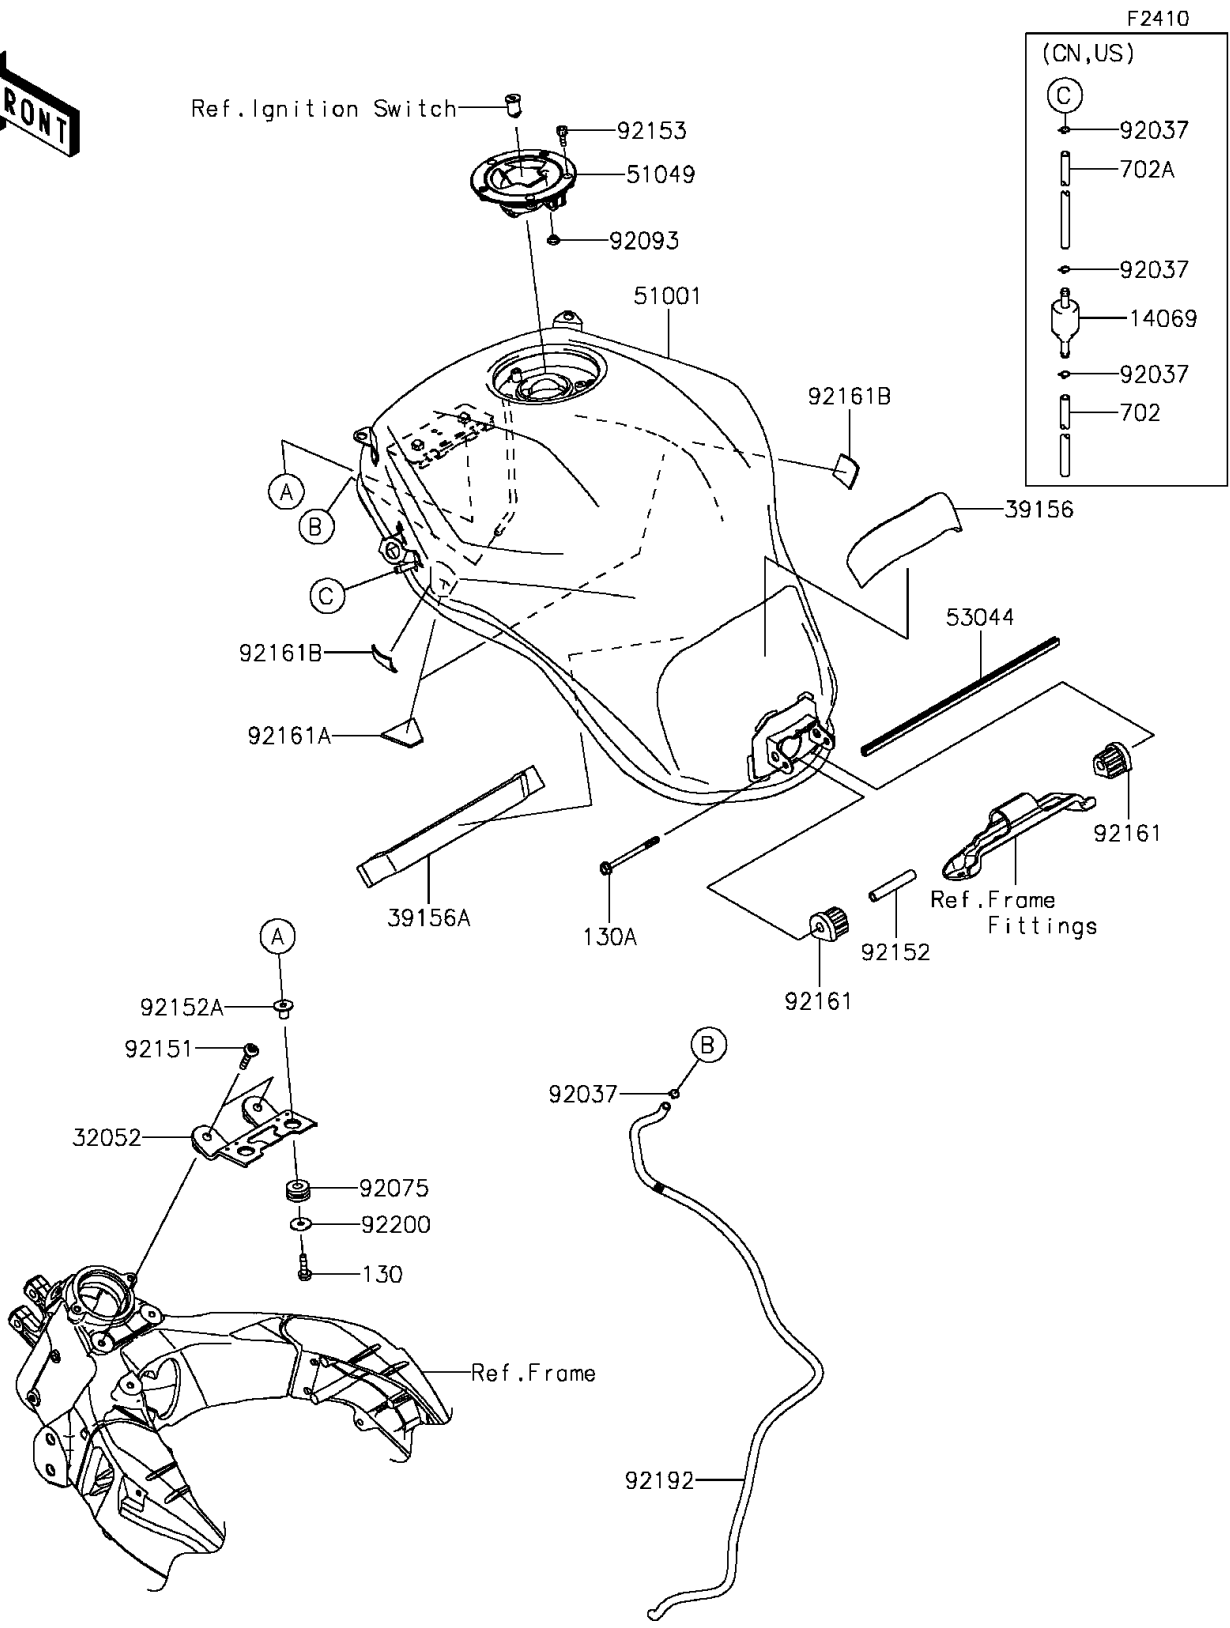

2015 VERSYS® 1000 ABS PARTS DIAGRAM

Fuel Tank

2015 VERSYS® 1000 ABS PARTS LIST

Fuel Tank

ITEM NAME	PART NUMBER	QUANTITY
BOLT-FLANGED,6X22 (Ref # 130)	130BA0622	2
BOLT-FLANGED,6X70 (Ref # 130A)	130BB0670	1
BREATHER,TANK (Ref # 14069)	14069-0008	1
BRACKET-TANK,F.S.BLACK (Ref # 32052)	32052-0749-18R	1
PAD,FUEL TANK,RR (Ref # 39156)	39156-0982	1
PAD,25X260X10 (Ref # 39156A)	39156-1866	1
TANK-COMP-FUEL,M.S.BLACK (Ref # 51001)	51001-0816-660	1
CAP-TANK,FUEL (Ref # 51049)	51049-0039	1
TRIM (Ref # 53044)	53044-1296	1
TUBE-RUBBER,6X200 (Ref # 702)	702A06200	1
TUBE-RUBBER,6X9X450 (Ref # 702A)	702A06450	1
CLAMP,TUBE (Ref # 92037)	92037-010	1
DAMPER,10X24X12 (Ref # 92075)	92075-1690	2
SEAL,FUEL TANK CAP (Ref # 92093)	92093-1030	1
BOLT,SOCKET,6X30 (Ref # 92151)	92151-1605	2
COLLAR,6.8X10X60 (Ref # 92152)	92152-1182	1
COLLAR,6.3X9.5X14.1 (Ref # 92152A)	92152-1847	2
BOLT,SOCKET,5X16 (Ref # 92153)	92153-1616	3
DAMPER,FUEL TANK,RR (Ref # 92161)	92161-1330	2
DAMPER,30X48X3 (Ref # 92161A)	92161-1768	2
DAMPER,25X25X2 (Ref # 92161B)	92161-1770	2
TUBE,6X9X926(30) (Ref # 92192)	92192-1024	1
WASHER,6.5X22X1.6 (Ref # 92200)	92200-1087	2
CLAMP,TUBE (Ref # 92037)	92037-010	4