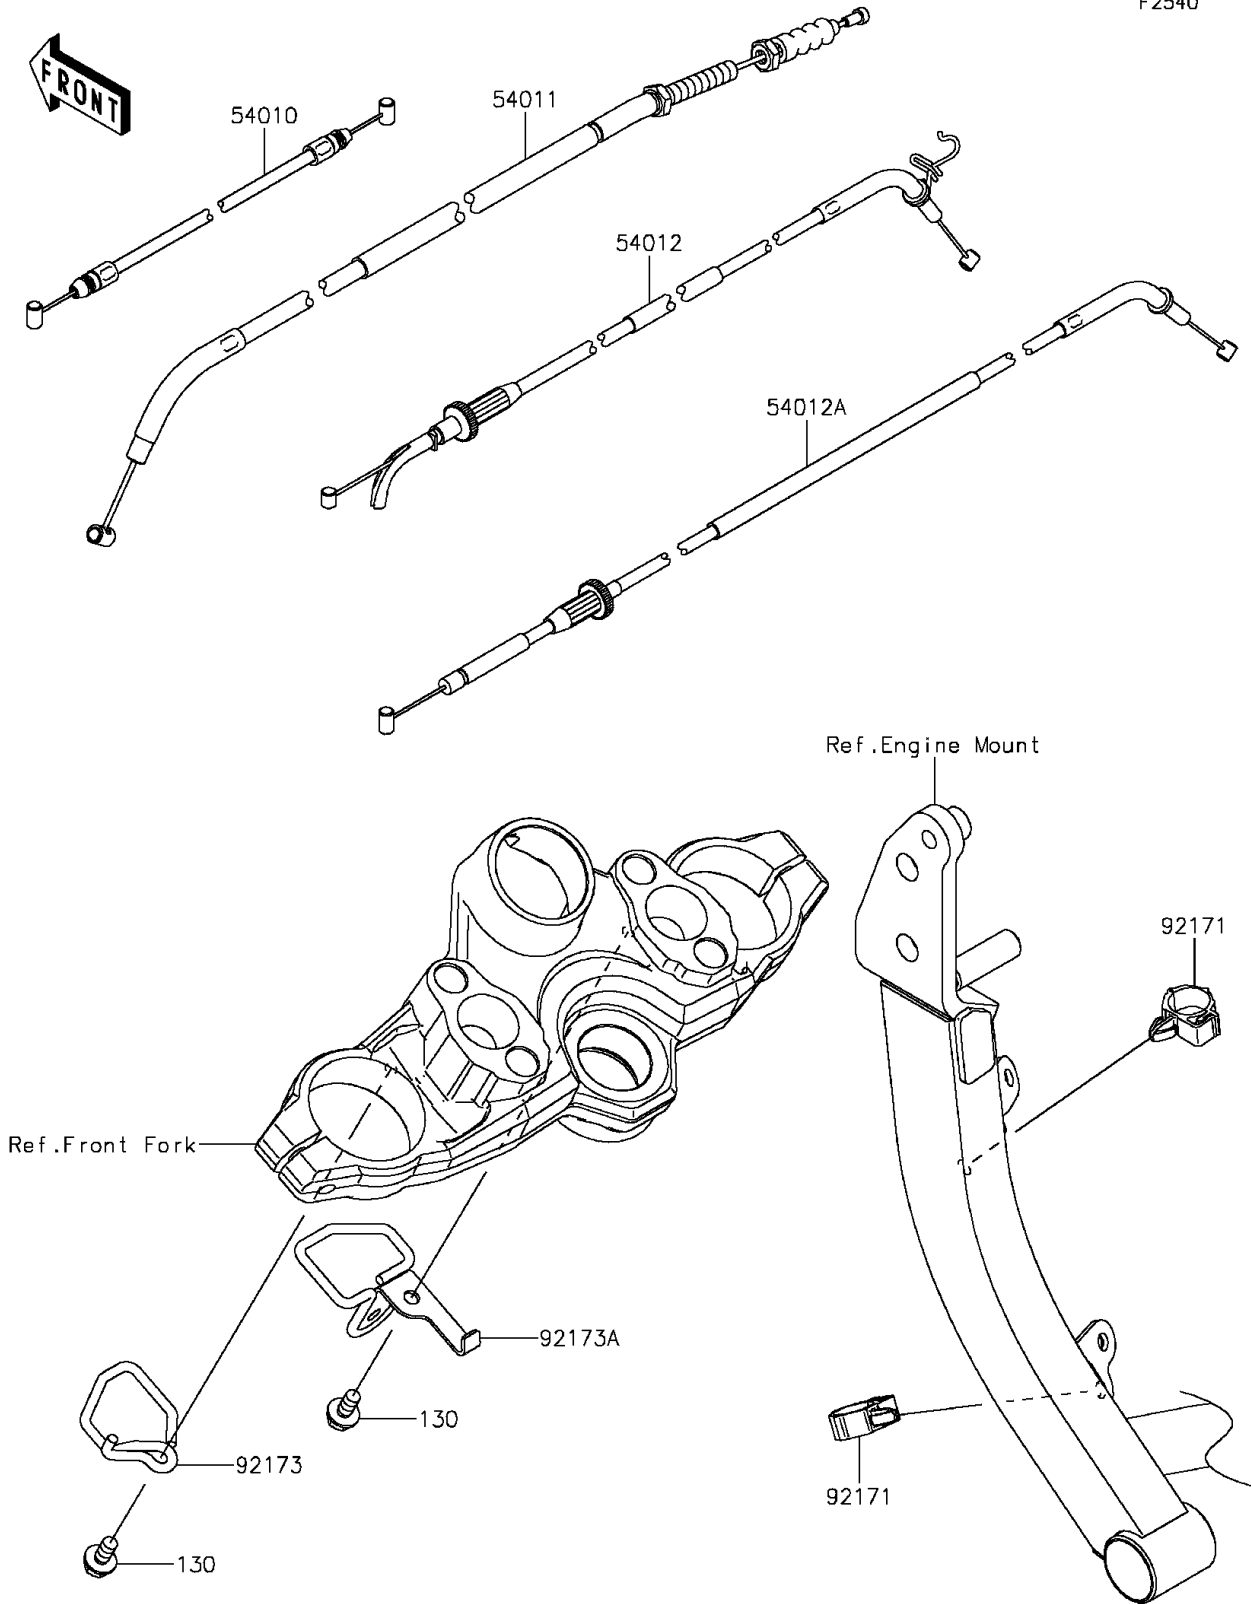

2015 VERSYS® 1000 ABS PARTS DIAGRAM

Cables

F2540

2015 VERSYS® 1000 ABS PARTS LIST

Cables

ITEM NAME	PART NUMBER	QUANTITY
BOLT-FLANGED,6X12 (Ref # 130)	130BA0612	2
CABLE,SEAT LOCK (Ref # 54010)	54010-0606	1
CABLE-CLUTCH (Ref # 54011)	54011-0594	1
CABLE-THROTTLE,OPENING (Ref # 54012)	54012-0567	1
CABLE-THROTTLE,CLOSING (Ref # 54012A)	54012-0568	1
CLAMP,BRAKE HOSE (Ref # 92171)	92171-0316	2
CLAMP,CABLE,LH (Ref # 92173)	92173-1316	1
CLAMP,CABLE,RH (Ref # 92173A)	92173-1318	1